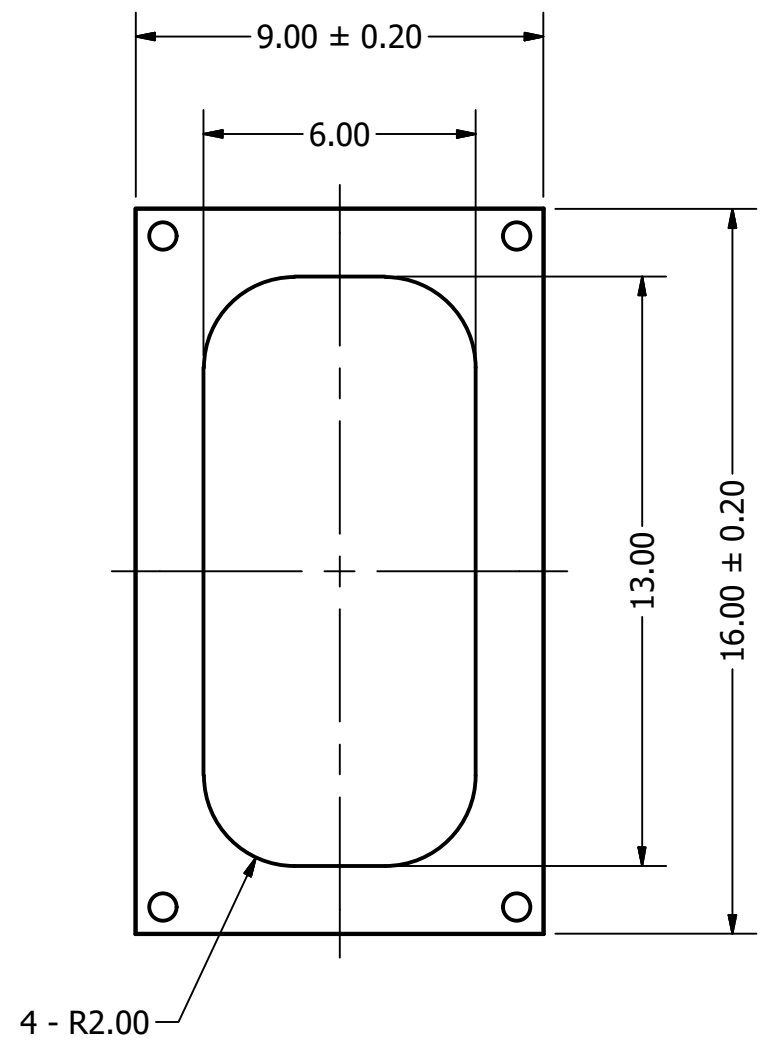

Part Number:	SM160508-1	
	DRAWN CJ	11/24/2015
Description:	Dynamic Speaker	
	CHECKED P.D	12/9/2015
	APPROVED J.S	12/9/2015
This document contains data proprietary to DB Unlimited. Any use or reproduction, in any form, without prior written permission of DB Unlimited is prohibited. All terms and conditions can be found at www.dbunlimitedco.com		

Top View

Side View (1)

Bottom View

Side View (2)

Items	Specifications	Conditions
Sound Pressure Level	87	dB (@ 10cm)
Resonant Frequency	550	Hz
Frequency Range	550 ~ 20,000	Hz
Nominal Power	0.5	W
Max. Power	1	W
Impedance	8	Ω
Cone Material	Polyester	
Mount Type	Flush Mount	
Storage Temperature	-20 ~ +70	°C
Operating Temperature	-20 ~ +70	°C
Weight	1	g

REVISION HISTORY			
REV	DESCRIPTION	DATE	APPROVED
	Released from Engineering	11/12/2014	J.S.
1	Updated to new template	12/9/2015	J.S.

- NOTES
- 1) All dimensions are in mm unless otherwise noted
 - 2) All tolerances are ± 0.5 mm unless otherwise noted
 - 3) All parts meet RoHS
 - 4) Subject to change or redrawn without notice