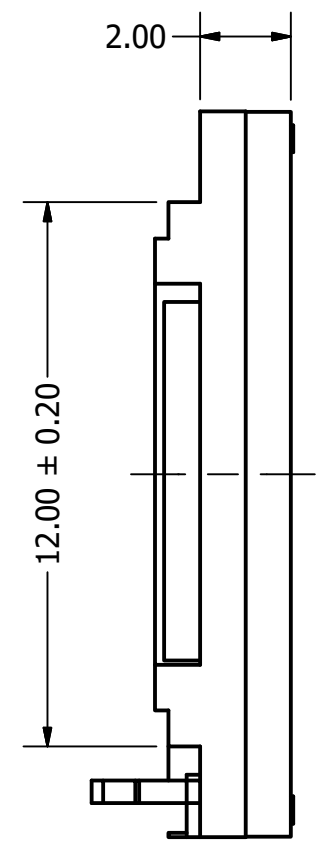

Part Number:	SM160508-1	
	DRAWN CJ	11/24/2015
Description:	Dynamic Speaker	
	CHECKED P.D	12/9/2015
	APPROVED J.S	12/9/2015
This document contains data proprietary to DB Unlimited. Any use or reproduction, in any form, without prior written permission of DB Unlimited is prohibited. All terms and conditions can be found at www.dbunlimitedco.com		

Top View

Side View (1)

Bottom View

Side View (2)

Items	Specifications	Conditions
Sound Pressure Level	87	dB (@ 10cm)
Resonant Frequency	550	Hz
Frequency Range	550 ~ 20,000	Hz
Nominal Power	0.5	W
Max. Power	1	W
Impedance	8	Ω
Cone Material	Polyester	
Mount Type	Flush Mount	
Storage Temperature	-20 ~ +70	°C
Operating Temperature	-20 ~ +70	°C
Weight	1	g

REVISION HISTORY			
REV	DESCRIPTION	DATE	APPROVED
	Released from Engineering	11/12/2014	J.S.
1	Updated to new template	12/9/2015	J.S.

- NOTES
- 1) All dimensions are in mm unless otherwise noted
 - 2) All tolerances are ± 0.5 mm unless otherwise noted
 - 3) All parts meet RoHS
 - 4) Subject to change or redrawn without notice