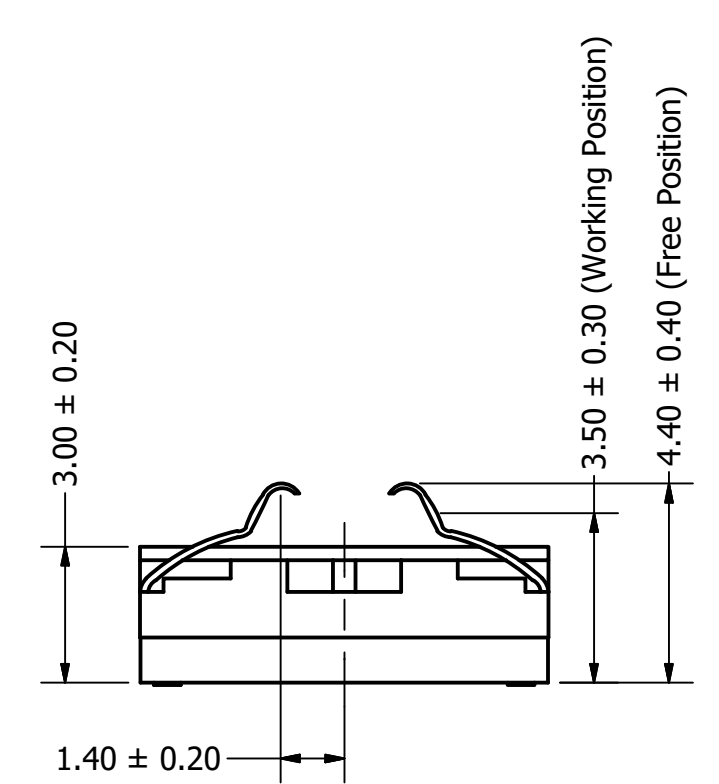

Top View

Side View (1)

Bottom View

Side View (2)

Items	Specifications	Conditions
Sound Pressure Level	87	dB (@ 10cm)
Resonant Frequency	550	Hz
Frequency Range	550 ~ 20,000	Hz
Nominal Power	0.5	W
Max. Power	1	W
Impedance	8	Ω
Cone Material	Polyester	
Mount Type	Flush Mount	
Storage Temperature	-20 ~ +70	°C
Operating Temperature	-20 ~ +70	°C
Weight	1	g

REVISION HISTORY			
REV	DESCRIPTION	DATE	APPROVED
	Released from Engineering	11/12/2014	J.S.
1	Updated to new template	12/9/2015	J.S.

- NOTES
- 1) All dimensions are in mm unless otherwise noted
 - 2) All tolerances are ± 0.5 mm unless otherwise noted
 - 3) All parts meet RoHS
 - 4) Subject to change or redrawn without notice