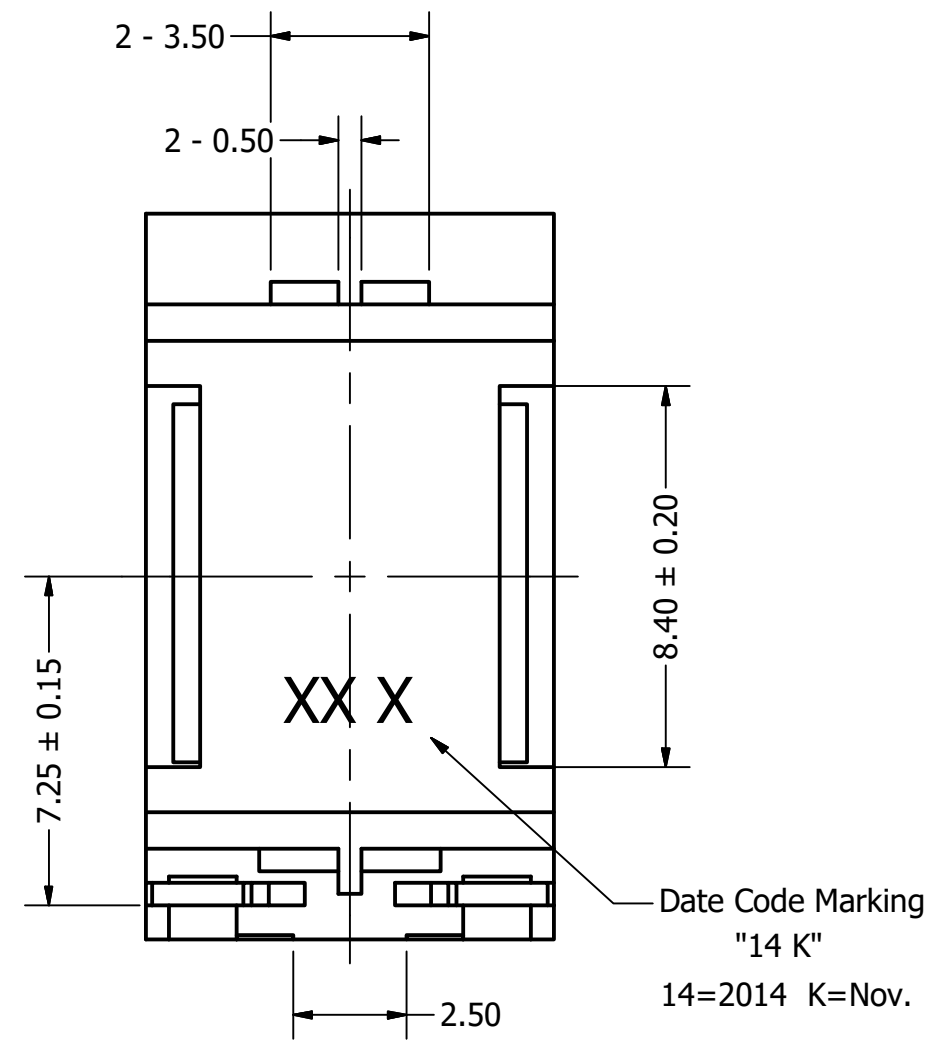

Part Number:	SM160508-1	
	DRAWN CJ	11/24/2015
Description:	Dynamic Speaker	
	CHECKED P.D	12/9/2015
	APPROVED J.S	12/9/2015
This document contains data proprietary to DB Unlimited. Any use or reproduction, in any form, without prior written permission of DB Unlimited is prohibited. All terms and conditions can be found at www.dbunlimitedco.com		

Top View

Side View (1)

Bottom View

Side View (2)

Items	Specifications	Conditions
Sound Pressure Level	87	dB (@ 10cm)
Resonant Frequency	550	Hz
Frequency Range	550 ~ 20,000	Hz
Nominal Power	0.5	W
Max. Power	1	W
Impedance	8	Ω
Cone Material	Polyester	
Mount Type	Flush Mount	
Storage Temperature	-20 ~ +70	°C
Operating Temperature	-20 ~ +70	°C
Weight	1	g

REVISION HISTORY			
REV	DESCRIPTION	DATE	APPROVED
	Released from Engineering	11/12/2014	J.S.
1	Updated to new template	12/9/2015	J.S.

- NOTES
- 1) All dimensions are in mm unless otherwise noted
 - 2) All tolerances are ± 0.5 mm unless otherwise noted
 - 3) All parts meet RoHS
 - 4) Subject to change or redrawn without notice