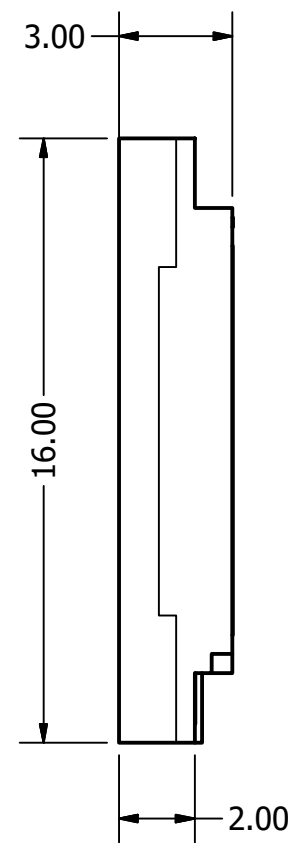

Part Number:	SM160508-2	
DESCRIPTION:	Dynamic Speaker	
DRAWN	CJ	8/10/2015
CHECKED	P.D	1/7/2016
APPROVED	J.S	1/7/2016
This document contains data proprietary to DB Unlimited. Any use or reproduction, in any form, without prior written permission of DB Unlimited is prohibited. All terms and conditions can be found at www.dbunlimitedco.com		

Top View

Side View (1)

Bottom View

Side View (2)

Items	Specifications	Conditions
Sound Pressure Level	80	dBA
Resonant Frequency	500	Hz
Frequency Range	500 ~ 20,000	Hz
Nominal Power	0.7	W
Max. Power	1	W
Impedance	8	Ω
Cone Material	Mylar	
Mount Type	Flush Mount	
Storage Temperature	-20 ~ +70	°C
Operating Temperature	-20 ~ +70	°C
Weight	1.1	g

REVISION HISTORY

REV	DESCRIPTION	DATE	APPROVED
	Released from Engineering	2/18/2015	J.S.
1	Updated to new template	1/7/2016	J.S.

NOTES

- 1) All dimensions are in mm unless otherwise noted
- 2) All tolerances are ± 0.5 mm unless otherwise noted
- 3) All parts meet RoHS
- 4) Subject to change or redrawn without notice