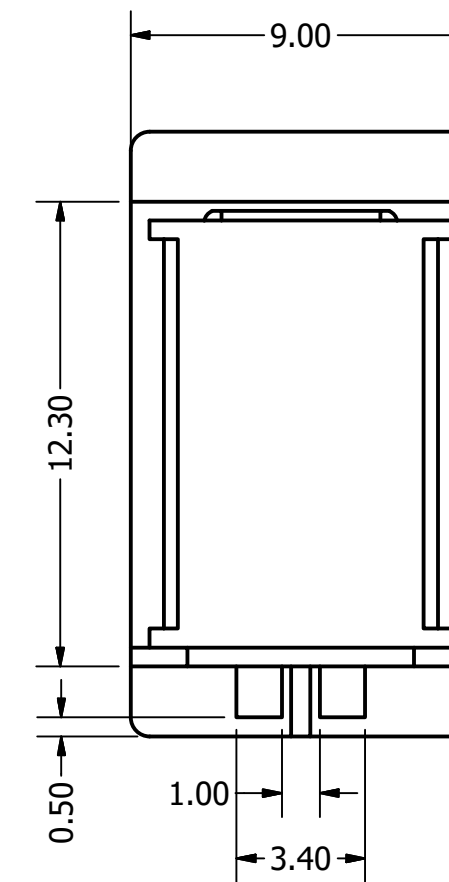

Top View

Side View (1)

Bottom View

Side View (2)

Items	Specifications	Conditions
Sound Pressure Level	80	dBA
Resonant Frequency	500	Hz
Frequency Range	500 ~ 20,000	Hz
Nominal Power	0.7	W
Max. Power	1	W
Impedance	8	Ω
Cone Material	Mylar	
Mount Type	Flush Mount	
Storage Temperature	-20 ~ +70	°C
Operating Temperature	-20 ~ +70	°C
Weight	1.1	g

REVISION HISTORY

REV	DESCRIPTION	DATE	APPROVED
	Released from Engineering	2/18/2015	J.S.
1	Updated to new template	1/7/2016	J.S.

NOTES

- 1) All dimensions are in mm unless otherwise noted
- 2) All tolerances are ± 0.5 mm unless otherwise noted
- 3) All parts meet RoHS
- 4) Subject to change or redrawn without notice