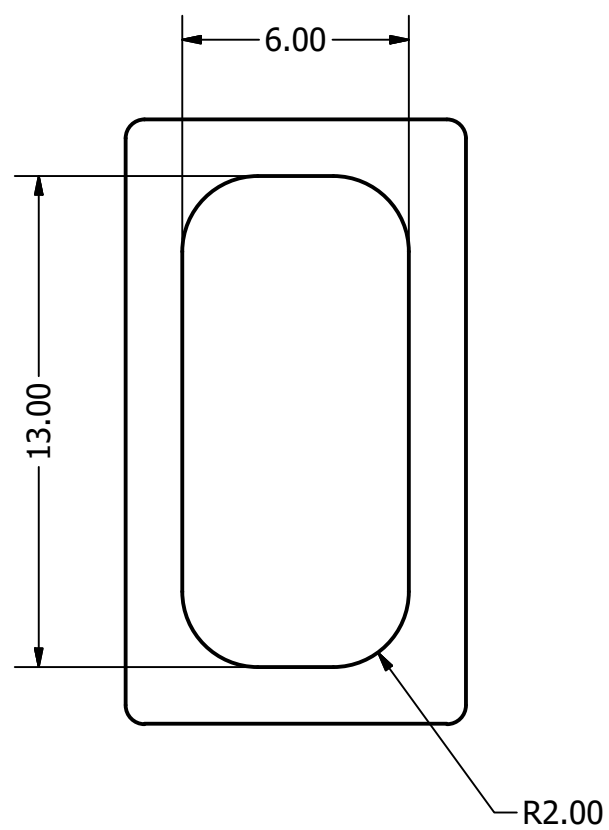

Part Number:	SM160508-2	
DESCRIPTION:	Dynamic Speaker	
DRAWN	CJ	8/10/2015
CHECKED	P.D	1/7/2016
APPROVED	J.S	1/7/2016
This document contains data proprietary to DB Unlimited. Any use or reproduction, in any form, without prior written permission of DB Unlimited is prohibited. All terms and conditions can be found at www.dbunlimitedco.com		

Top View

Side View (1)

Bottom View

Side View (2)

Items	Specifications	Conditions
Sound Pressure Level	80	dBA
Resonant Frequency	500	Hz
Frequency Range	500 ~ 20,000	Hz
Nominal Power	0.7	W
Max. Power	1	W
Impedance	8	Ω
Cone Material	Mylar	
Mount Type	Flush Mount	
Storage Temperature	-20 ~ +70	°C
Operating Temperature	-20 ~ +70	°C
Weight	1.1	g

REVISION HISTORY

REV	DESCRIPTION	DATE	APPROVED
	Released from Engineering	2/18/2015	J.S.
1	Updated to new template	1/7/2016	J.S.

NOTES

- 1) All dimensions are in mm unless otherwise noted
- 2) All tolerances are ± 0.5 mm unless otherwise noted
- 3) All parts meet RoHS
- 4) Subject to change or redrawn without notice