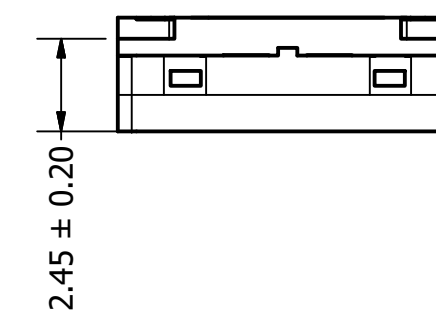

Top View

Side View (1)

Bottom View

Side View (2)

Items	Specifications	Conditions
Sound Pressure Level	80	dBA
Resonant Frequency	500	Hz
Frequency Range	500 ~ 20,000	Hz
Nominal Power	0.7	W
Max. Power	1	W
Impedance	8	Ω
Cone Material	Mylar	
Mount Type	Flush Mount	
Storage Temperature	-20 ~ +70	°C
Operating Temperature	-20 ~ +70	°C
Weight	1.1	g