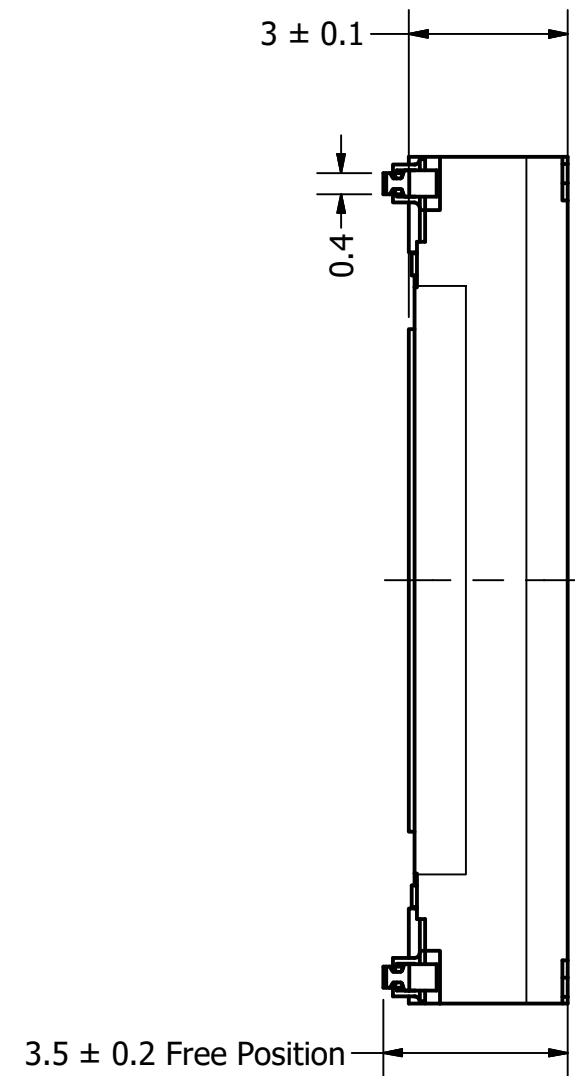

Part Number:	SM160807-1	
DESCRIPTION:	Dynamic Speaker	
DRAWN	CJ	7/31/2017
CHECKED	P.D.	8/24/2017
APPROVED	C.E.	8/24/2017
This document contains data proprietary to DB Unlimited. Any use or reproduction, in any form, without prior written permission of DB Unlimited is prohibited. All terms and conditions can be found at www.dbunlimitedco.com		

Top View

Side View (1)

Bottom View

Side View (2)

Items	Specifications	Conditions
Sound Pressure Level	93 ± 3	dB (@ 10cm)
Resonant Frequency	850	Hz
Frequency Range	650 ~ 10,000	Hz
Nominal Power	0.7	W
Max. Power	1	W
Impedance	7	Ω
Cone Material	PEEK	
Mount Type	Flush Mount	
Storage Temperature	-40 ~ +85	°C
Operating Temperature	-30 ~ +70	°C
Weight	1.5	g

REVISION HISTORY

REV	DESCRIPTION	DATE	APPROVED
	Released from Engineering	8/24/2017	C.E.

NOTES

- 1) All dimensions are in mm unless otherwise noted
- 2) All tolerances are ± 0.15 mm unless otherwise noted
- 3) All parts meet RoHS
- 4) Subject to change or redrawn without notice