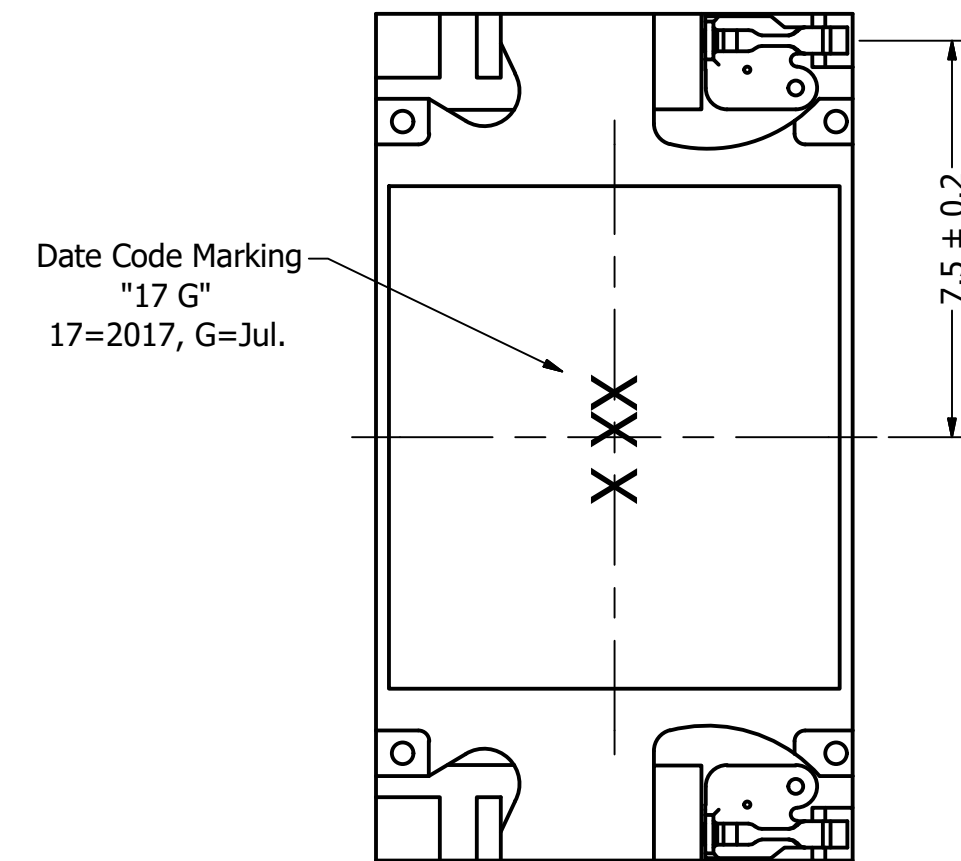

Part Number:	SM160807-1	
DESCRIPTION:	Dynamic Speaker	
DRAWN	CJ	7/31/2017
CHECKED	P.D.	8/24/2017
APPROVED	C.E.	8/24/2017
This document contains data proprietary to DB Unlimited. Any use or reproduction, in any form, without prior written permission of DB Unlimited is prohibited. All terms and conditions can be found at www.dbunlimitedco.com		

Top View

Side View (1)

Bottom View

Side View (2)

Items	Specifications	Conditions
Sound Pressure Level	93 ± 3	dB (@ 10cm)
Resonant Frequency	850	Hz
Frequency Range	650 ~ 10,000	Hz
Nominal Power	0.7	W
Max. Power	1	W
Impedance	7	Ω
Cone Material	PEEK	
Mount Type	Flush Mount	
Storage Temperature	-40 ~ +85	°C
Operating Temperature	-30 ~ +70	°C
Weight	1.5	g

REVISION HISTORY

REV	DESCRIPTION	DATE	APPROVED
	Released from Engineering	8/24/2017	C.E.

NOTES

- 1) All dimensions are in mm unless otherwise noted
- 2) All tolerances are ± 0.15 mm unless otherwise noted
- 3) All parts meet RoHS
- 4) Subject to change or redrawn without notice