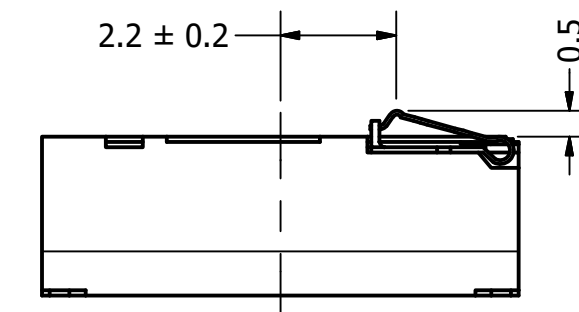

Top View

Side View (1)

Bottom View

Side View (2)

Items	Specifications	Conditions
Sound Pressure Level	93 ± 3	dB (@ 10cm)
Resonant Frequency	850	Hz
Frequency Range	650 ~ 10,000	Hz
Nominal Power	0.7	W
Max. Power	1	W
Impedance	7	Ω
Cone Material	PEEK	
Mount Type	Flush Mount	
Storage Temperature	-40 ~ +85	°C
Operating Temperature	-30 ~ +70	°C
Weight	1.5	g