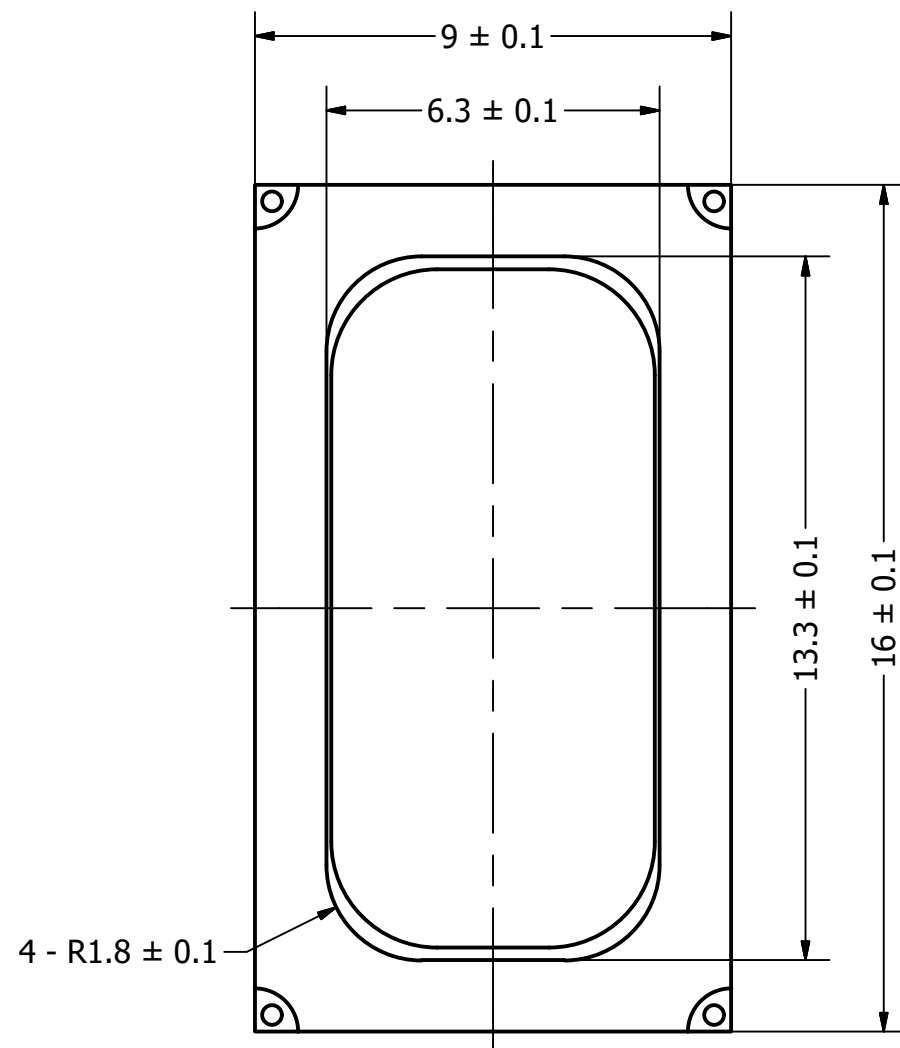

Part Number:	SM160807-1	
DESCRIPTION:	Dynamic Speaker	
DRAWN	CJ	7/31/2017
CHECKED	P.D.	8/24/2017
APPROVED	C.E.	8/24/2017
This document contains data proprietary to DB Unlimited. Any use or reproduction, in any form, without prior written permission of DB Unlimited is prohibited. All terms and conditions can be found at www.dbunlimitedco.com		

Top View

Side View (1)

Bottom View

Side View (2)

Items	Specifications	Conditions
Sound Pressure Level	93 ± 3	dB (@ 10cm)
Resonant Frequency	850	Hz
Frequency Range	650 ~ 10,000	Hz
Nominal Power	0.7	W
Max. Power	1	W
Impedance	7	Ω
Cone Material	PEEK	
Mount Type	Flush Mount	
Storage Temperature	-40 ~ +85	°C
Operating Temperature	-30 ~ +70	°C
Weight	1.5	g

REVISION HISTORY

REV	DESCRIPTION	DATE	APPROVED
	Released from Engineering	8/24/2017	C.E.

NOTES

- 1) All dimensions are in mm unless otherwise noted
- 2) All tolerances are ± 0.15 mm unless otherwise noted
- 3) All parts meet RoHS
- 4) Subject to change or redrawn without notice