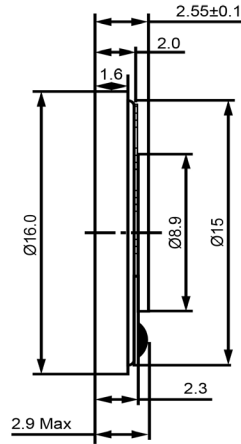

TOP VIEW

SIDE VIEW

BOTTOM VIEW

| Specifications | | | Notes | Revision History | | | | | |
|---|--------------------------|-------|--|------------------|---------------------------|-------------------|----------|----------|--|
| Description | Value | Unit | | Version | Description | | Date | Approved | |
| Shape | Round | | 1) All dimensions are in mm unless otherwise noted 2) All parts meet RoHS | 1 | Released from Engineering | | 2/5/2014 | J.S. | |
| Resonant Frequency | 880 | (Hz) | | | | | | | |
| Frequency Range | 880 ~ 20,000 | (Hz) | | | | | | | |
| SPL @ 10cm | 85 | (dBA) | | | | | | | |
| Impedance | 16 | (Ohm) | | | | | | | |
| Cone Material | Polyethylene Naphthalate | | | | | | | | |
| Nominal Power | 0.3 | (W) | | | | | | | |
| Max Power | 0.6 | (W) | | | | | | | |
| Mount Type | Flush Mount | | | | | | | | |
| Operating Temperature | -30 ~ +80 | °C | | | | | | | |
| Storage Temperature | -30 ~ +80 | °C | | | | | | | |
| Weight | 1 | (g) | | | | | | | |
|  DB UNLIMITED | | | High Temp Dynamic Speaker | | | SM160816-1 | | | |
| | | | | | | | | | |