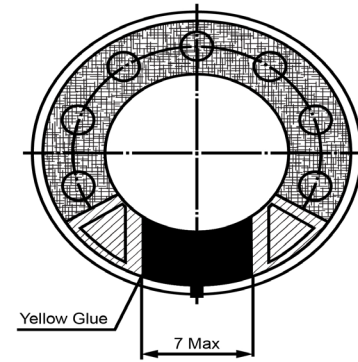

TOP VIEW

SIDE VIEW

BOTTOM VIEW

| Specifications | | | Notes | Revision History | | | | | |
|---|--------------------------|-------|--|------------------|---------------------------|-------------------|----------|----------|--|
| Description | Value | Unit | | Version | Description | | Date | Approved | |
| Shape | Round | | 1) All dimensions are in mm unless otherwise noted 2) All parts meet RoHS | 1 | Released from Engineering | | 2/5/2014 | J.S. | |
| Resonant Frequency | 880 | (Hz) | | | | | | | |
| Frequency Range | 880 ~ 20,000 | (Hz) | | | | | | | |
| SPL @ 10cm | 85 | (dBA) | | | | | | | |
| Impedance | 16 | (Ohm) | | | | | | | |
| Cone Material | Polyethylene Naphthalate | | | | | | | | |
| Nominal Power | 0.3 | (W) | | | | | | | |
| Max Power | 0.6 | (W) | | | | | | | |
| Mount Type | Flush Mount | | | | | | | | |
| Operating Temperature | -30 ~ +80 | °C | | | | | | | |
| Storage Temperature | -30 ~ +80 | °C | | | | | | | |
| Weight | 1 | (g) | | | | | | | |
|  DB UNLIMITED | | | High Temp Dynamic Speaker | | | SM160816-1 | | | |
| | | | | | | | | | |