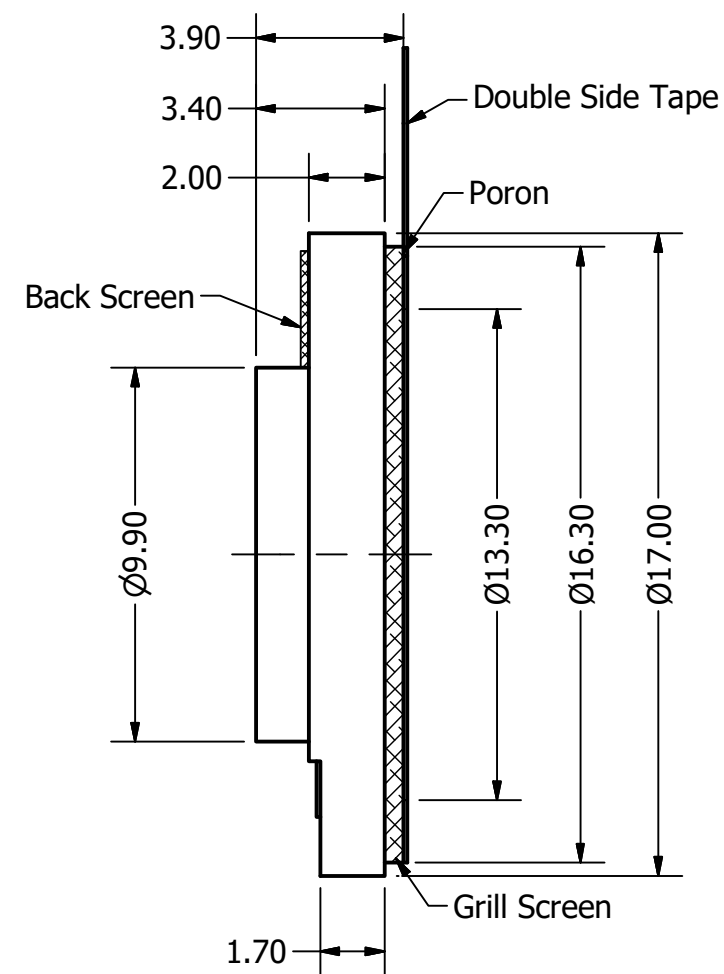

Part Number:	SM170808-1	
Description:	Dynamic Speaker	
DRAWN	CJ	3/25/2016
CHECKED		3/25/2016
P.D		3/25/2016
APPROVED	J.S	3/25/2016

This document contains data proprietary to DB Unlimited. Any use or reproduction, in any form, without prior written permission of DB Unlimited is prohibited. All terms and conditions can be found at www.dbunlimitedco.com

Top View

Side View

Bottom View

Items	Specifications	Conditions	REVISION HISTORY			
Sound Pressure Level	90	dB (@ 10cm)	REV	DESCRIPTION	DATE	APPROVED
Resonant Frequency	800	Hz	1	Released from Engineering	2/5/2014	J.S.
Frequency Range	250 ~ 10,000	Hz		Updated to new template	3/25/2016	J.S.
Nominal Power	0.8	W	NOTES			
Max. Power	1	W	1) All dimensions are in mm unless otherwise noted			
Impedance	8	Ω	2) All tolerances are ± 0.5 mm unless otherwise noted			
Cone Material	Mylar		3) All parts meet RoHS			
Mount Type	Flush Mount		4) Subject to change or redrawn without notice			
Storage Temperature	-30 ~ +70	°C				
Operating Temperature	-30 ~ +70	°C				
Weight	1.5	g				