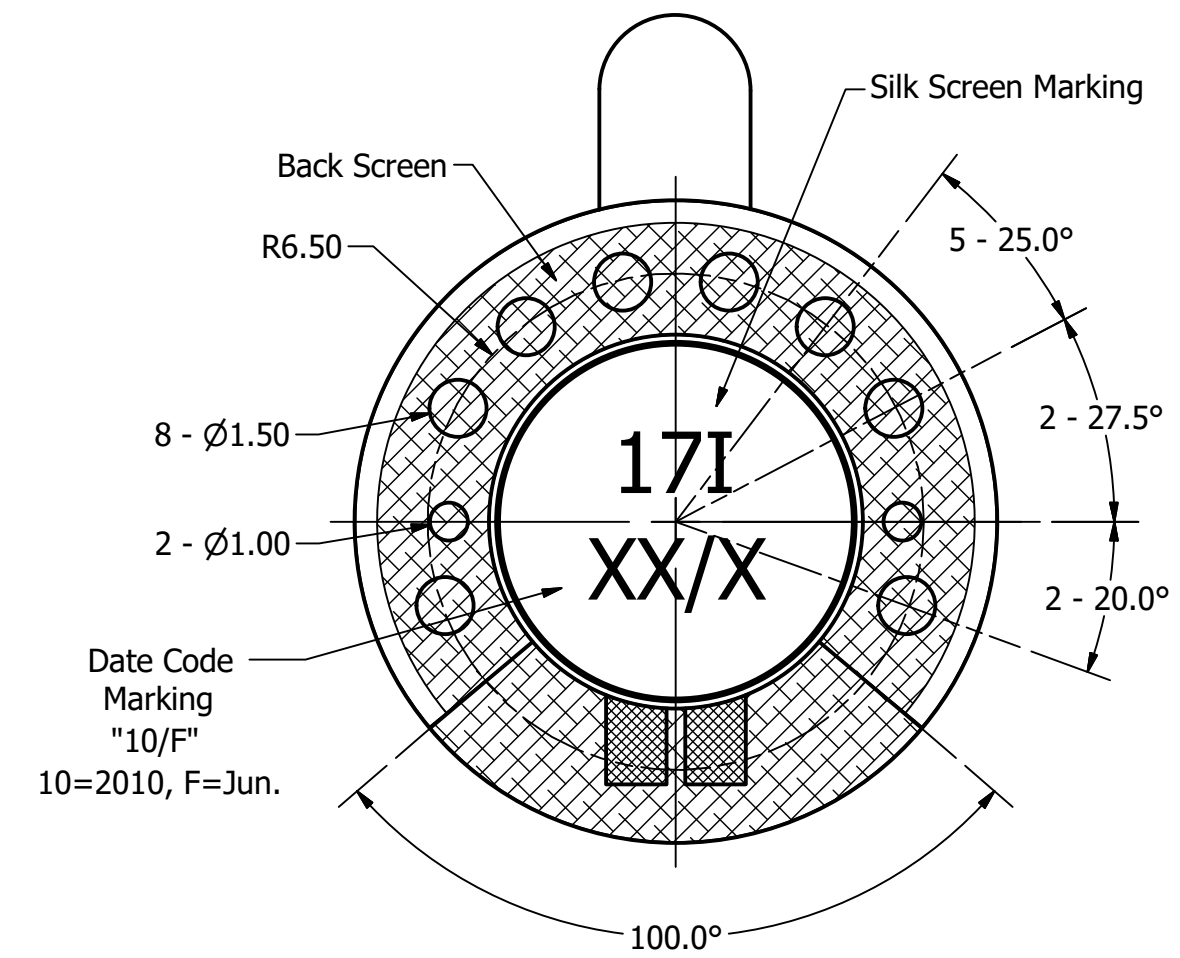

Part Number:	SM170808-1	
Description:	Dynamic Speaker	
DRAWN	CJ	3/25/2016
CHECKED		3/25/2016
P.D		3/25/2016
APPROVED	J.S	3/25/2016

This document contains data proprietary to DB Unlimited. Any use or reproduction, in any form, without prior written permission of DB Unlimited is prohibited. All terms and conditions can be found at www.dbunlimitedco.com

Top View

Side View

Bottom View

Items	Specifications	Conditions	REVISION HISTORY			
Sound Pressure Level	90	dB (@ 10cm)	REV	DESCRIPTION	DATE	APPROVED
Resonant Frequency	800	Hz	1	Released from Engineering	2/5/2014	J.S.
Frequency Range	250 ~ 10,000	Hz		Updated to new template	3/25/2016	J.S.
Nominal Power	0.8	W	NOTES			
Max. Power	1	W	1) All dimensions are in mm unless otherwise noted			
Impedance	8	Ω	2) All tolerances are ± 0.5 mm unless otherwise noted			
Cone Material	Mylar		3) All parts meet RoHS			
Mount Type	Flush Mount		4) Subject to change or redrawn without notice			
Storage Temperature	-30 ~ +70	°C				
Operating Temperature	-30 ~ +70	°C				
Weight	1.5	g				