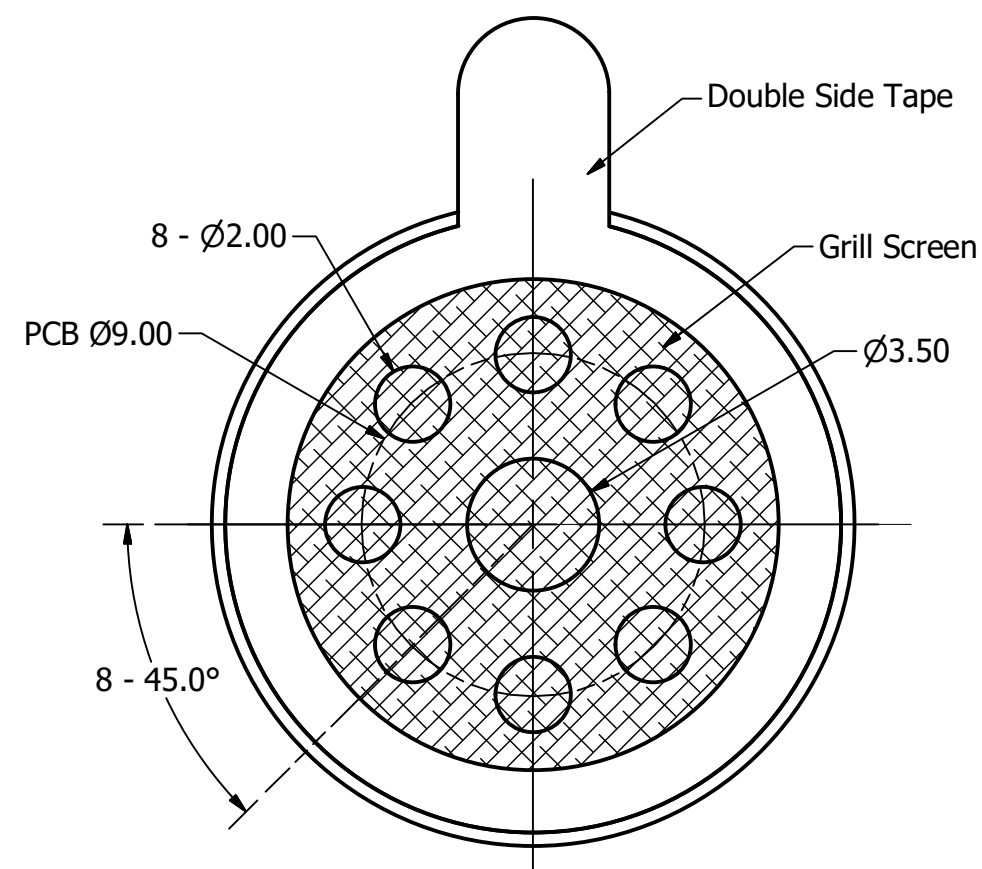

Part Number:	SM170808-1	
Description:	Dynamic Speaker	
DRAWN	CJ	3/25/2016
CHECKED		3/25/2016
P.D		3/25/2016
APPROVED	J.S	3/25/2016

This document contains data proprietary to DB Unlimited. Any use or reproduction, in any form, without prior written permission of DB Unlimited is prohibited. All terms and conditions can be found at www.dbunlimitedco.com

Top View

Side View

Bottom View

Items	Specifications	Conditions	REVISION HISTORY			
Sound Pressure Level	90	dB (@ 10cm)	REV	DESCRIPTION	DATE	APPROVED
Resonant Frequency	800	Hz	1	Released from Engineering	2/5/2014	J.S.
Frequency Range	250 ~ 10,000	Hz		Updated to new template	3/25/2016	J.S.
Nominal Power	0.8	W	NOTES			
Max. Power	1	W	1) All dimensions are in mm unless otherwise noted			
Impedance	8	Ω	2) All tolerances are ± 0.5 mm unless otherwise noted			
Cone Material	Mylar		3) All parts meet RoHS			
Mount Type	Flush Mount		4) Subject to change or redrawn without notice			
Storage Temperature	-30 ~ +70	°C				
Operating Temperature	-30 ~ +70	°C				
Weight	1.5	g				