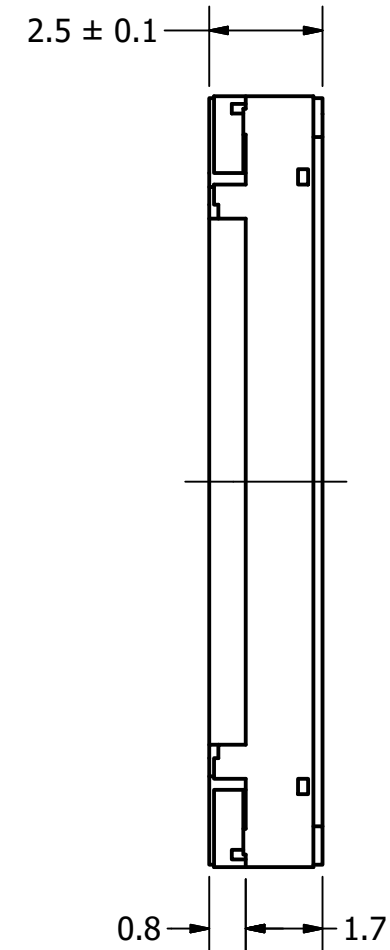

Part Number:	SM170808-2	DRAWN CJ	6/8/2017
		CHECKED P.D.	10/2/2017
Description:	Dynamic Speaker	APPROVED C.E.	10/2/2017
		This document contains data proprietary to DB Unlimited. Any use or reproduction, in any form, without prior written permission of DB Unlimited is prohibited. All terms and conditions can be found at www.dbunlimitedco.com	

Top View

Side View

Bottom View

Items	Specifications	Conditions
Sound Pressure Level	93.5	dB (@ 10cm)
Resonant Frequency	850	Hz
Frequency Range	850 ~ 10,000	Hz
Nominal Power	0.7	W
Max. Power	1	W
Impedance	8	Ω
Cone Material	Polymer	
Mount Type	Flush Mount	
Storage Temperature	-40 ~ +85	°C
Operating Temperature	-30 ~ +70	°C
Weight	1.3	g

REVISION HISTORY			
REV	DESCRIPTION	DATE	APPROVED
	Released from Engineering	10/2/2017	C.E.

NOTES			
1) All dimensions are in mm unless otherwise noted			
2) All tolerances are ± 0.15 mm unless otherwise noted			
3) All parts meet RoHS			
4) Subject to change or redrawn without notice			