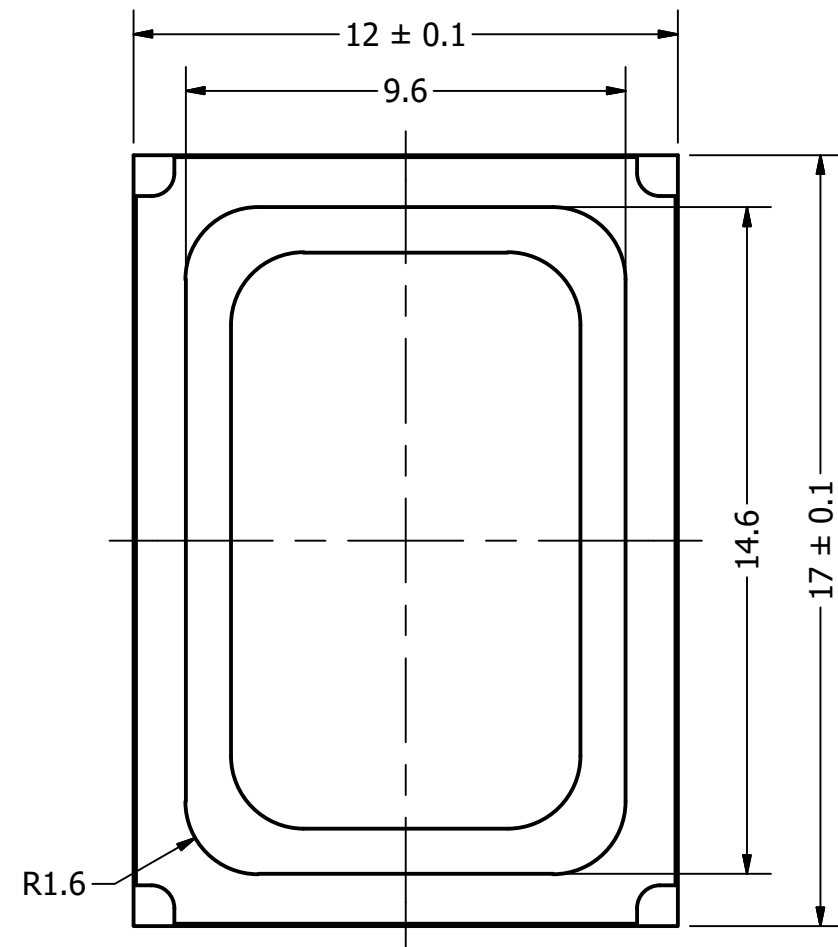

Part Number:	SM170808-2	DRAWN CJ	6/8/2017
		CHECKED P.D.	10/2/2017
Description:	Dynamic Speaker	APPROVED C.E.	10/2/2017
		This document contains data proprietary to DB Unlimited. Any use or reproduction, in any form, without prior written permission of DB Unlimited is prohibited. All terms and conditions can be found at www.dbunlimitedco.com	

Top View

Side View

Bottom View

Items	Specifications	Conditions
Sound Pressure Level	93.5	dB (@ 10cm)
Resonant Frequency	850	Hz
Frequency Range	850 ~ 10,000	Hz
Nominal Power	0.7	W
Max. Power	1	W
Impedance	8	Ω
Cone Material	Polymer	
Mount Type	Flush Mount	
Storage Temperature	-40 ~ +85	°C
Operating Temperature	-30 ~ +70	°C
Weight	1.3	g

REVISION HISTORY			
REV	DESCRIPTION	DATE	APPROVED
	Released from Engineering	10/2/2017	C.E.

NOTES			
1) All dimensions are in mm unless otherwise noted			
2) All tolerances are ± 0.15 mm unless otherwise noted			
3) All parts meet RoHS			
4) Subject to change or redrawn without notice			