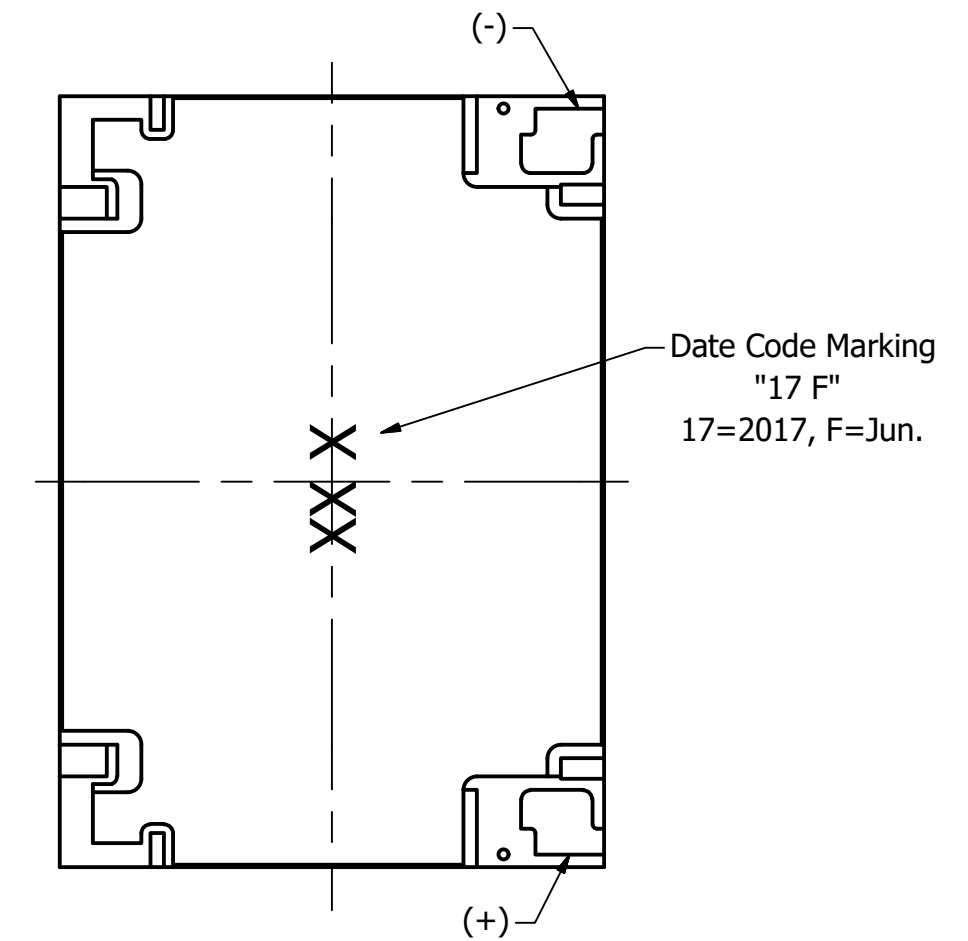

Part Number:	SM170808-2	DRAWN CJ	6/8/2017
		CHECKED P.D.	10/2/2017
Description:	Dynamic Speaker	APPROVED C.E.	10/2/2017
		This document contains data proprietary to DB Unlimited. Any use or reproduction, in any form, without prior written permission of DB Unlimited is prohibited. All terms and conditions can be found at www.dbunlimitedco.com	

Top View

Side View

Bottom View

Items	Specifications	Conditions
Sound Pressure Level	93.5	dB (@ 10cm)
Resonant Frequency	850	Hz
Frequency Range	850 ~ 10,000	Hz
Nominal Power	0.7	W
Max. Power	1	W
Impedance	8	Ω
Cone Material	Polymer	
Mount Type	Flush Mount	
Storage Temperature	-40 ~ +85	°C
Operating Temperature	-30 ~ +70	°C
Weight	1.3	g

REVISION HISTORY			
REV	DESCRIPTION	DATE	APPROVED
	Released from Engineering	10/2/2017	C.E.

NOTES			
1) All dimensions are in mm unless otherwise noted			
2) All tolerances are ± 0.15 mm unless otherwise noted			
3) All parts meet RoHS			
4) Subject to change or redrawn without notice			