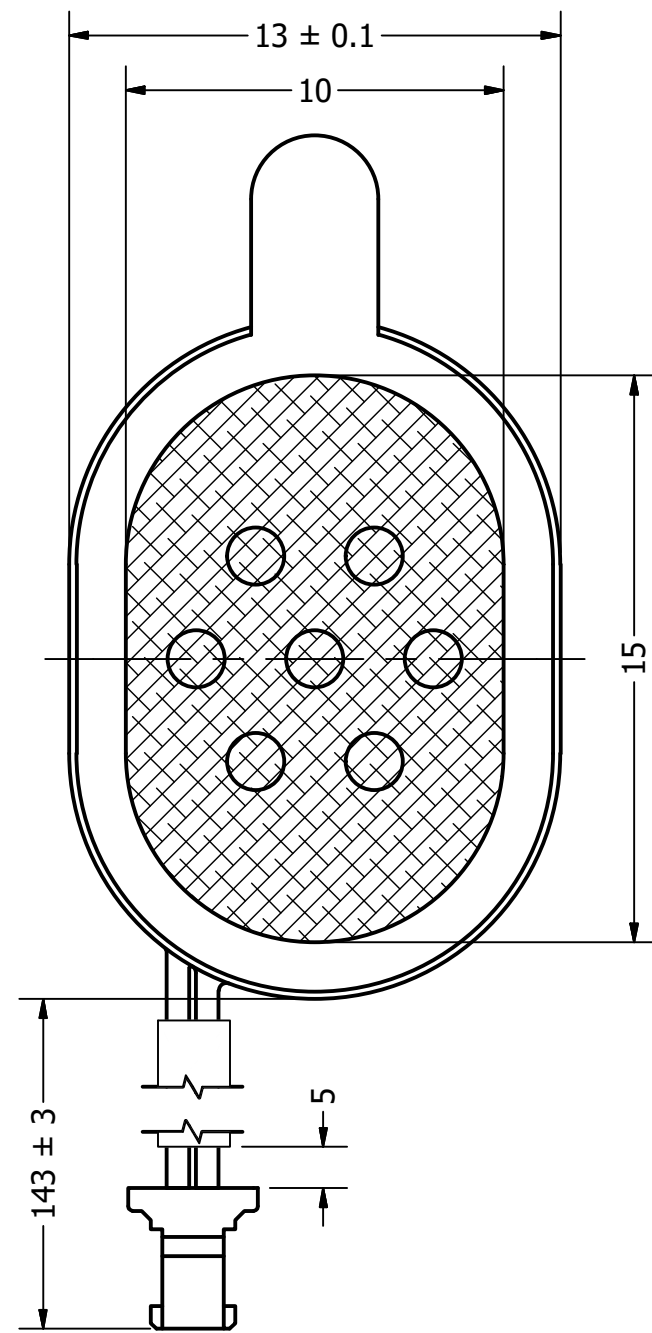

Part Number:	SM180808-1	
DESCRIPTION:	Dynamic Speaker	
DRAWN	CJ	5/14/2018
CHECKED	C.H.	5/15/2018
APPROVED	C.E.	5/15/2018
This document contains data proprietary to DB Unlimited. Any use or reproduction, in any form, without prior written permission of DB Unlimited is prohibited. All terms and conditions can be found at www.dbunlimitedco.com		

Top View

Side View

Bottom View

Items	Specifications	Conditions
Sound Pressure Level	90	dB (@ 10cm), Avg.
Resonant Frequency	850	Hz
Frequency Range	600 ~ 10,000	Hz
Nominal Power	0.5	W
Max. Power	0.8	W
Impedance	8	Ω
Cone Material	Mylar	
Mount Type	Flush Mount	
Storage Temperature	-40 ~ +80	°C
Operating Temperature	-30 ~ +70	°C
Weight	1.6	g

REVISION HISTORY			
REV	DESCRIPTION	DATE	APPROVED
	Released from Engineering	10/21/2013	J.S.
1	Updated SPL, power, weight, freq range, drawing	5/15/2018	C.E.

NOTES	
1)	All dimensions are in mm unless otherwise noted
2)	All tolerances are ± 0.5 mm unless otherwise noted
3)	All parts meet RoHS
4)	Subject to change or redrawn without notice