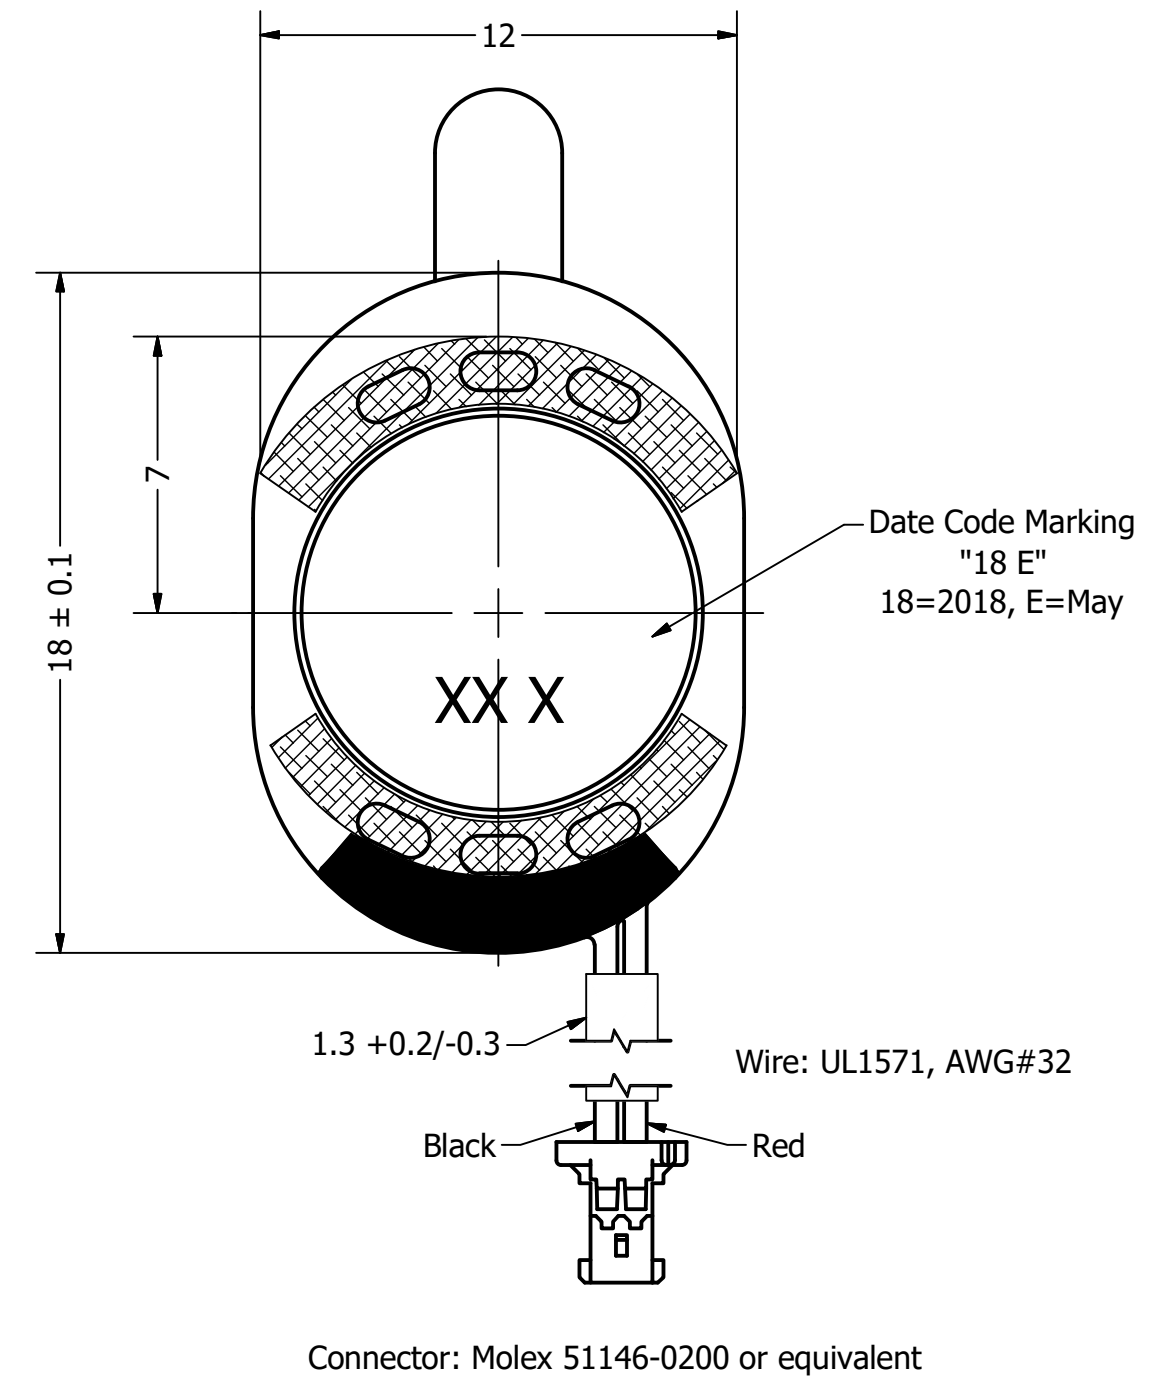

Part Number:	SM180808-1	
DESCRIPTION:	Dynamic Speaker	
DRAWN	CJ	5/14/2018
CHECKED	C.H.	5/15/2018
APPROVED	C.E.	5/15/2018
This document contains data proprietary to DB Unlimited. Any use or reproduction, in any form, without prior written permission of DB Unlimited is prohibited. All terms and conditions can be found at www.dbunlimitedco.com		

Top View

Side View

Bottom View

Items	Specifications	Conditions
Sound Pressure Level	90	dB (@ 10cm), Avg.
Resonant Frequency	850	Hz
Frequency Range	600 ~ 10,000	Hz
Nominal Power	0.5	W
Max. Power	0.8	W
Impedance	8	Ω
Cone Material	Mylar	
Mount Type	Flush Mount	
Storage Temperature	-40 ~ +80	°C
Operating Temperature	-30 ~ +70	°C
Weight	1.6	g

REVISION HISTORY			
REV	DESCRIPTION	DATE	APPROVED
	Released from Engineering	10/21/2013	J.S.
1	Updated SPL, power, weight, freq range, drawing	5/15/2018	C.E.

NOTES	
1)	All dimensions are in mm unless otherwise noted
2)	All tolerances are ± 0.5 mm unless otherwise noted
3)	All parts meet RoHS
4)	Subject to change or redrawn without notice