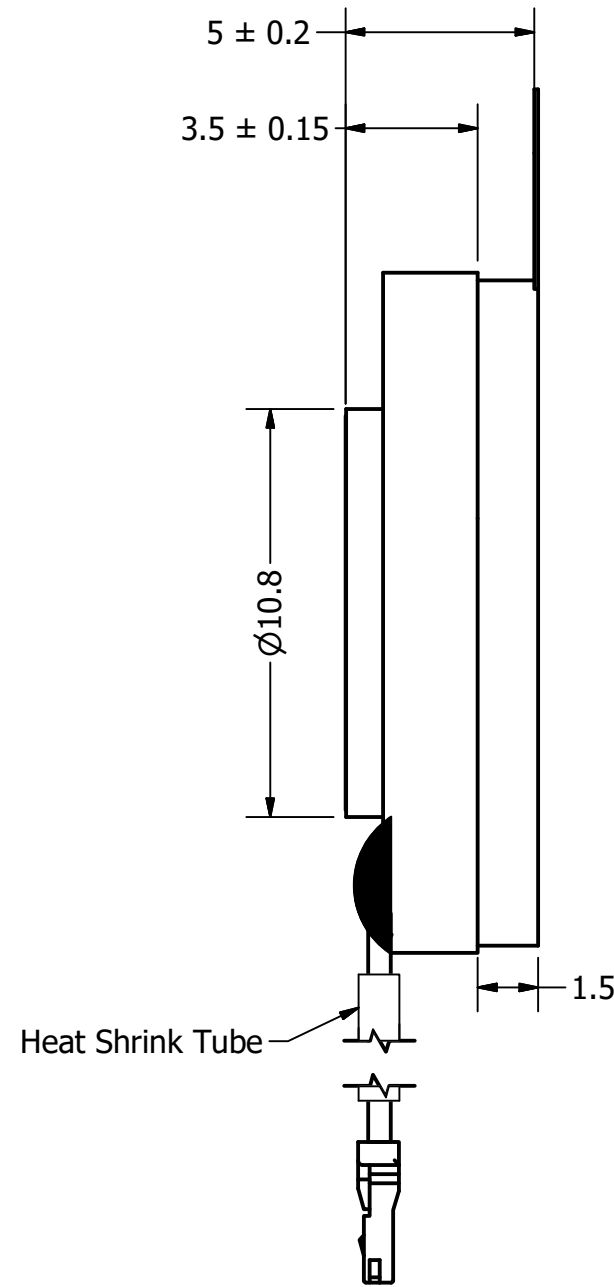

Part Number:	SM180808-1	
DESCRIPTION:	Dynamic Speaker	
DRAWN	CJ	5/14/2018
CHECKED	C.H.	5/15/2018
APPROVED	C.E.	5/15/2018
This document contains data proprietary to DB Unlimited. Any use or reproduction, in any form, without prior written permission of DB Unlimited is prohibited. All terms and conditions can be found at www.dbunlimitedco.com		

Top View

Side View

Bottom View

Items	Specifications	Conditions
Sound Pressure Level	90	dB (@ 10cm), Avg.
Resonant Frequency	850	Hz
Frequency Range	600 ~ 10,000	Hz
Nominal Power	0.5	W
Max. Power	0.8	W
Impedance	8	Ω
Cone Material	Mylar	
Mount Type	Flush Mount	
Storage Temperature	-40 ~ +80	°C
Operating Temperature	-30 ~ +70	°C
Weight	1.6	g

REVISION HISTORY			
REV	DESCRIPTION	DATE	APPROVED
	Released from Engineering	10/21/2013	J.S.
1	Updated SPL, power, weight, freq range, drawing	5/15/2018	C.E.

NOTES	
1)	All dimensions are in mm unless otherwise noted
2)	All tolerances are ± 0.5 mm unless otherwise noted
3)	All parts meet RoHS
4)	Subject to change or redrawn without notice