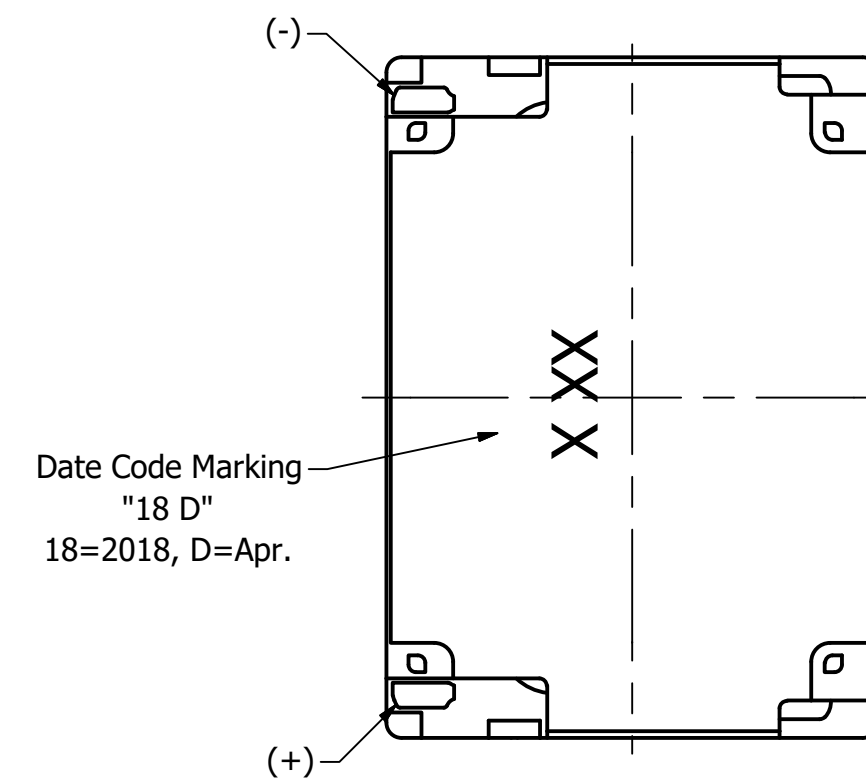

Part Number:	SM180808-5	
DESCRIPTION:	Dynamic Speaker	
DRAWN	CJ	6/8/2017
CHECKED	P.D.	10/2/2017
APPROVED	C.E.	10/2/2017
This document contains data proprietary to DB Unlimited. Any use or reproduction, in any form, without prior written permission of DB Unlimited is prohibited. All terms and conditions can be found at www.dbunlimitedco.com		

Top View

Side View

Bottom View

Items	Specifications	Conditions
Sound Pressure Level	94	dB (@ 10cm)
Resonant Frequency	850	Hz
Frequency Range	850 ~ 10,000	Hz
Nominal Power	1	W
Max. Power	1.3	W
Impedance	8	Ω
Cone Material	Polymer	
Mount Type	Flush Mount	
Storage Temperature	-40 ~ +85	°C
Operating Temperature	-30 ~ +70	°C
Weight	2.25	g

REVISION HISTORY			
REV	DESCRIPTION	DATE	APPROVED
	Released from Engineering	10/2/2017	C.E.
1	Updated drawing, specs	4/11/2018	C.E.

NOTES	
1)	All dimensions are in mm unless otherwise noted
2)	All tolerances are ± 0.2 mm unless otherwise noted
3)	All parts meet RoHS
4)	Subject to change or redrawn without notice