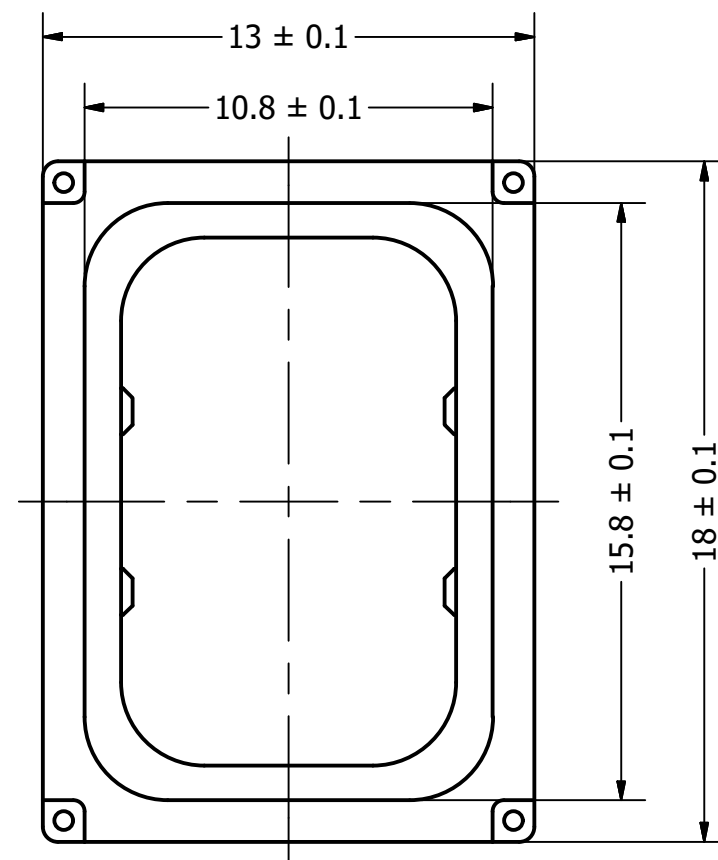

Part Number:	SM180808-5	
DESCRIPTION:	Dynamic Speaker	
DRAWN	CJ	6/8/2017
CHECKED	P.D.	10/2/2017
APPROVED	C.E.	10/2/2017
This document contains data proprietary to DB Unlimited. Any use or reproduction, in any form, without prior written permission of DB Unlimited is prohibited. All terms and conditions can be found at www.dbunlimitedco.com		

Top View

Side View

Bottom View

Items	Specifications	Conditions
Sound Pressure Level	94	dB (@ 10cm)
Resonant Frequency	850	Hz
Frequency Range	850 ~ 10,000	Hz
Nominal Power	1	W
Max. Power	1.3	W
Impedance	8	Ω
Cone Material	Polymer	
Mount Type	Flush Mount	
Storage Temperature	-40 ~ +85	°C
Operating Temperature	-30 ~ +70	°C
Weight	2.25	g

REVISION HISTORY			
REV	DESCRIPTION	DATE	APPROVED
	Released from Engineering	10/2/2017	C.E.
1	Updated drawing, specs	4/11/2018	C.E.

NOTES	
1)	All dimensions are in mm unless otherwise noted
2)	All tolerances are ± 0.2 mm unless otherwise noted
3)	All parts meet RoHS
4)	Subject to change or redrawn without notice