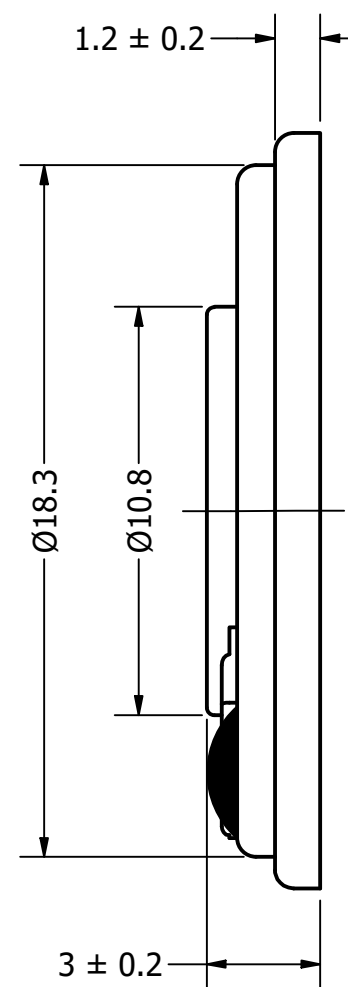

| | | |
|--|-------------------|-----------|
| Part Number: | SM200808-1 | |
| DRAWN | CJ | 5/20/2019 |
| CHECKED | C.H. | 5/21/2019 |
| Description: | Dynamic Speaker | |
| APPROVED | C.E. | 5/21/2019 |
| This document contains data proprietary to DB Unlimited. Any use or reproduction, in any form, without prior written permission of DB Unlimited is prohibited. All terms and conditions can be found at www.dbunlimitedco.com | | |

Top View

Side View

Bottom View

| Items | Specifications | Conditions |
|-----------------------|----------------|-------------|
| Sound Pressure Level | 95 | dB (@ 10cm) |
| Resonant Frequency | 800 | Hz |
| Frequency Range | 800 ~ 20,000 | Hz |
| Nominal Power | 0.3 | W |
| Max. Power | 0.5 | W |
| Impedance | 8 | Ω |
| Cone Material | Mylar | |
| Mount Type | Flush Mount | |
| Storage Temperature | -30 ~ +60 | °C |
| Operating Temperature | -20 ~ +60 | °C |
| Weight | 2.4 | g |

NOTES

- 1) All dimensions are in mm unless otherwise noted
- 2) All tolerances are ± 0.5 mm unless otherwise noted
- 3) All parts meet RoHS
- 4) Subject to change or redrawn without notice

X-ON Electronics