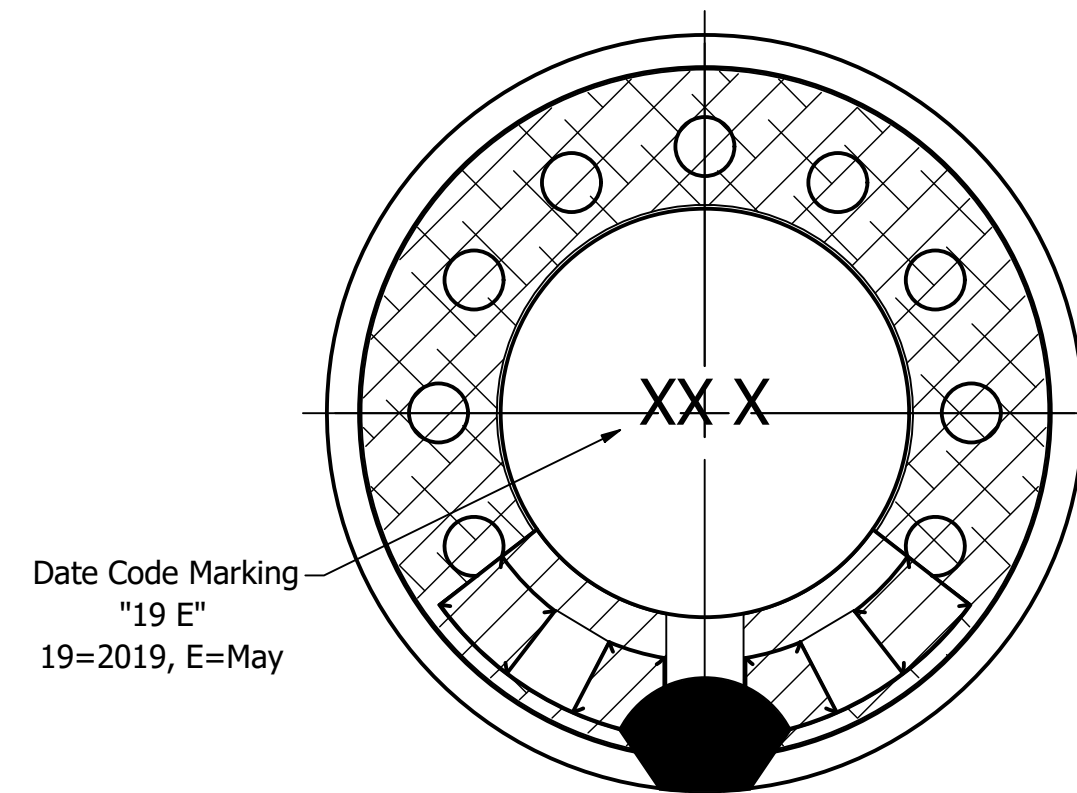

| | | |
|--|-------------------|-----------|
| Part Number: | SM200808-1 | |
| DRAWN | CJ | 5/20/2019 |
| CHECKED | C.H. | 5/21/2019 |
| Description: | Dynamic Speaker | |
| APPROVED | C.E. | 5/21/2019 |
| This document contains data proprietary to DB Unlimited. Any use or reproduction, in any form, without prior written permission of DB Unlimited is prohibited. All terms and conditions can be found at www.dbunlimitedco.com | | |

Top View

Side View

Bottom View

| Items | Specifications | Conditions |
|-----------------------|----------------|-------------|
| Sound Pressure Level | 95 | dB (@ 10cm) |
| Resonant Frequency | 800 | Hz |
| Frequency Range | 800 ~ 20,000 | Hz |
| Nominal Power | 0.3 | W |
| Max. Power | 0.5 | W |
| Impedance | 8 | Ω |
| Cone Material | Mylar | |
| Mount Type | Flush Mount | |
| Storage Temperature | -30 ~ +60 | °C |
| Operating Temperature | -20 ~ +60 | °C |
| Weight | 2.4 | g |

NOTES

- 1) All dimensions are in mm unless otherwise noted
- 2) All tolerances are ± 0.5 mm unless otherwise noted
- 3) All parts meet RoHS
- 4) Subject to change or redrawn without notice

X-ON Electronics