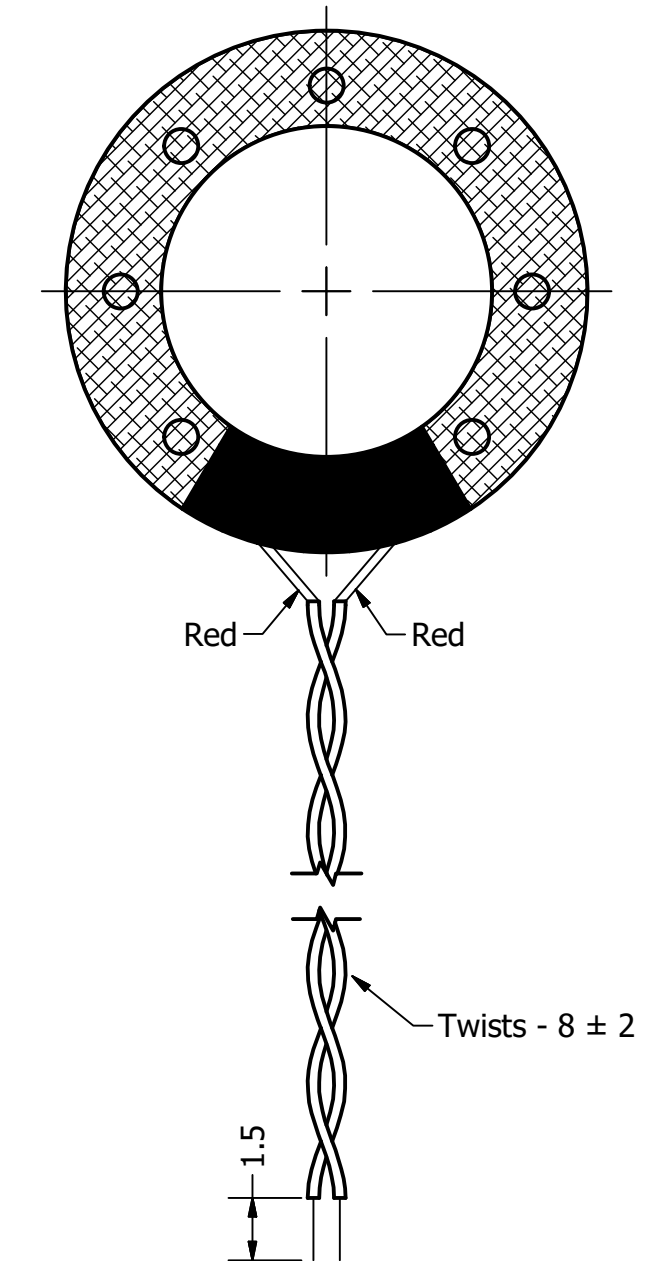

Part Number:	<b>SM230508-1</b>	
DRAWN	CJ	10/11/2017
CHECKED		11/1/2017
P.D.		11/1/2017
Description:	Dynamic Speaker	
APPROVED	C.E.	11/1/2017
This document contains data proprietary to DB Unlimited. Any use or reproduction, in any form, without prior written permission of DB Unlimited is prohibited. All terms and conditions can be found at <a href="http://www.dbunlimitedco.com">www.dbunlimitedco.com</a>		

Top View

Side View

Bottom View

Items	Specifications	Conditions
Sound Pressure Level	90	dB (@ 10cm)
Resonant Frequency	520	Hz
Frequency Range	520 ~ 20,000	Hz
Nominal Power	0.5	W
Max. Power	1	W
Impedance	8	Ω
Cone Material	Mylar	
Mount Type	Flush Mount	
Storage Temperature	-40 ~ +85	°C
Operating Temperature	-40 ~ +85	°C
Weight	3.4	g

REVISION HISTORY			
REV	DESCRIPTION	DATE	APPROVED
	Released from Engineering	10/21/2013	J.S.
1	Correct wire strip tolerance, Twists label, Updated to new drawing template	11/1/2017	C.E.

NOTES	
1)	All dimensions are in mm unless otherwise noted
2)	All tolerances are ± 0.5 mm unless otherwise noted
3)	All parts meet RoHS
4)	Subject to change or redrawn without notice