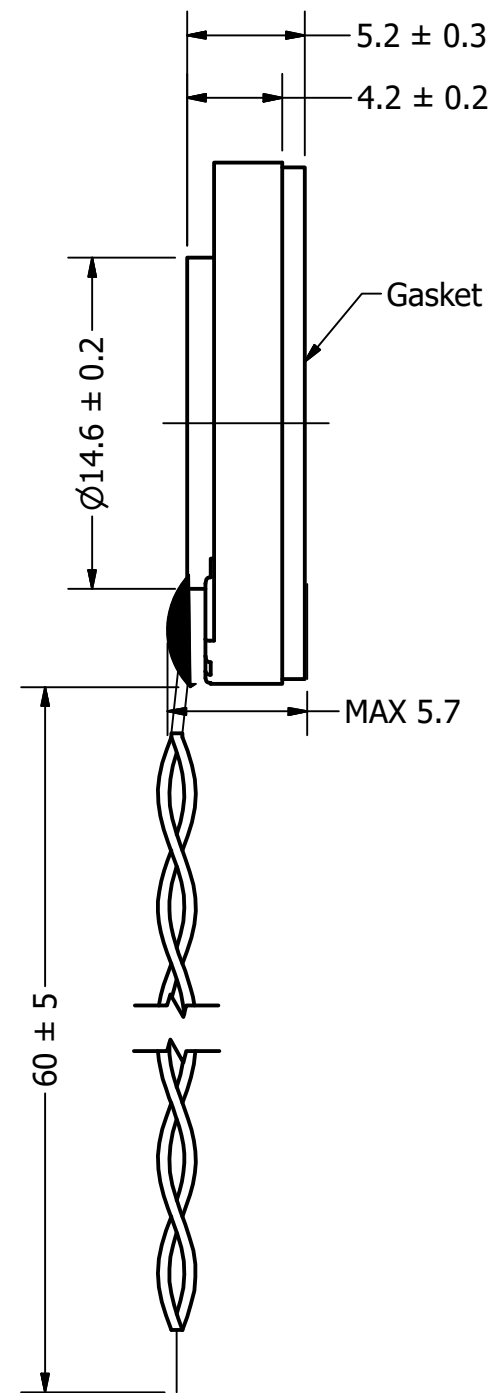

Part Number:	<b>SM230508-1</b>	
DRAWN	CJ	10/11/2017
CHECKED		11/1/2017
P.D.		11/1/2017
Description:	Dynamic Speaker	
APPROVED	C.E.	11/1/2017
This document contains data proprietary to DB Unlimited. Any use or reproduction, in any form, without prior written permission of DB Unlimited is prohibited. All terms and conditions can be found at <a href="http://www.dbunlimitedco.com">www.dbunlimitedco.com</a>		

Top View

Side View

Bottom View

Items	Specifications	Conditions
Sound Pressure Level	90	dB (@ 10cm)
Resonant Frequency	520	Hz
Frequency Range	520 ~ 20,000	Hz
Nominal Power	0.5	W
Max. Power	1	W
Impedance	8	Ω
Cone Material	Mylar	
Mount Type	Flush Mount	
Storage Temperature	-40 ~ +85	°C
Operating Temperature	-40 ~ +85	°C
Weight	3.4	g

REVISION HISTORY			
REV	DESCRIPTION	DATE	APPROVED
	Released from Engineering	10/21/2013	J.S.
1	Correct wire strip tolerance, Twists label, Updated to new drawing template	11/1/2017	C.E.

NOTES	
1)	All dimensions are in mm unless otherwise noted
2)	All tolerances are ± 0.5 mm unless otherwise noted
3)	All parts meet RoHS
4)	Subject to change or redrawn without notice