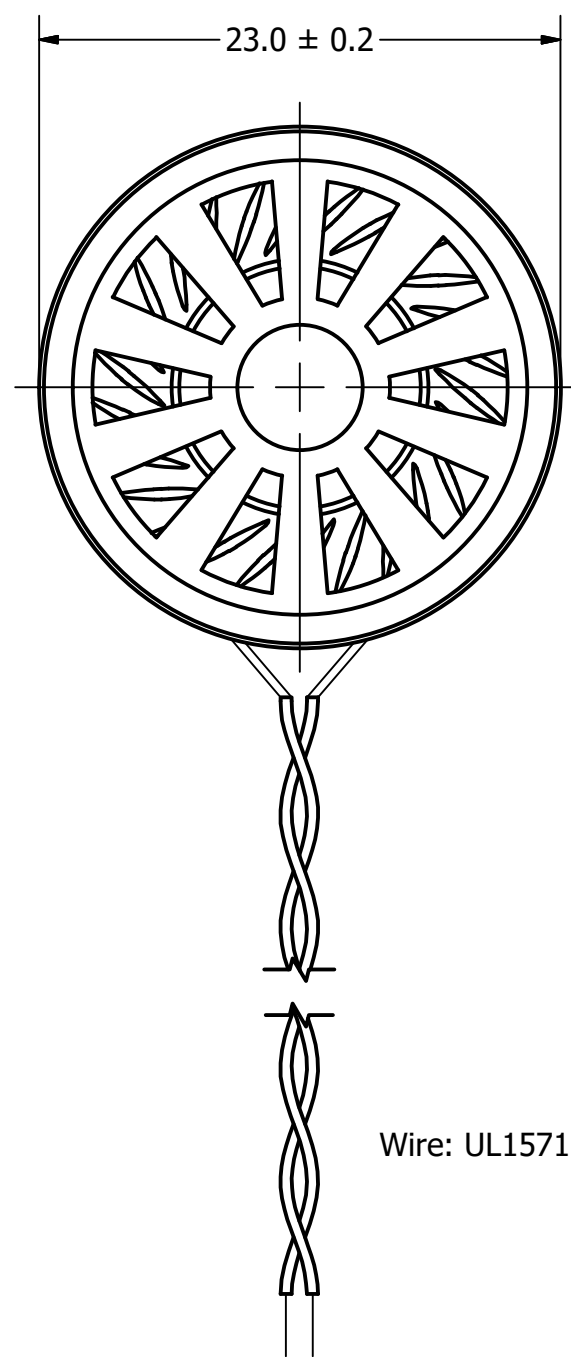

Part Number:	<b>SM230508-1</b>	
DRAWN	CJ	10/11/2017
CHECKED		11/1/2017
P.D.		11/1/2017
Description:	Dynamic Speaker	
APPROVED	C.E.	11/1/2017
This document contains data proprietary to DB Unlimited. Any use or reproduction, in any form, without prior written permission of DB Unlimited is prohibited. All terms and conditions can be found at <a href="http://www.dbunlimitedco.com">www.dbunlimitedco.com</a>		

Top View

Side View

Bottom View

Items	Specifications	Conditions
Sound Pressure Level	90	dB (@ 10cm)
Resonant Frequency	520	Hz
Frequency Range	520 ~ 20,000	Hz
Nominal Power	0.5	W
Max. Power	1	W
Impedance	8	Ω
Cone Material	Mylar	
Mount Type	Flush Mount	
Storage Temperature	-40 ~ +85	°C
Operating Temperature	-40 ~ +85	°C
Weight	3.4	g

REVISION HISTORY			
REV	DESCRIPTION	DATE	APPROVED
	Released from Engineering	10/21/2013	J.S.
1	Correct wire strip tolerance, Twists label, Updated to new drawing template	11/1/2017	C.E.

NOTES	
1)	All dimensions are in mm unless otherwise noted
2)	All tolerances are ± 0.5 mm unless otherwise noted
3)	All parts meet RoHS
4)	Subject to change or redrawn without notice