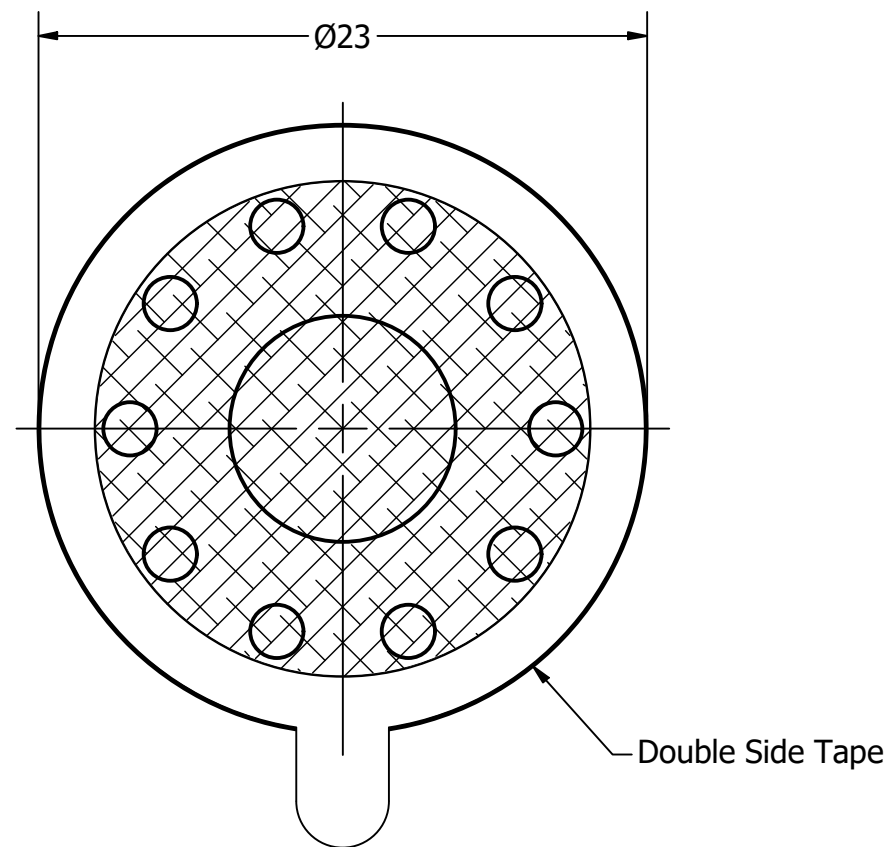

Top View

Side View

Bottom View

Items	Specifications	Conditions
Sound Pressure Level	96	dB (@ 10cm), Avg.
Resonant Frequency	595	Hz
Frequency Range	595 ~ 20,000	Hz
Nominal Power	0.5	W
Max. Power	1	W
Impedance	8	Ω
Cone Material	PET	
Mount Type	Flush Mount	
Storage Temperature	-20 ~ +70	°C
Operating Temperature	-20 ~ +70	°C