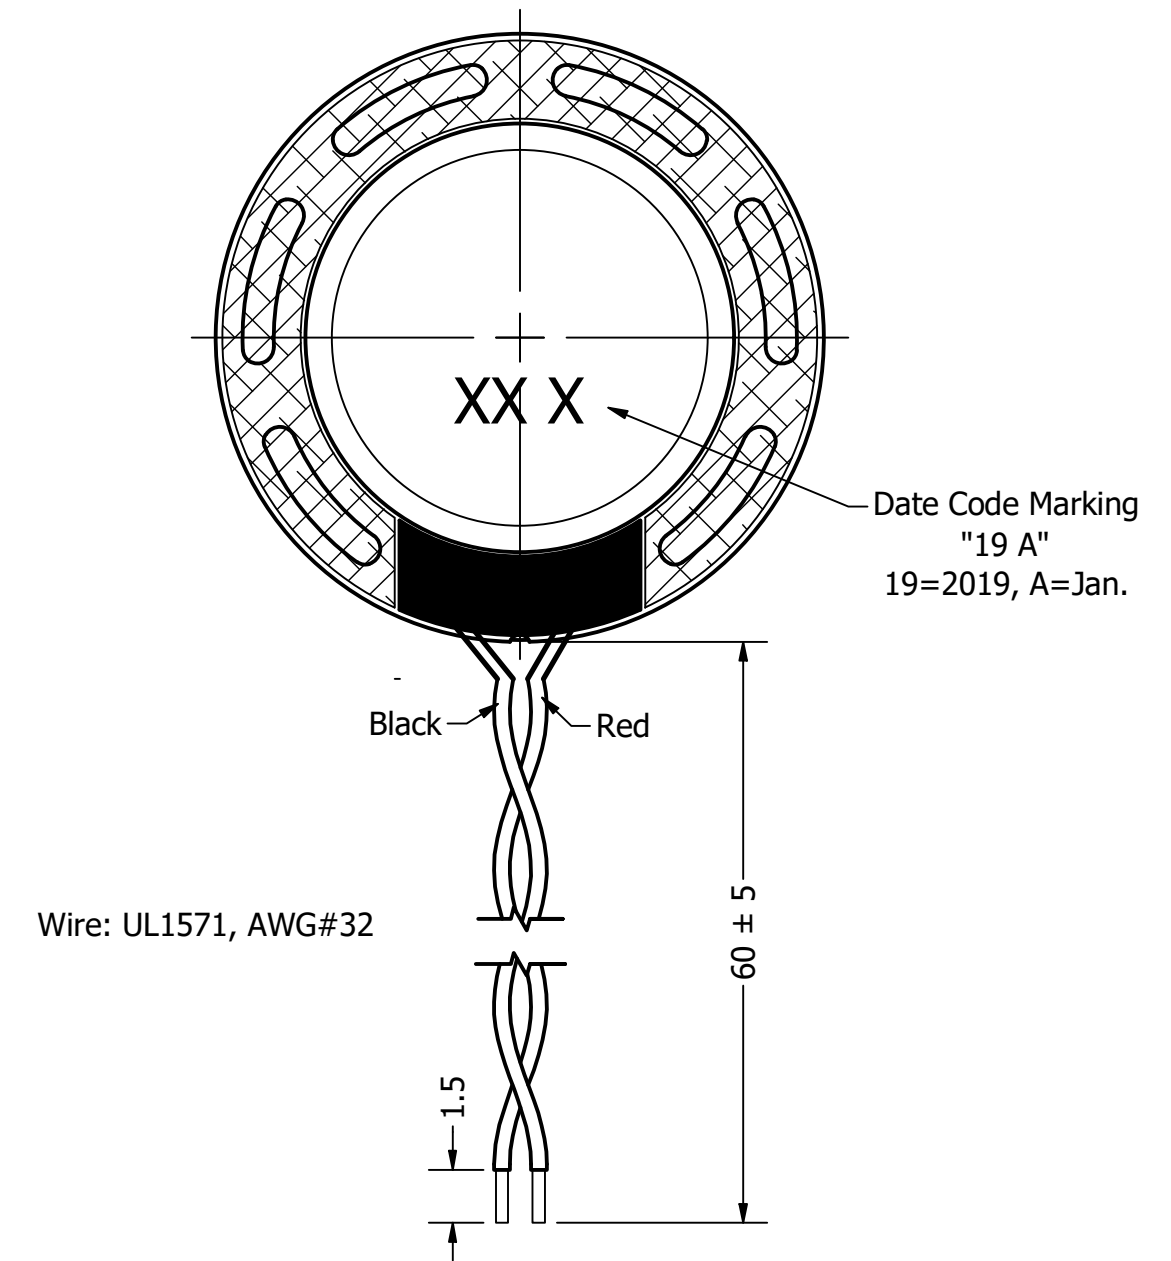

Part Number:	SM230508-3	
	DRAWN CJ	1/8/2019
Description:	CHECKED C.H.	1/10/2019
	APPROVED C.E.	1/10/2019
	Dynamic Speaker	
This document contains data proprietary to DB Unlimited. Any use or reproduction, in any form, without prior written permission of DB Unlimited is prohibited. All terms and conditions can be found at www.dbunlimitedco.com		

Top View

Side View

Bottom View

Items	Specifications	Conditions
Sound Pressure Level	96	dB (@ 10cm), Avg.
Resonant Frequency	595	Hz
Frequency Range	595 ~ 20,000	Hz
Nominal Power	0.5	W
Max. Power	1	W
Impedance	8	Ω
Cone Material	PET	
Mount Type	Flush Mount	
Storage Temperature	-20 ~ +70	°C
Operating Temperature	-20 ~ +70	°C

REVISION HISTORY			
REV	DESCRIPTION	DATE	APPROVED
	Released from Engineering	1/10/2019	C.E.

NOTES			
1) All dimensions are in mm unless otherwise noted			
2) All tolerances are ± 0.2 mm unless otherwise noted			
3) All parts meet RoHS			
4) Subject to change or redrawn without notice			