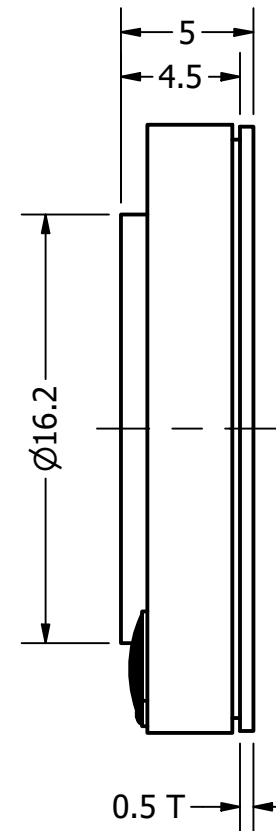

Part Number:	SM230508-3	
	DRAWN CJ	1/8/2019
Description:	CHECKED C.H.	1/10/2019
	APPROVED C.E.	1/10/2019
	Dynamic Speaker	
This document contains data proprietary to DB Unlimited. Any use or reproduction, in any form, without prior written permission of DB Unlimited is prohibited. All terms and conditions can be found at www.dbunlimitedco.com		

Top View

Side View

Bottom View

Items	Specifications	Conditions
Sound Pressure Level	96	dB (@ 10cm), Avg.
Resonant Frequency	595	Hz
Frequency Range	595 ~ 20,000	Hz
Nominal Power	0.5	W
Max. Power	1	W
Impedance	8	Ω
Cone Material	PET	
Mount Type	Flush Mount	
Storage Temperature	-20 ~ +70	°C
Operating Temperature	-20 ~ +70	°C

REVISION HISTORY			
REV	DESCRIPTION	DATE	APPROVED
	Released from Engineering	1/10/2019	C.E.

NOTES			
1) All dimensions are in mm unless otherwise noted			
2) All tolerances are ± 0.2 mm unless otherwise noted			
3) All parts meet RoHS			
4) Subject to change or redrawn without notice			