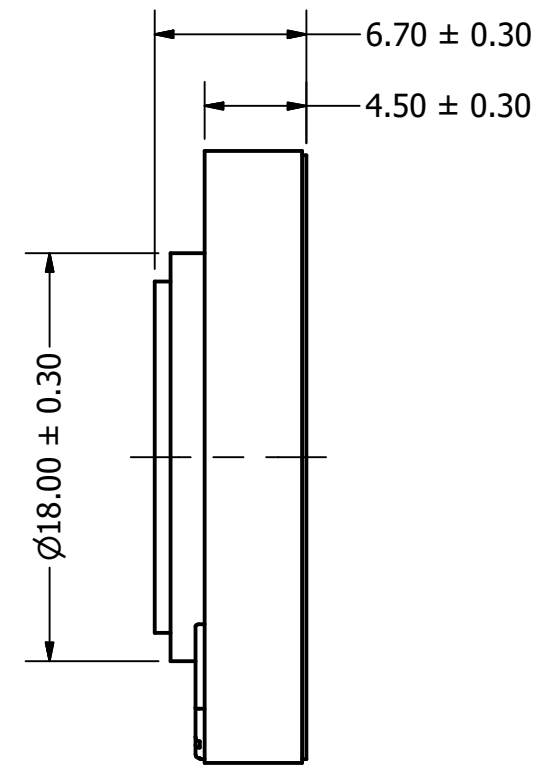

Part Number:	SM270908-1	
DESCRIPTION:	Dynamic Speaker	
DRAWN	CJ	1/6/2017
CHECKED	P.D.	1/6/2017
APPROVED	J.S.	1/6/2017
This document contains data proprietary to DB Unlimited. Any use or reproduction, in any form, without prior written permission of DB Unlimited is prohibited. All terms and conditions can be found at www.dbunlimitedco.com		

Top View

Side View

Bottom View

Items	Specifications	Conditions
Sound Pressure Level	93	dB (@ 10cm)
Resonant Frequency	950	Hz
Frequency Range	950 ~ 20,000	Hz
Nominal Power	0.25	W
Max. Power	0.5	W
Impedance	8	Ω
Cone Material	Mylar	
Mount Type	Flush Mount	
Storage Temperature	-40 ~ +66	°C
Operating Temperature	-40 ~ +66	°C
Weight	6.4	g

REVISION HISTORY

REV	DESCRIPTION	DATE	APPROVED
	Released from Engineering	10/21/2013	J.S.
1	Updated to new template	1/6/2017	J.S.

NOTES

- 1) All dimensions are in mm unless otherwise noted
- 2) All tolerances are ± 0.5 mm unless otherwise noted
- 3) All parts meet RoHS
- 4) Subject to change or redrawn without notice