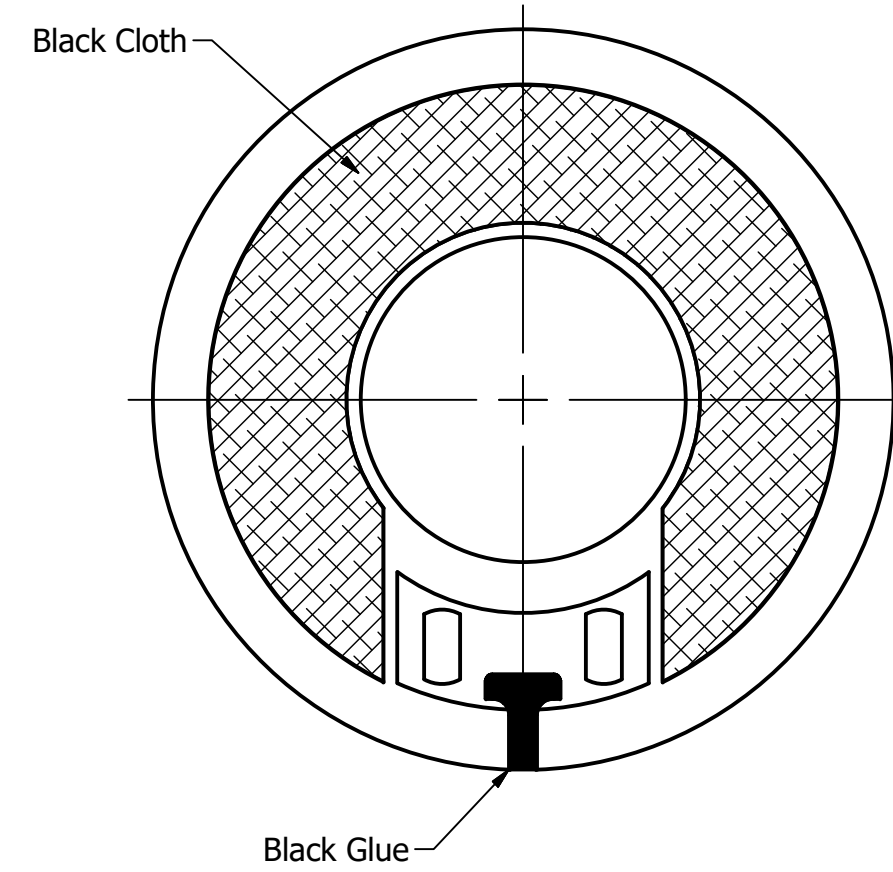

Top View

Side View

Bottom View

Items	Specifications	Conditions
Sound Pressure Level	97	dB (@ 10cm)
Resonant Frequency	500	Hz
Frequency Range	500 ~ 20,000	Hz
Nominal Power	0.5	W
Max. Power	1	W
Impedance	8	Ω
Cone Material	Mylar	
Mount Type	Flush Mount	
Storage Temperature	-30 ~ +60	°C
Operating Temperature	-30 ~ +60	°C
Weight	6	g