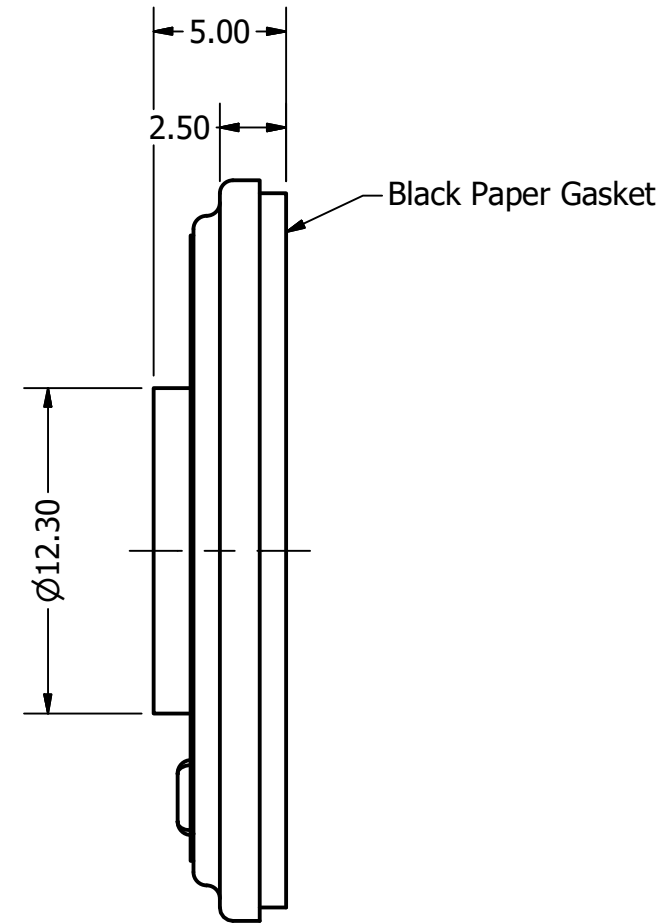

Part Number:	SM280508-1	
DRAWN	CJ	6/23/2016
CHECKED		6/23/2016
P.D.		6/23/2016
Description:	Dynamic Speaker	
APPROVED	J.S.	6/23/2016
This document contains data proprietary to DB Unlimited. Any use or reproduction, in any form, without prior written permission of DB Unlimited is prohibited. All terms and conditions can be found at www.dbunlimitedco.com		

Top View

Side View

Bottom View

Items	Specifications	Conditions
Sound Pressure Level	97	dB (@ 10cm)
Resonant Frequency	500	Hz
Frequency Range	500 ~ 20,000	Hz
Nominal Power	0.5	W
Max. Power	1	W
Impedance	8	Ω
Cone Material	Mylar	
Mount Type	Flush Mount	
Storage Temperature	-30 ~ +60	°C
Operating Temperature	-30 ~ +60	°C
Weight	6	g

REVISION HISTORY

REV	DESCRIPTION	DATE	APPROVED
	Released from Engineering	2/5/2014	J.S.
1	Updated to new template	6/23/2016	J.S.

NOTES

- 1) All dimensions are in mm unless otherwise noted
- 2) All tolerances are ± 0.5 mm unless otherwise noted
- 3) All parts meet RoHS
- 4) Subject to change or redrawn without notice