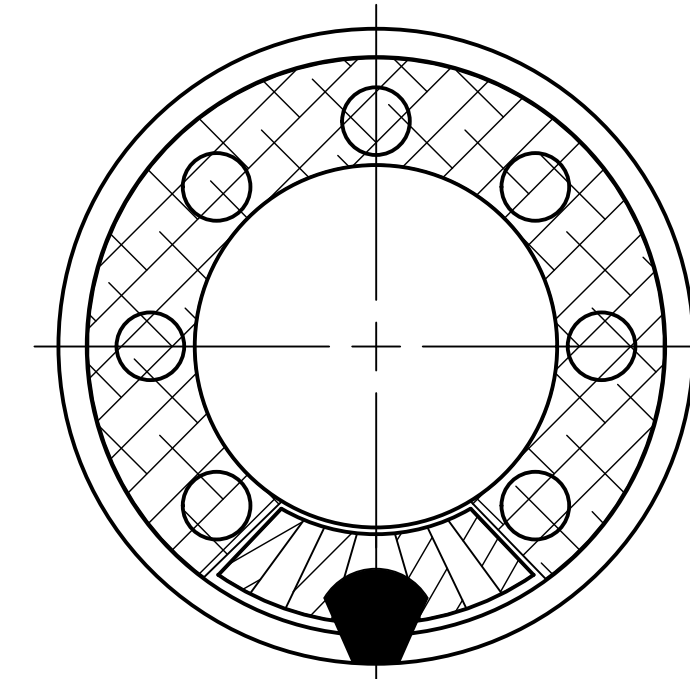

Part Number:	<b>SM280508-2</b>	
DRAWN	CJ	4/5/2021
CHECKED	P.D.	4/5/2021
Description:	Dynamic Speaker	APPROVED
	J.S.	4/5/2021
This document contains data proprietary to DB Unlimited. Any use or reproduction, in any form, without prior written permission of DB Unlimited is prohibited. All terms and conditions can be found at <a href="http://www.dbunlimitedco.com">www.dbunlimitedco.com</a>		

Top View

Side View

Bottom View

Items	Specifications	Conditions
Sound Pressure Level	92	dB (@ 10cm)
Resonant Frequency	550	Hz
Frequency Range	550 ~ 9,000	Hz
Nominal Power	1.5	W
Max. Power	3.0	W
Impedance	8	Ω
Cone Material	Paper	
Mount Type	Flush Mount	
Storage Temperature	-30 ~ +60	°C
Operating Temperature	-20 ~ +60	°C
Weight	8.7	g