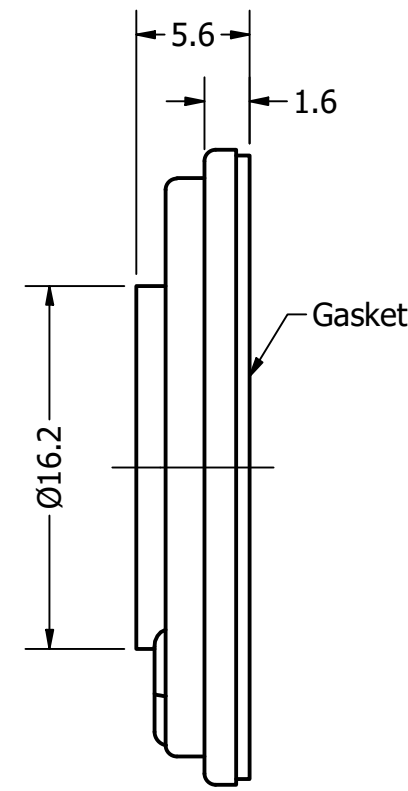

Part Number:	<b>SM280508-2</b>	
DRAWN	CJ	4/5/2021
CHECKED	P.D.	4/5/2021
Description:	Dynamic Speaker	APPROVED
	J.S.	4/5/2021
This document contains data proprietary to DB Unlimited. Any use or reproduction, in any form, without prior written permission of DB Unlimited is prohibited. All terms and conditions can be found at <a href="http://www.dbunlimitedco.com">www.dbunlimitedco.com</a>		

Top View

Side View

Bottom View

Items	Specifications	Conditions
Sound Pressure Level	92	dB (@ 10cm)
Resonant Frequency	550	Hz
Frequency Range	550 ~ 9,000	Hz
Nominal Power	1.5	W
Max. Power	3.0	W
Impedance	8	Ω
Cone Material	Paper	
Mount Type	Flush Mount	
Storage Temperature	-30 ~ +60	°C
Operating Temperature	-20 ~ +60	°C
Weight	8.7	g

REVISION HISTORY			
REV	DESCRIPTION	DATE	APPROVED
	Released from Engineering	2/5/2014	J.S.
1	Revised cone material to paper, updated to new template	4/5/2021	J.S.

NOTES	
1) All dimensions are in mm unless otherwise noted	
2) All tolerances are ± 0.5 mm unless otherwise noted	
3) All parts meet RoHS	
4) Subject to change or redrawn without notice	