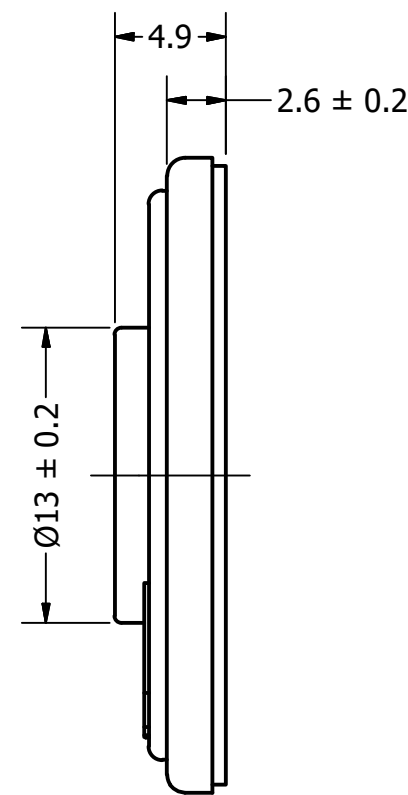

Part Number:	<b>SM280708-1</b>	
DESCRIPTION:	Dynamic Speaker	
DRAWN	CJ	4/7/2017
CHECKED	P.D.	4/7/2017
APPROVED	C.E.	4/7/2017

This document contains data proprietary to DB Unlimited. Any use or reproduction, in any form, without prior written permission of DB Unlimited is prohibited. All terms and conditions can be found at [www.dbunlimitedco.com](http://www.dbunlimitedco.com)

Top View

Side View

Bottom View

Items	Specifications	Conditions
Sound Pressure Level	103	dB (@ 10cm)
Resonant Frequency	700	Hz
Frequency Range	700 ~ 10,000	Hz
Nominal Power	1	W
Max. Power	1.5	W
Impedance	8	Ω
Cone Material	Mylar	
Mount Type	Flush Mount	
Storage Temperature	-20 ~ +55	°C
Operating Temperature	-20 ~ +55	°C
Weight	5.8	g

REVISION HISTORY			
REV	DESCRIPTION	DATE	APPROVED
	Released from Engineering	2/5/2014	J.S.
1	Update drawing template, correct SPL value	4/7/2017	C.E.

- NOTES
- 1) All dimensions are in mm unless otherwise noted
  - 2) All tolerances are ± 0.3 mm unless otherwise noted
  - 3) All parts meet RoHS
  - 4) Subject to change or redrawn without notice