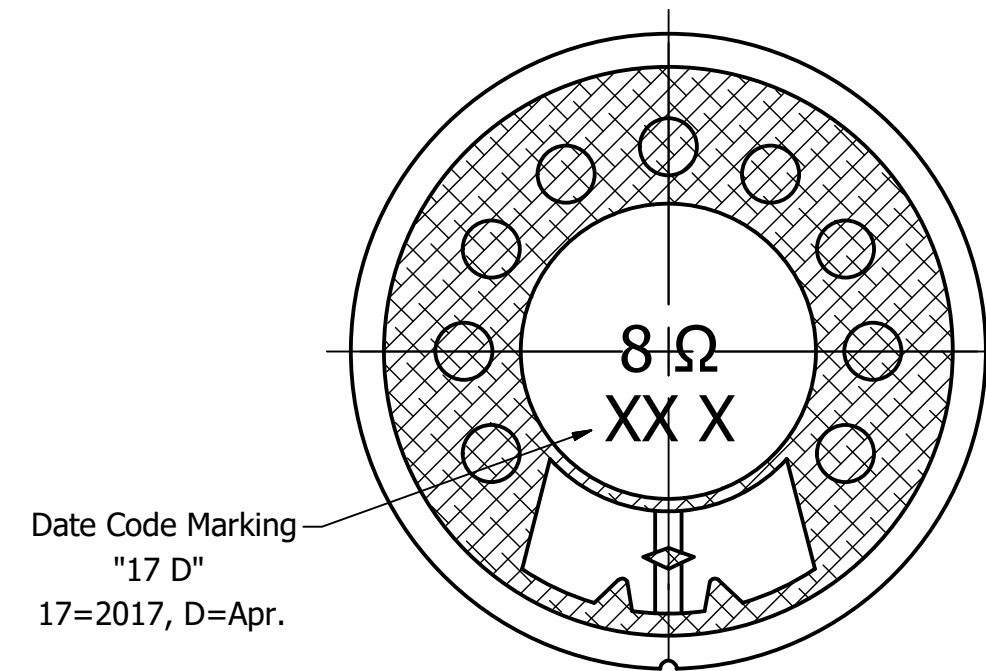

Part Number:	<b>SM280708-1</b>	
DESCRIPTION:	Dynamic Speaker	
DRAWN	CJ	4/7/2017
CHECKED	P.D.	4/7/2017
APPROVED	C.E.	4/7/2017

This document contains data proprietary to DB Unlimited. Any use or reproduction, in any form, without prior written permission of DB Unlimited is prohibited. All terms and conditions can be found at [www.dbunlimitedco.com](http://www.dbunlimitedco.com)

Top View

Side View

Bottom View

Items	Specifications	Conditions
Sound Pressure Level	103	dB (@ 10cm)
Resonant Frequency	700	Hz
Frequency Range	700 ~ 10,000	Hz
Nominal Power	1	W
Max. Power	1.5	W
Impedance	8	Ω
Cone Material	Mylar	
Mount Type	Flush Mount	
Storage Temperature	-20 ~ +55	°C
Operating Temperature	-20 ~ +55	°C
Weight	5.8	g

REVISION HISTORY			
REV	DESCRIPTION	DATE	APPROVED
	Released from Engineering	2/5/2014	J.S.
1	Update drawing template, correct SPL value	4/7/2017	C.E.

- NOTES
- 1) All dimensions are in mm unless otherwise noted
  - 2) All tolerances are ± 0.3 mm unless otherwise noted
  - 3) All parts meet RoHS
  - 4) Subject to change or redrawn without notice