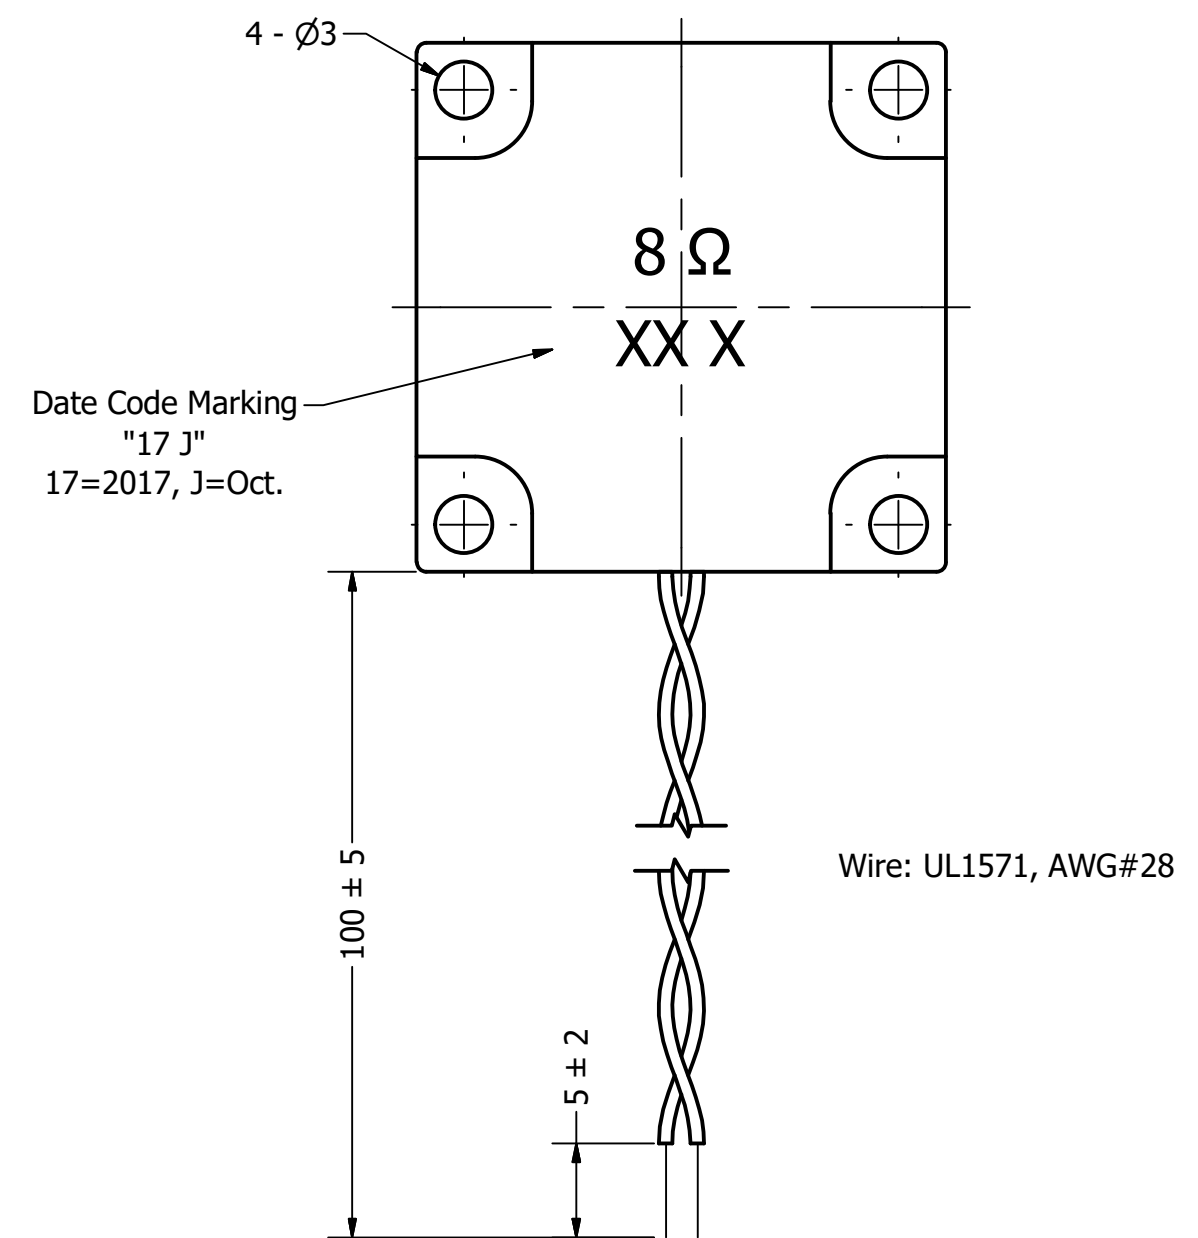

| | | |
|--|-------------------|------------|
| Part Number: | SM280708-2 | |
| DESCRIPTION: | Dynamic Speaker | |
| DRAWN | CJ | 10/13/2017 |
| CHECKED | | 10/24/2017 |
| P.D. | | 10/24/2017 |
| APPROVED | C.E. | 10/24/2017 |
| This document contains data proprietary to DB Unlimited. Any use or reproduction, in any form, without prior written permission of DB Unlimited is prohibited. All terms and conditions can be found at www.dbunlimitedco.com | | |

Top View

Side View

Bottom View

| Items | Specifications | Conditions |
|-----------------------|----------------|-------------------|
| Sound Pressure Level | 89 | dB (@ 10cm), Avg. |
| Resonant Frequency | 750 | Hz |
| Frequency Range | 750 ~ 6,000 | Hz |
| Nominal Power | 3 | W |
| Max. Power | 4 | W |
| Impedance | 8 | Ω |
| Cone Material | PET | |
| Mount Type | Frame Mount | |
| Storage Temperature | -40 ~ +85 | °C |
| Operating Temperature | -30 ~ +70 | °C |
| Weight | 16.2 | g |

| REVISION HISTORY | | | |
|------------------|---------------------------|------------|----------|
| REV | DESCRIPTION | DATE | APPROVED |
| | Released from Engineering | 10/24/2017 | C.E. |

| NOTES | |
|---|--|
| 1) All dimensions are in mm unless otherwise noted | |
| 2) All tolerances are ± 0.5 mm unless otherwise noted | |
| 3) All parts meet RoHS | |
| 4) Subject to change or redrawn without notice | |