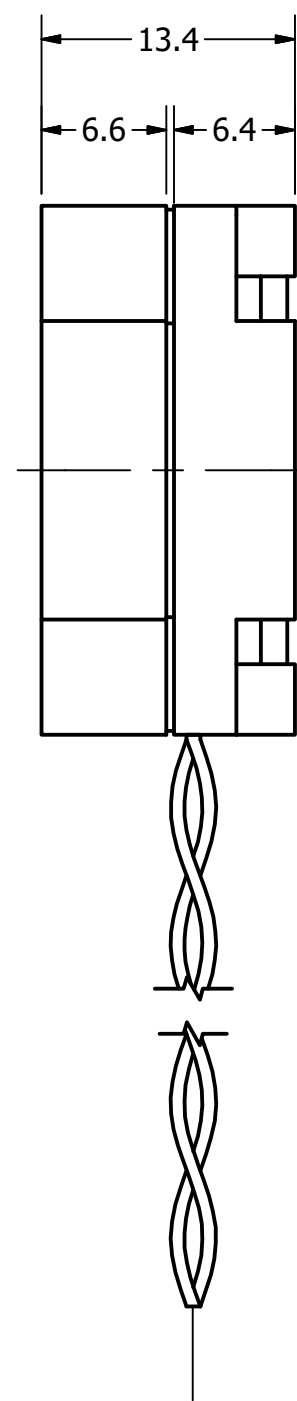

| | | |
|--|-------------------|------------|
| Part Number: | SM280708-2 | |
| DESCRIPTION: | Dynamic Speaker | |
| DRAWN | CJ | 10/13/2017 |
| CHECKED | | 10/24/2017 |
| P.D. | | 10/24/2017 |
| APPROVED | C.E. | 10/24/2017 |
| This document contains data proprietary to DB Unlimited. Any use or reproduction, in any form, without prior written permission of DB Unlimited is prohibited. All terms and conditions can be found at www.dbunlimitedco.com | | |

Top View

Side View

Bottom View

| Items | Specifications | Conditions |
|-----------------------|----------------|-------------------|
| Sound Pressure Level | 89 | dB (@ 10cm), Avg. |
| Resonant Frequency | 750 | Hz |
| Frequency Range | 750 ~ 6,000 | Hz |
| Nominal Power | 3 | W |
| Max. Power | 4 | W |
| Impedance | 8 | Ω |
| Cone Material | PET | |
| Mount Type | Frame Mount | |
| Storage Temperature | -40 ~ +85 | °C |
| Operating Temperature | -30 ~ +70 | °C |
| Weight | 16.2 | g |

| REVISION HISTORY | | | |
|------------------|---------------------------|------------|----------|
| REV | DESCRIPTION | DATE | APPROVED |
| | Released from Engineering | 10/24/2017 | C.E. |

| NOTES | |
|---|--|
| 1) All dimensions are in mm unless otherwise noted | |
| 2) All tolerances are ± 0.5 mm unless otherwise noted | |
| 3) All parts meet RoHS | |
| 4) Subject to change or redrawn without notice | |