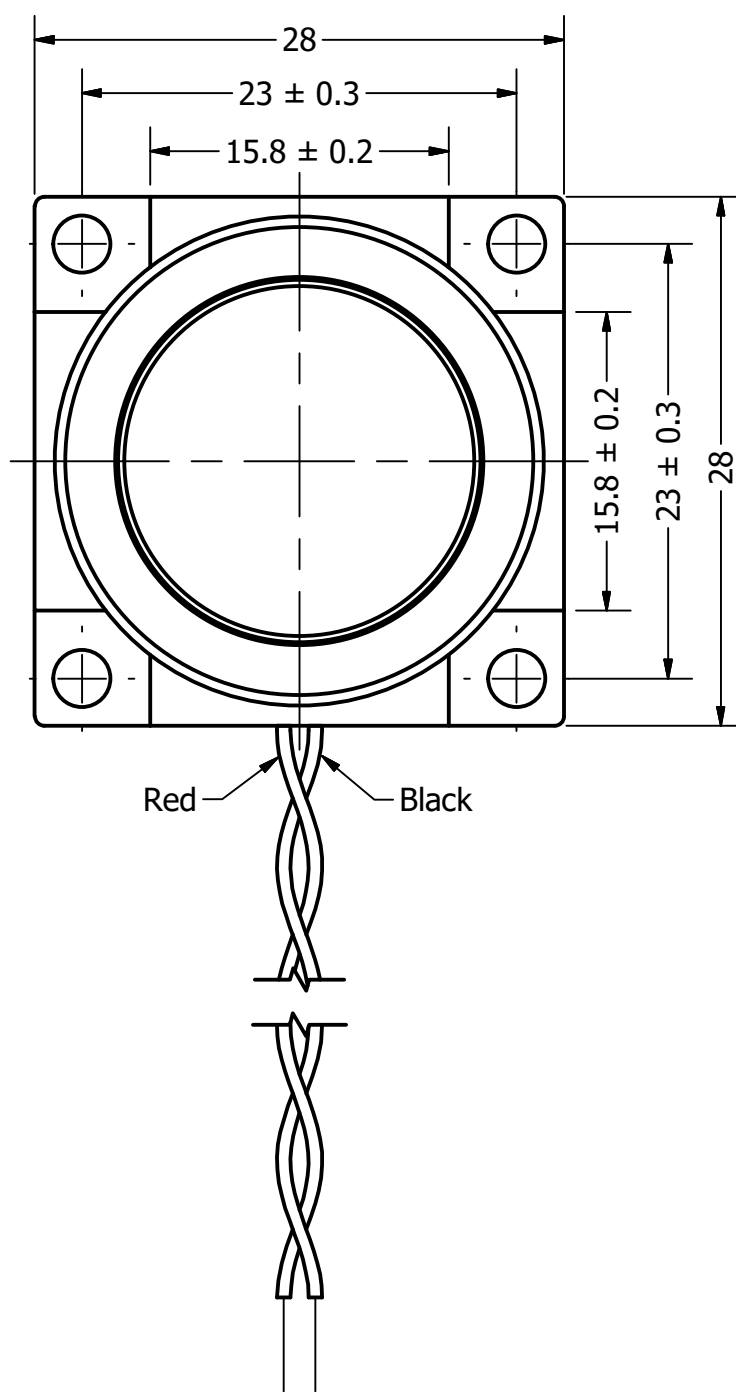

| | | |
|--|-------------------|------------|
| Part Number: | SM280708-2 | |
| DESCRIPTION: | Dynamic Speaker | |
| DRAWN | CJ | 10/13/2017 |
| CHECKED | | 10/24/2017 |
| P.D. | | 10/24/2017 |
| APPROVED | C.E. | 10/24/2017 |
| This document contains data proprietary to DB Unlimited. Any use or reproduction, in any form, without prior written permission of DB Unlimited is prohibited. All terms and conditions can be found at www.dbunlimitedco.com | | |

Top View

Side View

Bottom View

| Items | Specifications | Conditions |
|-----------------------|----------------|-------------------|
| Sound Pressure Level | 89 | dB (@ 10cm), Avg. |
| Resonant Frequency | 750 | Hz |
| Frequency Range | 750 ~ 6,000 | Hz |
| Nominal Power | 3 | W |
| Max. Power | 4 | W |
| Impedance | 8 | Ω |
| Cone Material | PET | |
| Mount Type | Frame Mount | |
| Storage Temperature | -40 ~ +85 | °C |
| Operating Temperature | -30 ~ +70 | °C |
| Weight | 16.2 | g |

| REVISION HISTORY | | | |
|------------------|---------------------------|------------|----------|
| REV | DESCRIPTION | DATE | APPROVED |
| | Released from Engineering | 10/24/2017 | C.E. |

| NOTES | |
|---|--|
| 1) All dimensions are in mm unless otherwise noted | |
| 2) All tolerances are ± 0.5 mm unless otherwise noted | |
| 3) All parts meet RoHS | |
| 4) Subject to change or redrawn without notice | |