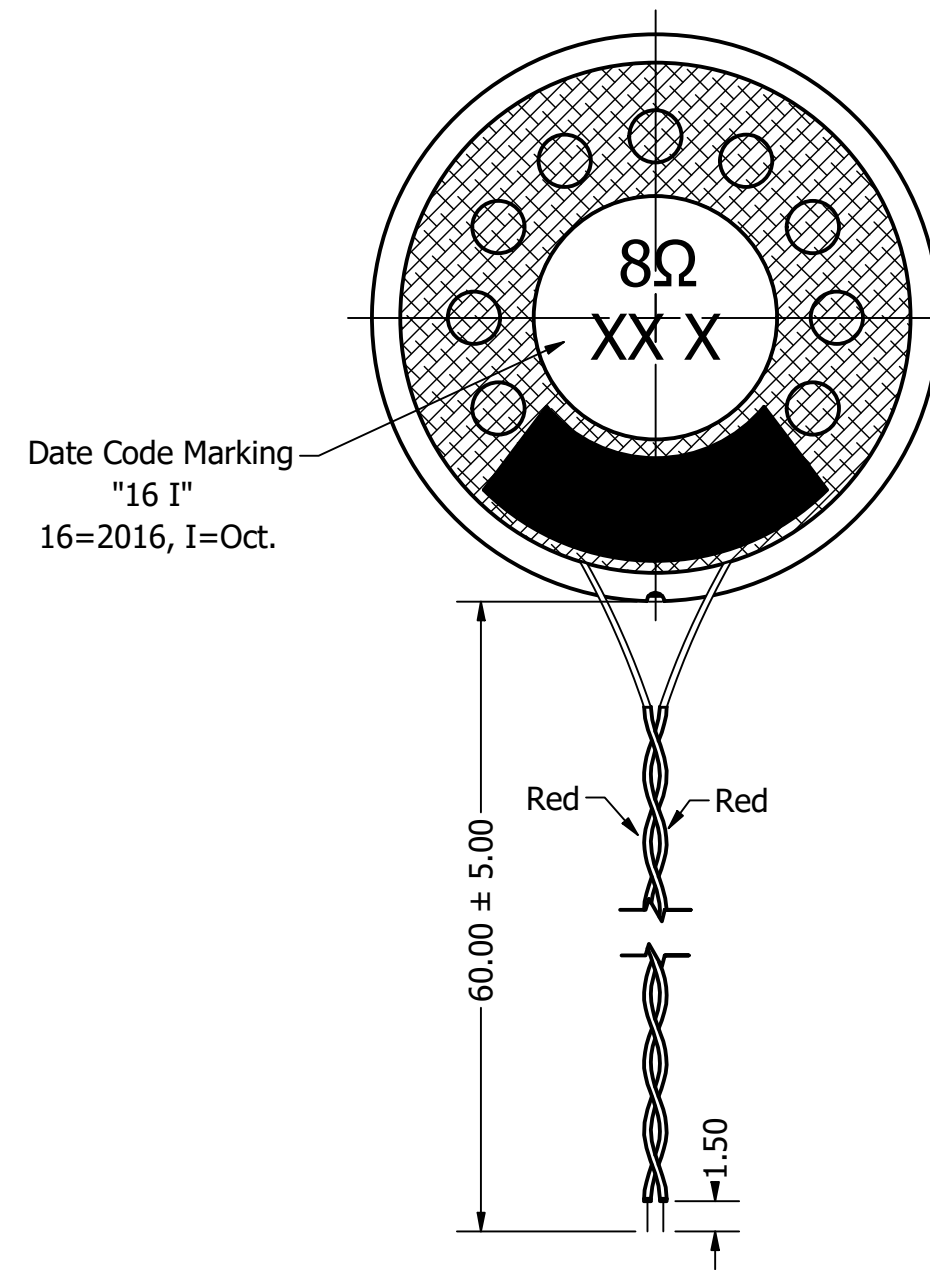

Part Number:	<b>SM300408-2</b>	
DESCRIPTION:	Dynamic Speaker	
DRAWN	CJ	8/10/2016
CHECKED		8/10/2016
P.D.		8/10/2016
APPROVED	J.S.	8/10/2016

This document contains data proprietary to DB Unlimited. Any use or reproduction, in any form, without prior written permission of DB Unlimited is prohibited. All terms and conditions can be found at [www.dbunlimitedco.com](http://www.dbunlimitedco.com)

Top View

Side View

Bottom View

Items	Specifications	Conditions
Sound Pressure Level	98	dB (@ 10cm)
Resonant Frequency	470	Hz
Frequency Range	470 ~ 6,000	Hz
Nominal Power	0.5	W
Max. Power	1	W
Impedance	8	Ω
Cone Material	Mylar	
Mount Type	Flush Mount	
Storage Temperature	-30 ~ +60	°C
Operating Temperature	-30 ~ +60	°C
Weight	6.5	g

REVISION HISTORY

REV	DESCRIPTION	DATE	APPROVED
	Released from Engineering	10/21/2013	J.S.
1	Updated to new template	8/10/2016	J.S.
2	Updated bottom view	1/8/2020	J.S.

NOTES

- 1) All dimensions are in mm unless otherwise noted
- 2) All tolerances are ± 0.5 mm unless otherwise noted
- 3) All parts meet RoHS
- 4) Subject to change or redrawn without notice