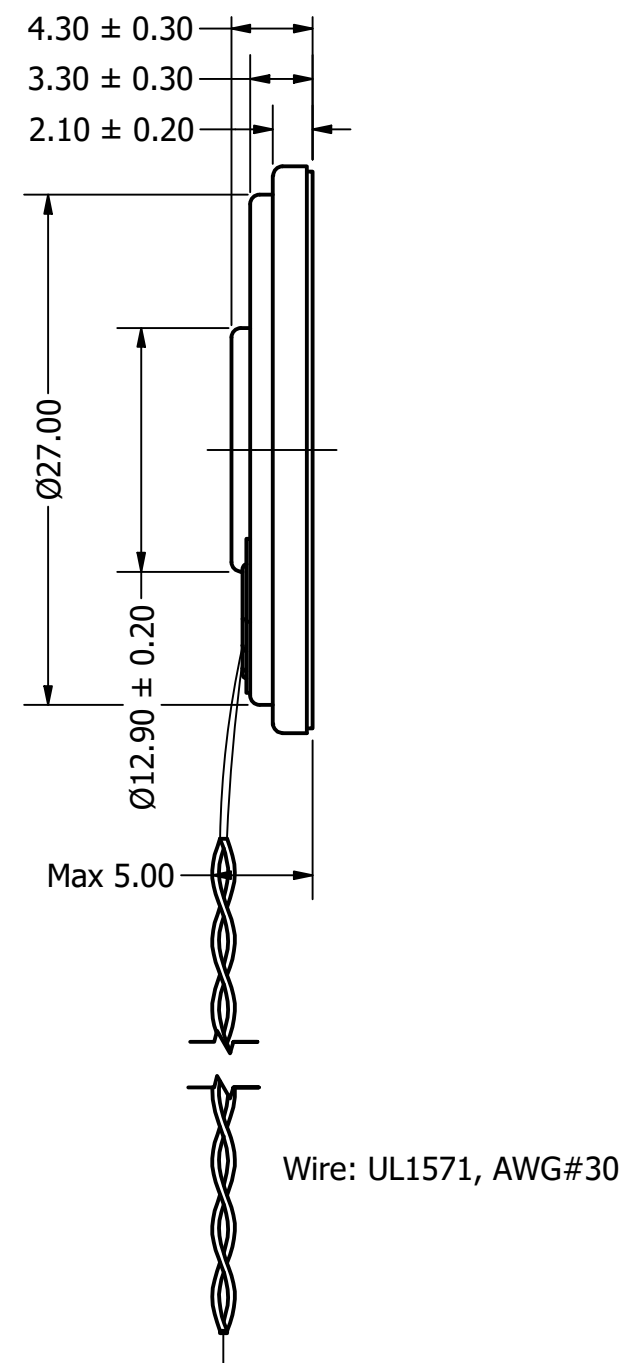

Part Number:	<b>SM300408-2</b>	
DESCRIPTION:	Dynamic Speaker	
DRAWN	CJ	8/10/2016
CHECKED		8/10/2016
P.D.		8/10/2016
APPROVED	J.S.	8/10/2016

This document contains data proprietary to DB Unlimited. Any use or reproduction, in any form, without prior written permission of DB Unlimited is prohibited. All terms and conditions can be found at [www.dbunlimitedco.com](http://www.dbunlimitedco.com)

Top View

Side View

Bottom View

Items	Specifications	Conditions
Sound Pressure Level	98	dB (@ 10cm)
Resonant Frequency	470	Hz
Frequency Range	470 ~ 6,000	Hz
Nominal Power	0.5	W
Max. Power	1	W
Impedance	8	Ω
Cone Material	Mylar	
Mount Type	Flush Mount	
Storage Temperature	-30 ~ +60	°C
Operating Temperature	-30 ~ +60	°C
Weight	6.5	g

REVISION HISTORY

REV	DESCRIPTION	DATE	APPROVED
	Released from Engineering	10/21/2013	J.S.
1	Updated to new template	8/10/2016	J.S.
2	Updated bottom view	1/8/2020	J.S.

NOTES

- 1) All dimensions are in mm unless otherwise noted
- 2) All tolerances are ± 0.5 mm unless otherwise noted
- 3) All parts meet RoHS
- 4) Subject to change or redrawn without notice