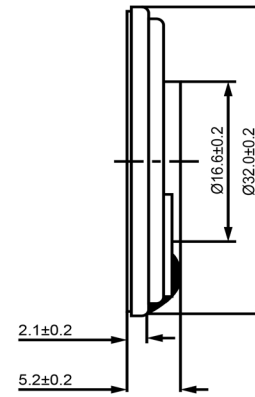

TOP VIEW

SIDE VIEW

Specifications			Notes	Revision History										
Description	Value	Unit		Version	Description	Date	Approved	Drawn by	Date	Checked by	Date	Approved by	Date	
Shape	Round		1) All dimensions are in mm unless otherwise noted 2) All parts meet RoHS  DB UNLIMITED	1	Released from Engineering	10/21/2013	J.S	A.B.	10/21/2013	C.E.	10/21/2013	J.S	10/21/2013	
Resonant Frequency	668	(Hz)												
Frequency Range	668 ~ 9,000	(Hz)												
SPL @ 10cm	92	(dBA)												
Impedance	32	(Ohm)												
Cone Material	Mylar													
Nominal Power	0.5	(W)												
Max Power	1	(W)												
Mount Type	Flush													
Operating Temperature	-40 ~ +85	°C												
Storage Temperature	-40 ~ +85	°C												
Weight	7.95	(g)												