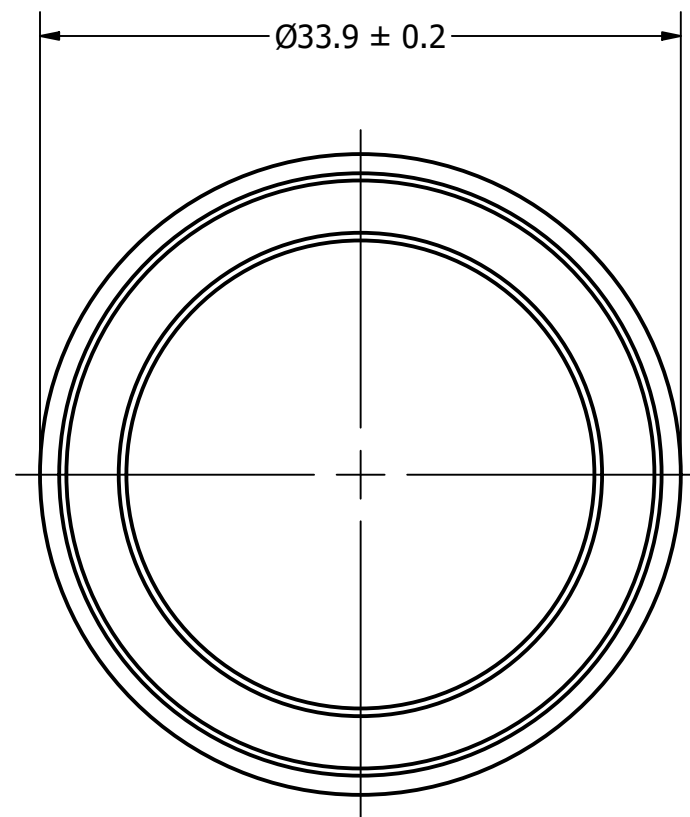

Part Number:	SM330104-1	
DESCRIPTION:	Dynamic Speaker	
DRAWN	CJ	1/29/2018
CHECKED		1/31/2018
P.D.		1/31/2018
APPROVED	C.E.	1/31/2018

This document contains data proprietary to DB Unlimited. Any use or reproduction, in any form, without prior written permission of DB Unlimited is prohibited. All terms and conditions can be found at www.dbunlimitedco.com

Top View

Side View

Bottom View

Items	Specifications	Conditions	REVISION HISTORY			
Sound Pressure Level	99	dB (@ 10cm), Avg.	REV	DESCRIPTION	DATE	APPROVED
Resonant Frequency	220 ± 100	Hz		Released from Engineering	1/31/2018	C.E.
Frequency Range	150 ~ 20,000	Hz	1	Updated SPL	4/20/2018	C.E.
Nominal Power	2.5	W	2	Updated resonant frequency	10/29/2018	C.E.
Max. Power	3	W				
Impedance	4	Ω				
			NOTES			
Cone Material	Aluminum		1) All dimensions are in mm unless otherwise noted			
Mount Type	Flush Mount		2) All tolerances are ± 0.5 mm unless otherwise noted			
Storage Temperature	-30 ~ +60	°C	3) All parts meet RoHS			
Operating Temperature	-20 ~ +50	°C	4) Subject to change or redrawn without notice			
Weight	34.0	g				