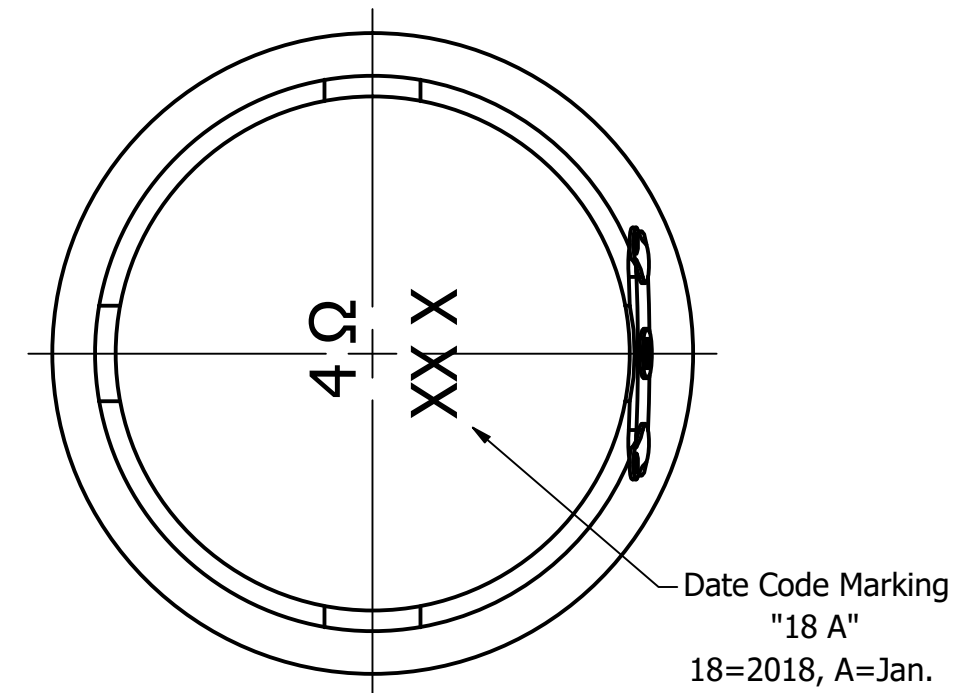

Part Number:	SM330104-1	
DESCRIPTION:	Dynamic Speaker	
DRAWN	CJ	1/29/2018
CHECKED		1/31/2018
P.D.		1/31/2018
APPROVED	C.E.	1/31/2018

This document contains data proprietary to DB Unlimited. Any use or reproduction, in any form, without prior written permission of DB Unlimited is prohibited. All terms and conditions can be found at www.dbunlimitedco.com

Top View

Side View

Bottom View

Items	Specifications	Conditions	REVISION HISTORY			
Sound Pressure Level	99	dB (@ 10cm), Avg.	REV	DESCRIPTION	DATE	APPROVED
Resonant Frequency	220 ± 100	Hz		Released from Engineering	1/31/2018	C.E.
Frequency Range	150 ~ 20,000	Hz	1	Updated SPL	4/20/2018	C.E.
Nominal Power	2.5	W	2	Updated resonant frequency	10/29/2018	C.E.
Max. Power	3	W				
Impedance	4	Ω				
			NOTES			
Cone Material	Aluminum		1) All dimensions are in mm unless otherwise noted			
Mount Type	Flush Mount		2) All tolerances are ± 0.5 mm unless otherwise noted			
Storage Temperature	-30 ~ +60	°C	3) All parts meet RoHS			
Operating Temperature	-20 ~ +50	°C	4) Subject to change or redrawn without notice			
Weight	34.0	g				