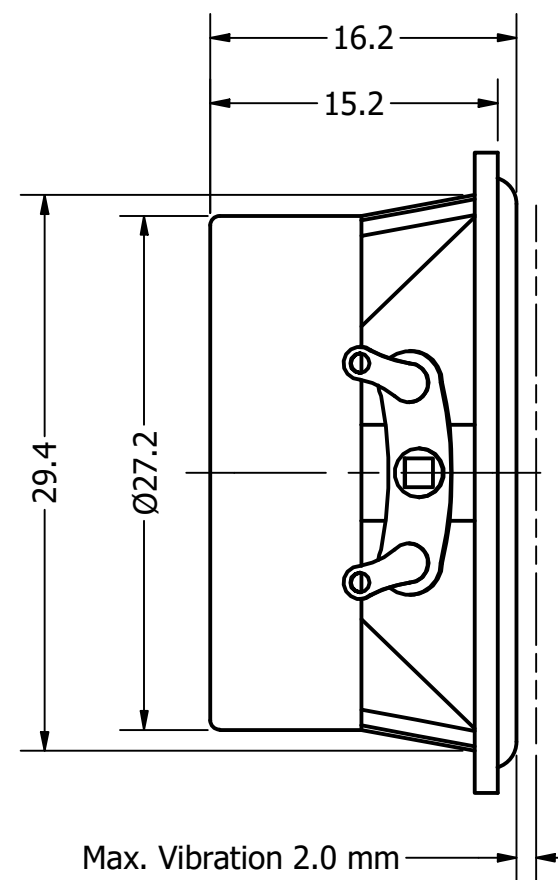

Part Number:	SM330104-1	
DESCRIPTION:	Dynamic Speaker	
DRAWN	CJ	1/29/2018
CHECKED		1/31/2018
P.D.		1/31/2018
APPROVED	C.E.	1/31/2018

This document contains data proprietary to DB Unlimited. Any use or reproduction, in any form, without prior written permission of DB Unlimited is prohibited. All terms and conditions can be found at www.dbunlimitedco.com

Top View

Side View

Bottom View

Items	Specifications	Conditions	REVISION HISTORY			
Sound Pressure Level	99	dB (@ 10cm), Avg.	REV	DESCRIPTION	DATE	APPROVED
Resonant Frequency	220 ± 100	Hz		Released from Engineering	1/31/2018	C.E.
Frequency Range	150 ~ 20,000	Hz	1	Updated SPL	4/20/2018	C.E.
Nominal Power	2.5	W	2	Updated resonant frequency	10/29/2018	C.E.
Max. Power	3	W				
Impedance	4	Ω				
			NOTES			
Cone Material	Aluminum		1) All dimensions are in mm unless otherwise noted			
Mount Type	Flush Mount		2) All tolerances are ± 0.5 mm unless otherwise noted			
Storage Temperature	-30 ~ +60	°C	3) All parts meet RoHS			
Operating Temperature	-20 ~ +50	°C	4) Subject to change or redrawn without notice			
Weight	34.0	g				