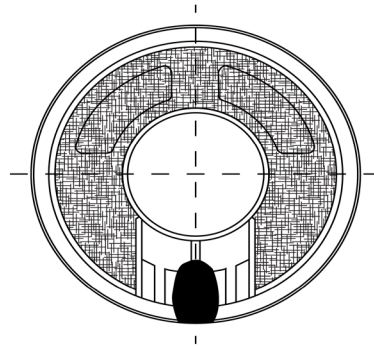

TOP VIEW

SIDE VIEW

Specifications			Notes	Revision History									
Description	Value	Unit		Version	Description	Date	Approved	Drawn by	Date	Checked by	Date	Approved by	Date
Shape	Round		1) All dimensions are in mm unless otherwise noted 2) All parts meet RoHS	1	Released from Engineering	10/21/2013	J.S	A.B.	10/21/2013	C.E.	10/21/2013	J.S	10/21/2013
Resonant Frequency	520	(Hz)											
Frequency Range	520 ~ 6,000	(Hz)											
SPL @ 10cm	90	(dBA)											
Impedance	32	(Ohm)											
Cone Material	Mylar												
Nominal Power	0.5	(W)											
Max Power	0.8	(W)											
Mount Type	Flush												
Operating Temperature	-40 ~ +85	°C											
Storage Temperature	-40 ~ +85	°C											
Weight	9	(g)											