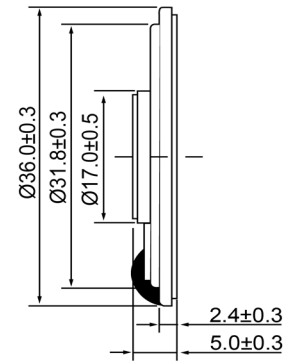

TOP VIEW

SIDE VIEW

Specifications			Notes	Revision History									
Description	Value	Unit		Version	Description	Date	Approved	Drawn by	Date	Checked by	Date	Approved by	Date
Shape	Round		1) All dimensions are in mm unless otherwise noted 2) All parts meet RoHS	1	Released from Engineering	10/21/2013	J.S	A.B.	10/21/2013	C.E.	10/21/2013	J.S	10/21/2013
Resonant Frequency	520	(Hz)											
Frequency Range	520 ~ 6,000	(Hz)											
SPL @ 10cm	90	(dBA)											
Impedance	32	(Ohm)											
Cone Material	Mylar												
Nominal Power	0.5	(W)											
Max Power	0.8	(W)											
Mount Type	Flush												
Operating Temperature	-40 ~ +85	°C											
Storage Temperature	-40 ~ +85	°C											
Weight	9	(g)											