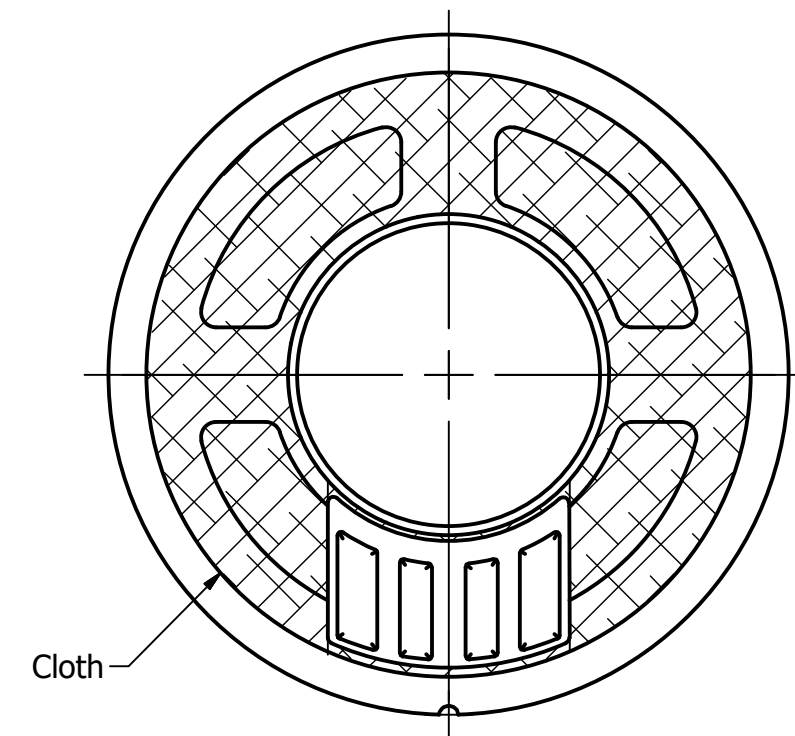

Top View

Side View

Bottom View

Items	Specifications	Conditions
Sound Pressure Level	97	dB (@ 10cm)
Resonant Frequency	600	Hz
Frequency Range	600 ~ 4,600	Hz
Nominal Power	0.5	W
Max. Power	1	W
Impedance	16	Ω
Cone Material	Mylar	
Mount Type	Flush Mount	
Storage Temperature	-40 ~ +66	°C
Operating Temperature	-40 ~ +66	°C
Weight	8.2	g