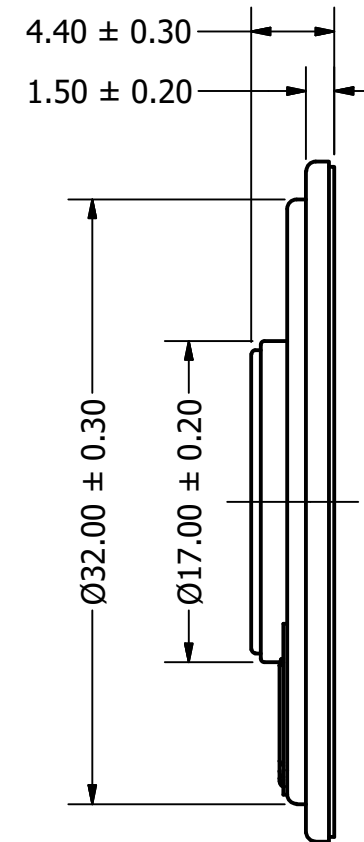

Part Number:	SM360616-1	
DESCRIPTION:	Dynamic Speaker	
DRAWN	CJ	8/4/2016
CHECKED	P.D.	8/4/2016
APPROVED	J.S.	8/4/2016
This document contains data proprietary to DB Unlimited. Any use or reproduction, in any form, without prior written permission of DB Unlimited is prohibited. All terms and conditions can be found at www.dbunlimitedco.com		

Top View

Side View

Bottom View

Items	Specifications	Conditions
Sound Pressure Level	97	dB (@ 10cm)
Resonant Frequency	600	Hz
Frequency Range	600 ~ 4,600	Hz
Nominal Power	0.5	W
Max. Power	1	W
Impedance	16	Ω
Cone Material	Mylar	
Mount Type	Flush Mount	
Storage Temperature	-40 ~ +66	°C
Operating Temperature	-40 ~ +66	°C
Weight	8.2	g

REVISION HISTORY

REV	DESCRIPTION	DATE	APPROVED
1	Released from Engineering Corrected max. power	8/4/2016 5/18/2017	J.S. C.E.

NOTES

- 1) All dimensions are in mm unless otherwise noted
- 2) All tolerances are ± 0.5 mm unless otherwise noted
- 3) All parts meet RoHS
- 4) Subject to change or redrawn without notice