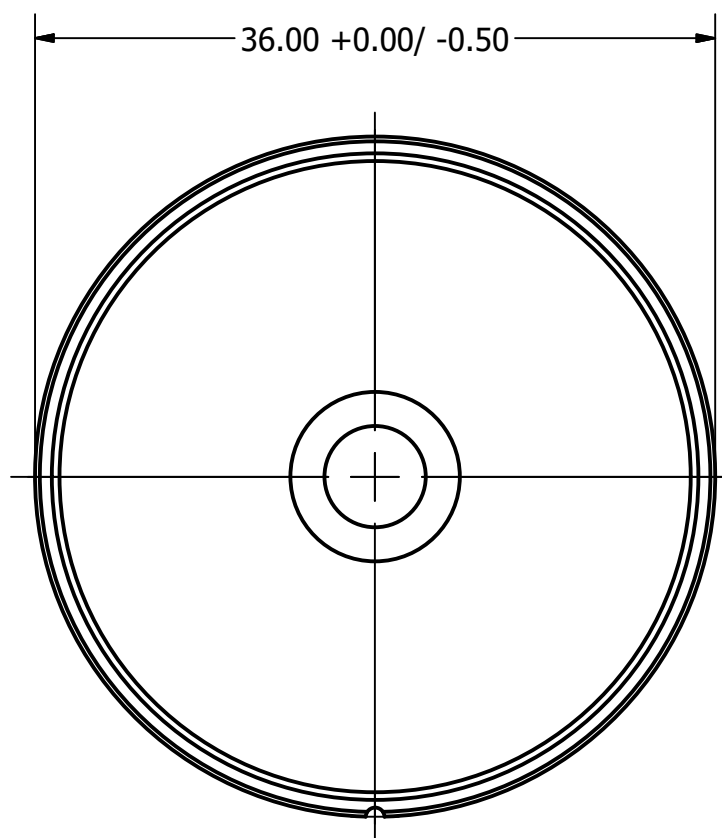

Top View

Side View

Bottom View

Items	Specifications	Conditions
Sound Pressure Level	97	dB (@ 10cm)
Resonant Frequency	600	Hz
Frequency Range	600 ~ 4,600	Hz
Nominal Power	0.5	W
Max. Power	1	W
Impedance	16	Ω
Cone Material	Mylar	
Mount Type	Flush Mount	
Storage Temperature	-40 ~ +66	°C
Operating Temperature	-40 ~ +66	°C
Weight	8.2	g