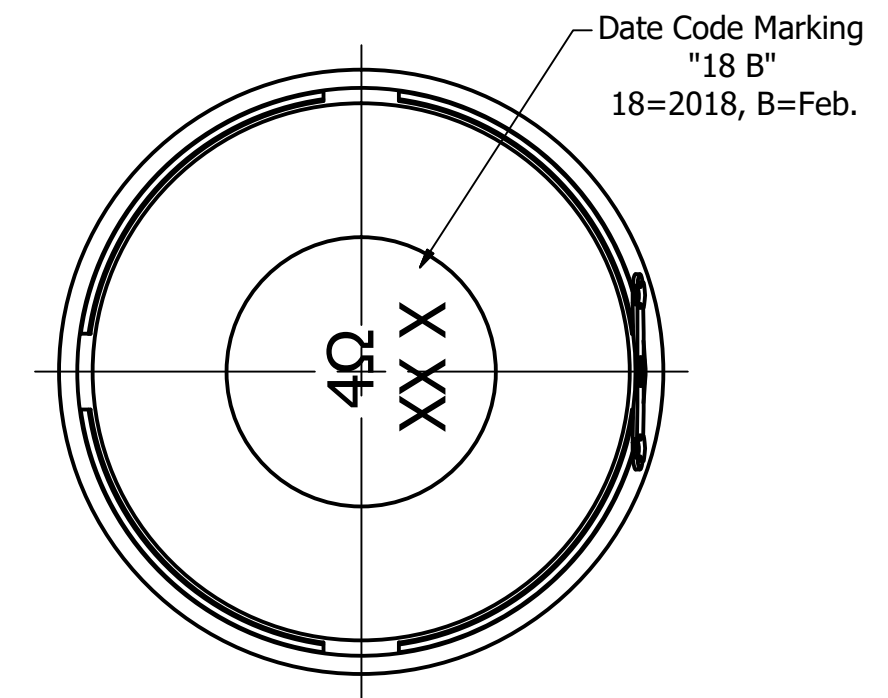

Part Number:	<b>SM400204-1</b>	
DESCRIPTION:	Dynamic Speaker	
DRAWN	CJ	2/7/2018
CHECKED	J.S.	2/8/2018
APPROVED	C.E.	2/8/2018
This document contains data proprietary to DB Unlimited. Any use or reproduction, in any form, without prior written permission of DB Unlimited is prohibited. All terms and conditions can be found at <a href="http://www.dbunlimitedco.com">www.dbunlimitedco.com</a>		

Top View

Side View

Bottom View

Items	Specifications	Conditions
Sound Pressure Level	99	dB (@ 10cm), Avg.
Resonant Frequency	220	Hz
Frequency Range	220 ~ 20,000	Hz
Nominal Power	3	W
Max. Power	4	W
Impedance	4	Ω
Cone Material	PU + Aluminum	
Mount Type	Flush Mount	
Storage Temperature	-20 ~ +55	°C
Operating Temperature	-20 ~ +55	°C
Weight	18.5	g

REVISION HISTORY			
REV	DESCRIPTION	DATE	APPROVED
1	Released from Engineering	2/8/2018	C.E.
2	Removed lead wires	2/19/2018	C.E.
	Updated tolerances	4/19/2018	C.E.

NOTES	
1)	All dimensions are in mm unless otherwise noted
2)	All tolerances are ± 0.5 mm unless otherwise noted
3)	All parts meet RoHS
4)	Subject to change or redrawn without notice