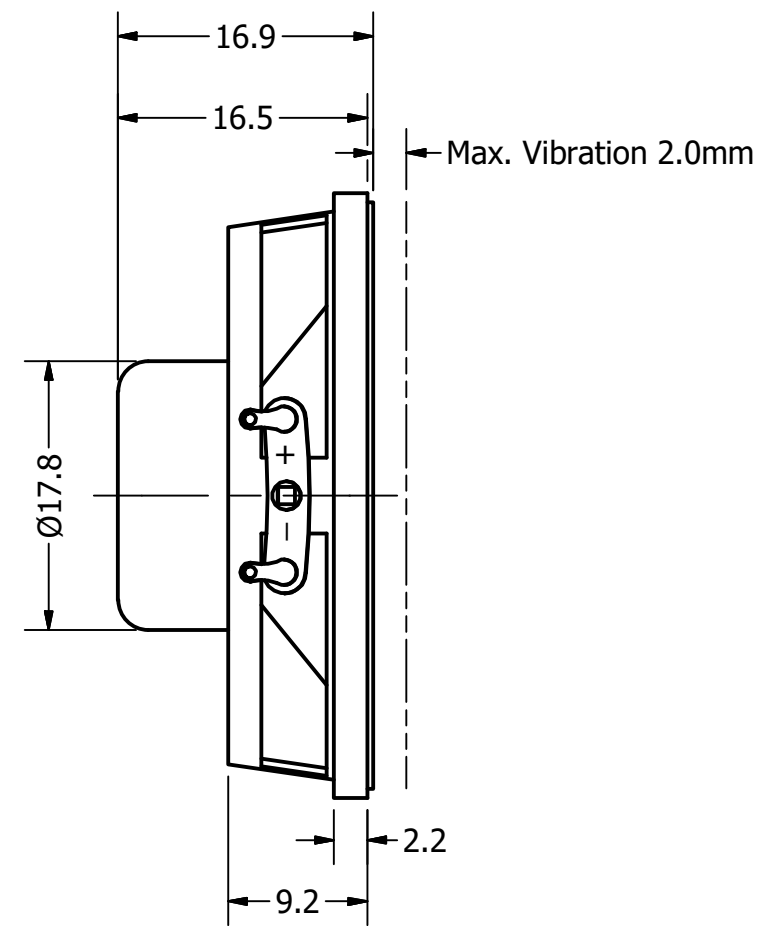

Top View

Side View

Bottom View

Items	Specifications	Conditions
Sound Pressure Level	99	dB (@ 10cm), Avg.
Resonant Frequency	220	Hz
Frequency Range	220 ~ 20,000	Hz
Nominal Power	3	W
Max. Power	4	W
Impedance	4	Ω
Cone Material	PU + Aluminum	
Mount Type	Flush Mount	
Storage Temperature	-20 ~ +55	°C
Operating Temperature	-20 ~ +55	°C
Weight	18.5	g

REVISION HISTORY			
REV	DESCRIPTION	DATE	APPROVED
1	Released from Engineering	2/8/2018	C.E.
2	Removed lead wires	2/19/2018	C.E.
	Updated tolerances	4/19/2018	C.E.

NOTES	
1)	All dimensions are in mm unless otherwise noted
2)	All tolerances are ± 0.5 mm unless otherwise noted
3)	All parts meet RoHS
4)	Subject to change or redrawn without notice