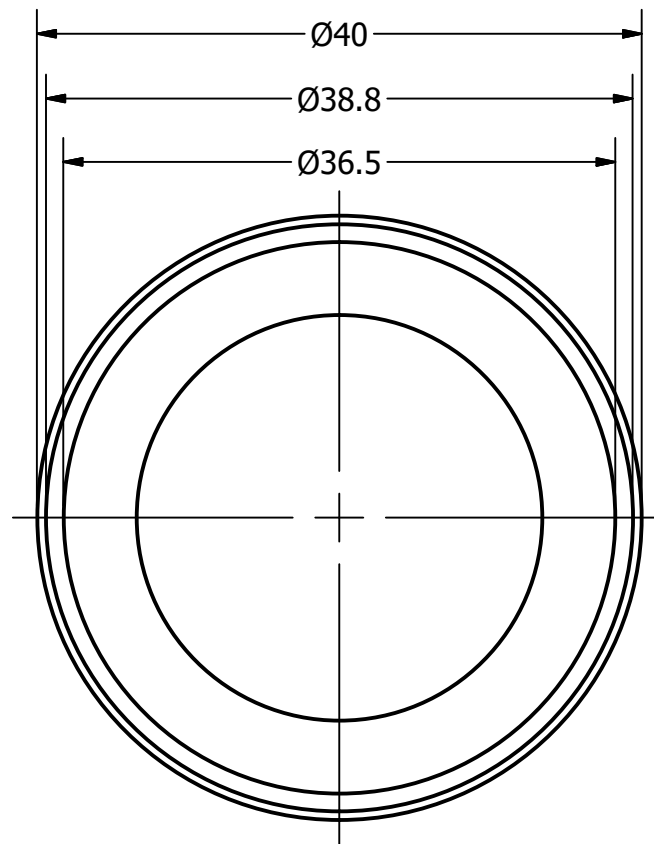

Part Number:	<b>SM400204-1</b>	
DESCRIPTION:	Dynamic Speaker	
DRAWN	CJ	2/7/2018
CHECKED	J.S.	2/8/2018
APPROVED	C.E.	2/8/2018
This document contains data proprietary to DB Unlimited. Any use or reproduction, in any form, without prior written permission of DB Unlimited is prohibited. All terms and conditions can be found at <a href="http://www.dbunlimitedco.com">www.dbunlimitedco.com</a>		

Top View

Side View

Bottom View

Items	Specifications	Conditions
Sound Pressure Level	99	dB (@ 10cm), Avg.
Resonant Frequency	220	Hz
Frequency Range	220 ~ 20,000	Hz
Nominal Power	3	W
Max. Power	4	W
Impedance	4	Ω
Cone Material	PU + Aluminum	
Mount Type	Flush Mount	
Storage Temperature	-20 ~ +55	°C
Operating Temperature	-20 ~ +55	°C
Weight	18.5	g