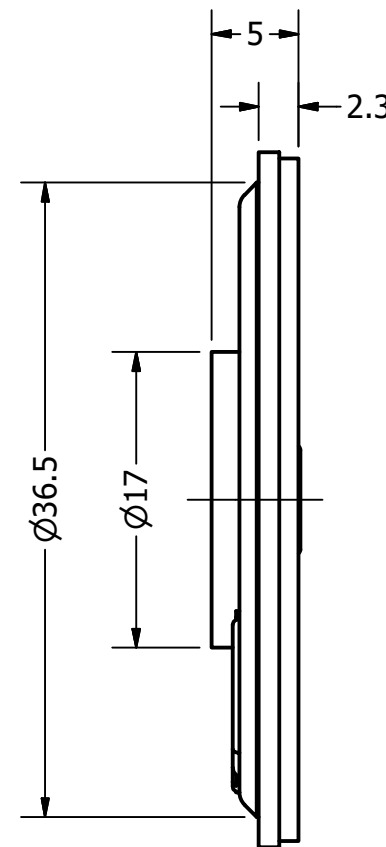

DB UNLIMITED

Part Number:	SM400608-3	
	DRAWN CJ	5/2/2017
Description:	CHECKED	5/2/2017
	P.D.	5/2/2017
	APPROVED C.E.	5/2/2017
This document contains data proprietary to DB Unlimited. Any use or reproduction, in any form, without prior written permission of DB Unlimited is prohibited. All terms and conditions can be found at www.dbunlimitedco.com		

Top View

Side View

Bottom View

Items	Specifications	Conditions
Sound Pressure Level	93	dB (@ 10cm)
Resonant Frequency	630	Hz
Frequency Range	630 ~ 6,000	Hz
Nominal Power	0.5	W
Max. Power	1	W
Impedance	8	Ω
Cone Material	Mylar	
Mount Type	Flush Mount	
Storage Temperature	-25 ~ +55	°C
Operating Temperature	-25 ~ +55	°C
Weight	9.5	g

REVISION HISTORY

REV	DESCRIPTION	DATE	APPROVED
1	Released from Engineering	10/21/2013	J.S.
	Correct nominal and max power, update to new template	5/2/2017	C.E.

NOTES

- 1) All dimensions are in mm unless otherwise noted
- 2) All tolerances are ± 0.5 mm unless otherwise noted
- 3) All parts meet RoHS
- 4) Subject to change or redrawn without notice