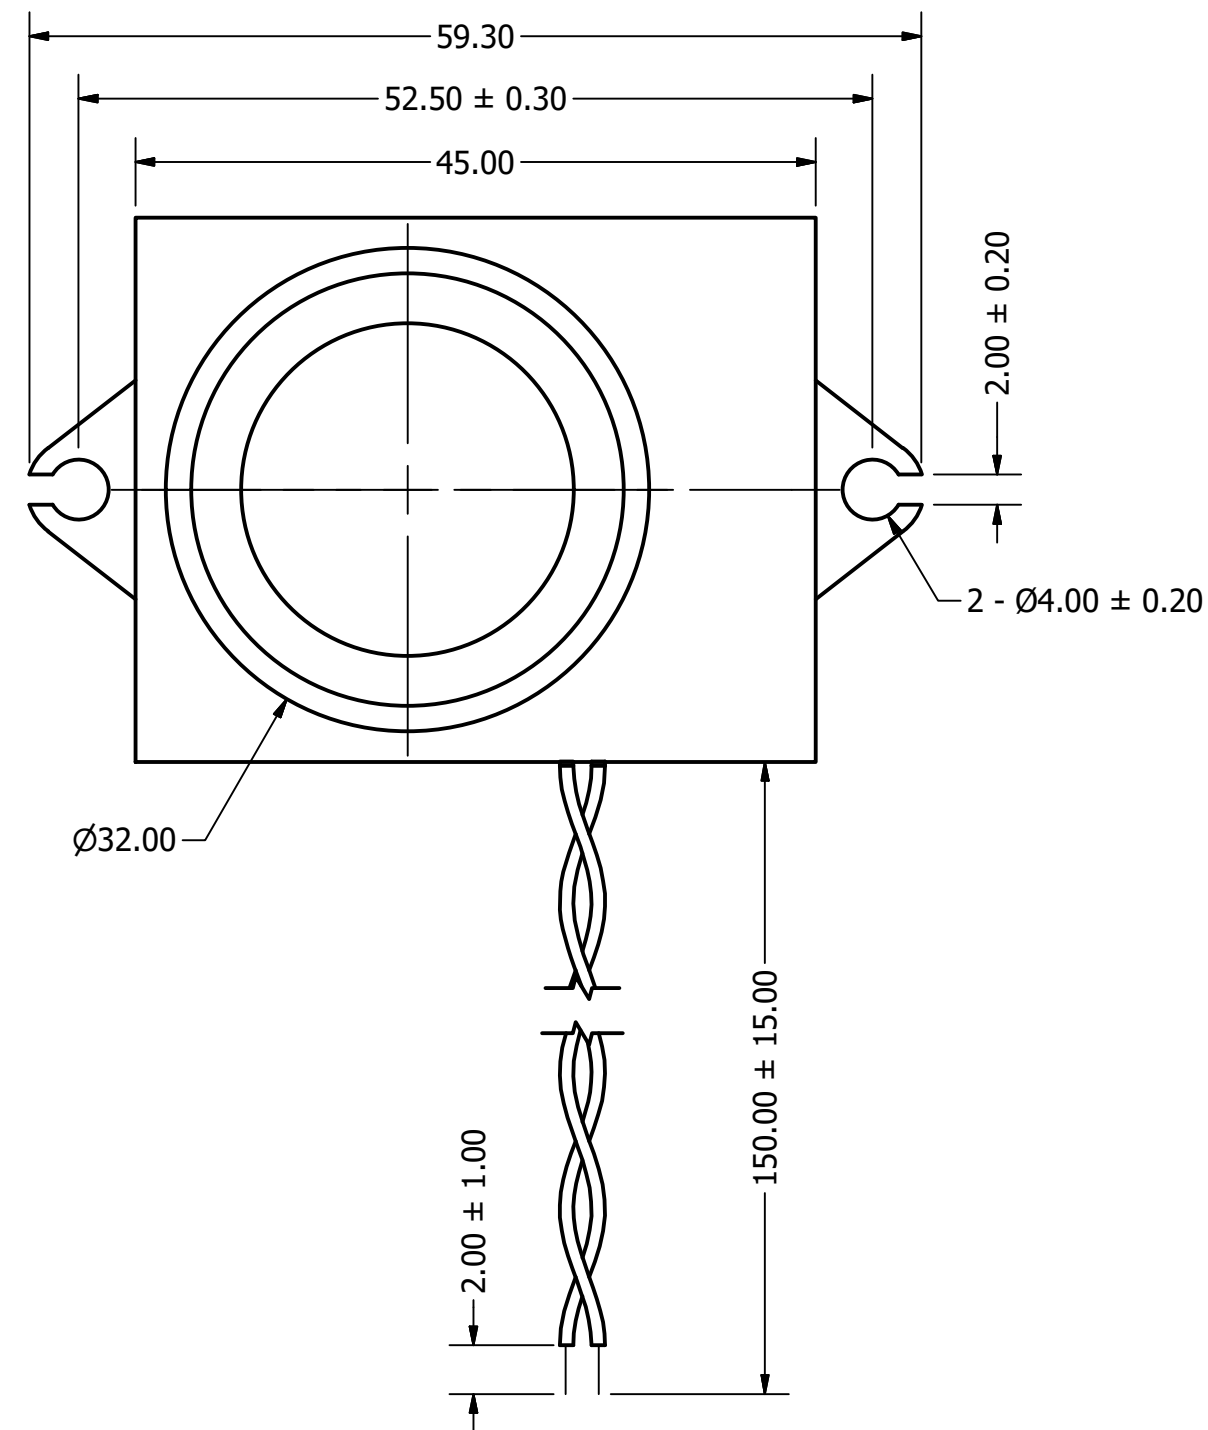

Part Number:	<b>SM450204-1</b>	
DESCRIPTION:	Dynamic Speaker	
DRAWN	CJ	12/2/2016
CHECKED	P.D.	12/2/2016
APPROVED	J.S.	12/2/2016
This document contains data proprietary to DB Unlimited. Any use or reproduction, in any form, without prior written permission of DB Unlimited is prohibited. All terms and conditions can be found at <a href="http://www.dbunlimitedco.com">www.dbunlimitedco.com</a>		

Top View

Side View

Bottom View

Items	Specifications	Conditions
Sound Pressure Level	88	dB (@ 10cm)
Resonant Frequency	200	Hz
Frequency Range	200 ~ 10,000	Hz
Nominal Power	3	W
Max. Power	5	W
Impedance	4	Ω
Cone Material	Mylar	
Mount Type	Flange Mount	
Storage Temperature	-30 ~ +70	°C
Operating Temperature	-20 ~ +60	°C

REVISION HISTORY			
REV	DESCRIPTION	DATE	APPROVED
	Released from Engineering	12/2/2016	J.S.

- NOTES
- 1) All dimensions are in mm unless otherwise noted
  - 2) All tolerances are ± 0.5 mm unless otherwise noted
  - 3) All parts meet RoHS
  - 4) Subject to change or redrawn without notice