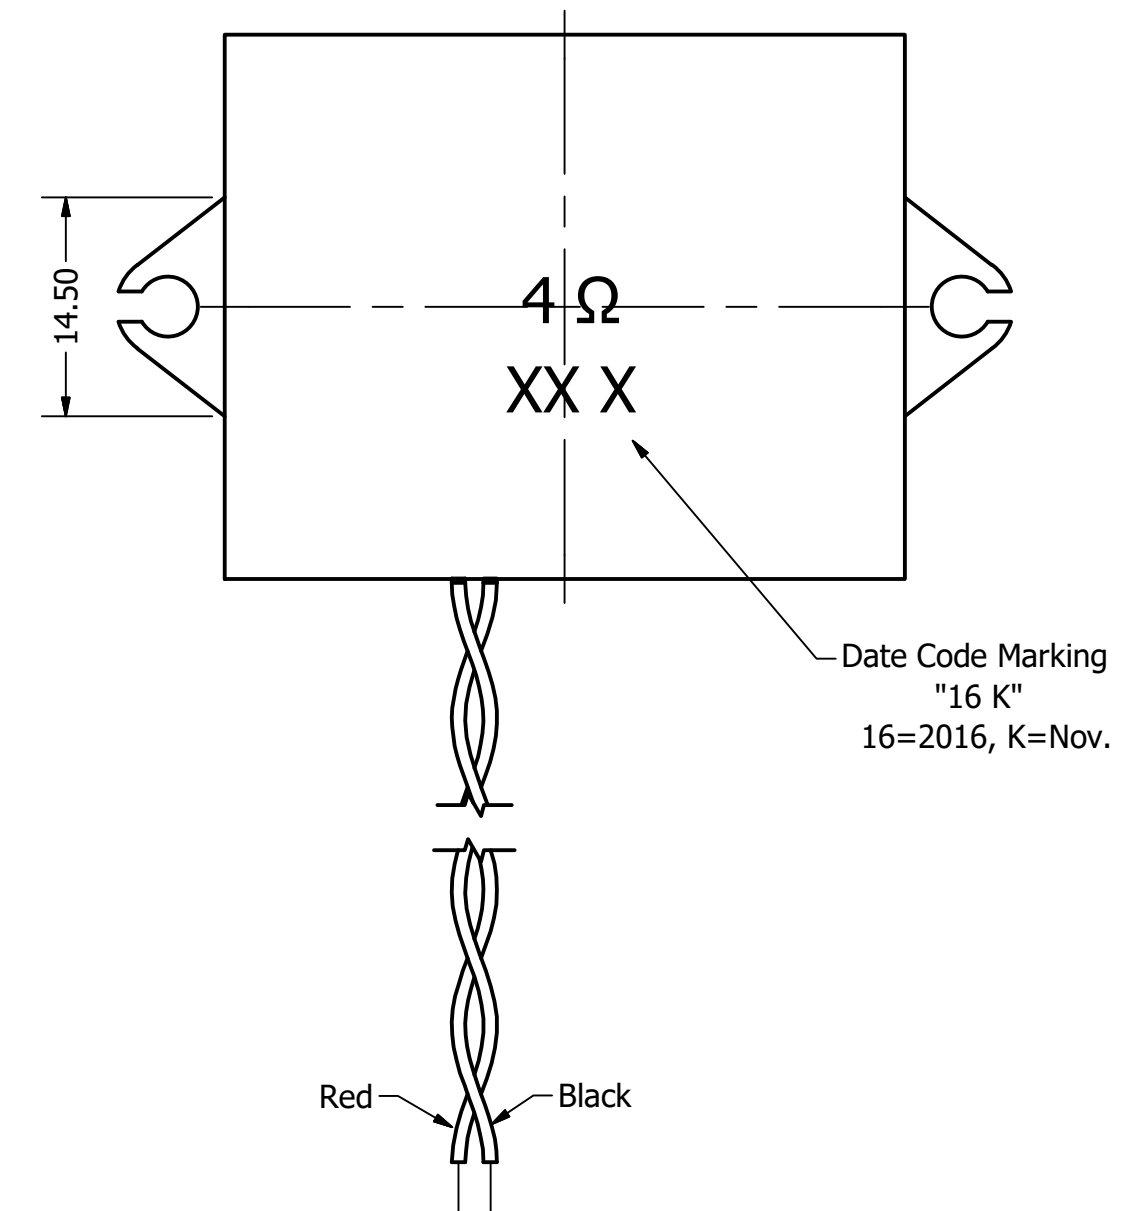

Part Number:	<b>SM450204-1</b>	
DESCRIPTION:	Dynamic Speaker	
DRAWN	CJ	12/2/2016
CHECKED	P.D.	12/2/2016
APPROVED	J.S.	12/2/2016
This document contains data proprietary to DB Unlimited. Any use or reproduction, in any form, without prior written permission of DB Unlimited is prohibited. All terms and conditions can be found at <a href="http://www.dbunlimitedco.com">www.dbunlimitedco.com</a>		

Top View

Side View

Bottom View

Items	Specifications	Conditions
Sound Pressure Level	88	dB (@ 10cm)
Resonant Frequency	200	Hz
Frequency Range	200 ~ 10,000	Hz
Nominal Power	3	W
Max. Power	5	W
Impedance	4	Ω
Cone Material	Mylar	
Mount Type	Flange Mount	
Storage Temperature	-30 ~ +70	°C
Operating Temperature	-20 ~ +60	°C

REVISION HISTORY			
REV	DESCRIPTION	DATE	APPROVED
	Released from Engineering	12/2/2016	J.S.

- NOTES
- 1) All dimensions are in mm unless otherwise noted
  - 2) All tolerances are ± 0.5 mm unless otherwise noted
  - 3) All parts meet RoHS
  - 4) Subject to change or redrawn without notice