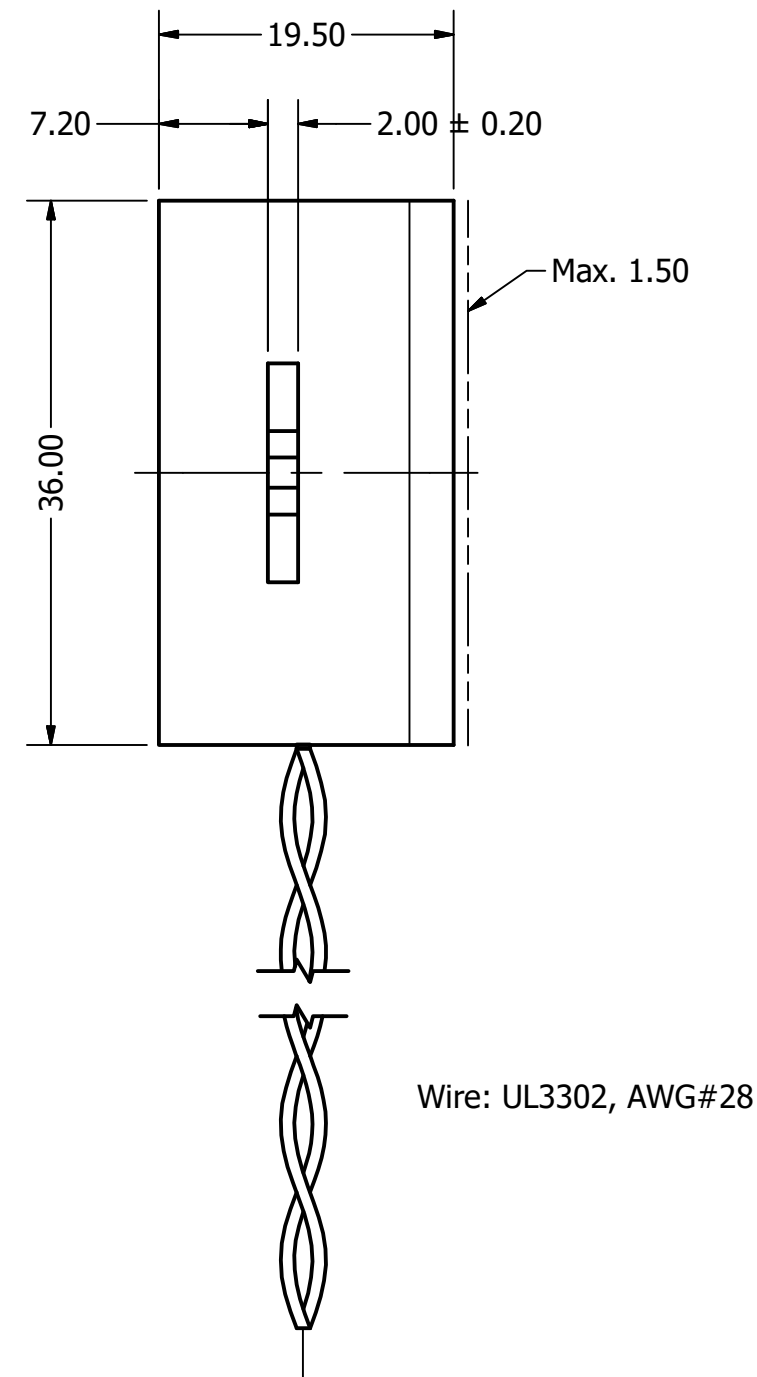

Part Number:	<b>SM450204-1</b>	
DESCRIPTION:	Dynamic Speaker	
DRAWN	CJ	12/2/2016
CHECKED	P.D.	12/2/2016
APPROVED	J.S.	12/2/2016
This document contains data proprietary to DB Unlimited. Any use or reproduction, in any form, without prior written permission of DB Unlimited is prohibited. All terms and conditions can be found at <a href="http://www.dbunlimitedco.com">www.dbunlimitedco.com</a>		

Top View

Side View

Bottom View

Items	Specifications	Conditions
Sound Pressure Level	88	dB (@ 10cm)
Resonant Frequency	200	Hz
Frequency Range	200 ~ 10,000	Hz
Nominal Power	3	W
Max. Power	5	W
Impedance	4	Ω
Cone Material	Mylar	
Mount Type	Flange Mount	
Storage Temperature	-30 ~ +70	°C
Operating Temperature	-20 ~ +60	°C

REVISION HISTORY			
REV	DESCRIPTION	DATE	APPROVED
	Released from Engineering	12/2/2016	J.S.

- NOTES
- 1) All dimensions are in mm unless otherwise noted
  - 2) All tolerances are ± 0.5 mm unless otherwise noted
  - 3) All parts meet RoHS
  - 4) Subject to change or redrawn without notice