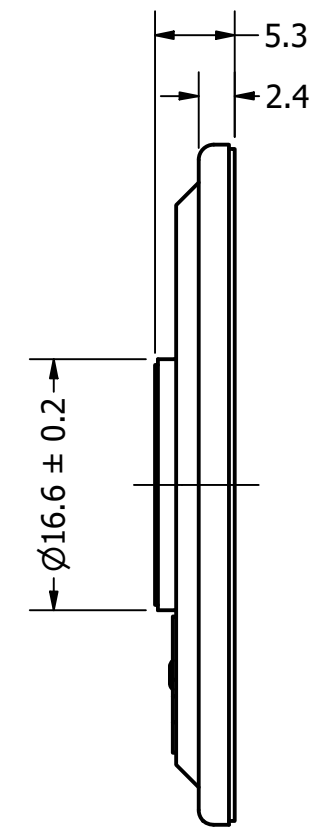

DB UNLIMITED

Part Number:	SM450508-1	
	DRAWN CJ	8/1/2018
Description:	Dynamic Speaker	
	CHECKED C.H.	8/1/2018
	APPROVED C.E.	8/1/2018
This document contains data proprietary to DB Unlimited. Any use or reproduction, in any form, without prior written permission of DB Unlimited is prohibited. All terms and conditions can be found at www.dbunlimitedco.com		

Top View

Side View

Bottom View

Items	Specifications	Conditions
Sound Pressure Level	102	dB (@ 10cm), Avg.
Resonant Frequency	500	Hz
Frequency Range	500 ~ 6,000	Hz
Nominal Power	1	W
Max. Power	2	W
Impedance	8	Ω
Cone Material	Mylar	
Mount Type	Flush Mount	
Storage Temperature	-30 ~ +60	°C
Operating Temperature	-20 ~ +60	°C
Weight	10.2	g

REVISION HISTORY

REV	DESCRIPTION	DATE	APPROVED
	Released from Engineering	2/5/2014	J.S.
1	Updated to new drawing template and SPL	8/1/2018	C.E.

NOTES

- 1) All dimensions are in mm unless otherwise noted
- 2) All tolerances are ± 0.3 mm unless otherwise noted
- 3) All parts meet RoHS
- 4) Subject to change or redrawn without notice