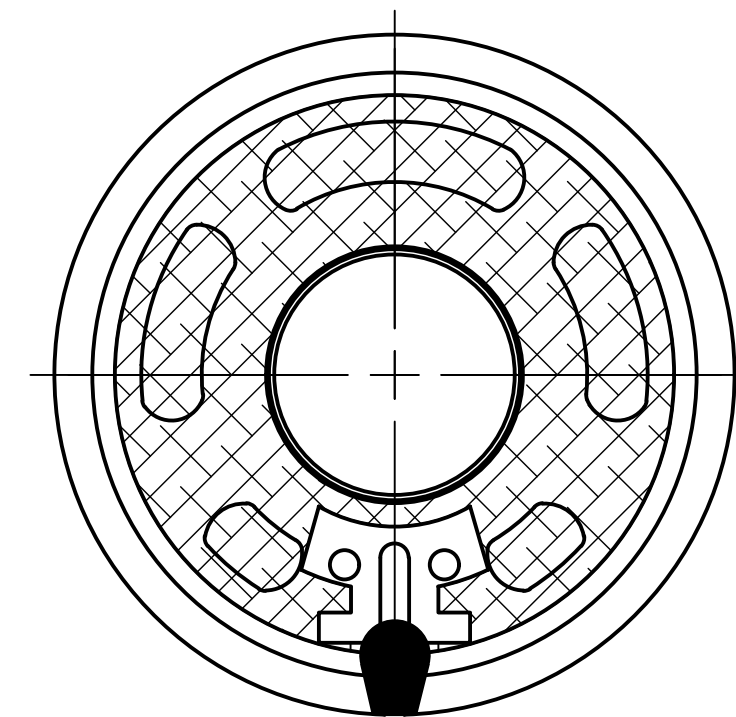

Top View

Side View

Bottom View

Items	Specifications	Conditions
Sound Pressure Level	102	dB (@ 10cm), Avg.
Resonant Frequency	500	Hz
Frequency Range	500 ~ 6,000	Hz
Nominal Power	1	W
Max. Power	2	W
Impedance	8	Ω
Cone Material	Mylar	
Mount Type	Flush Mount	
Storage Temperature	-30 ~ +60	°C
Operating Temperature	-20 ~ +60	°C
Weight	10.2	g