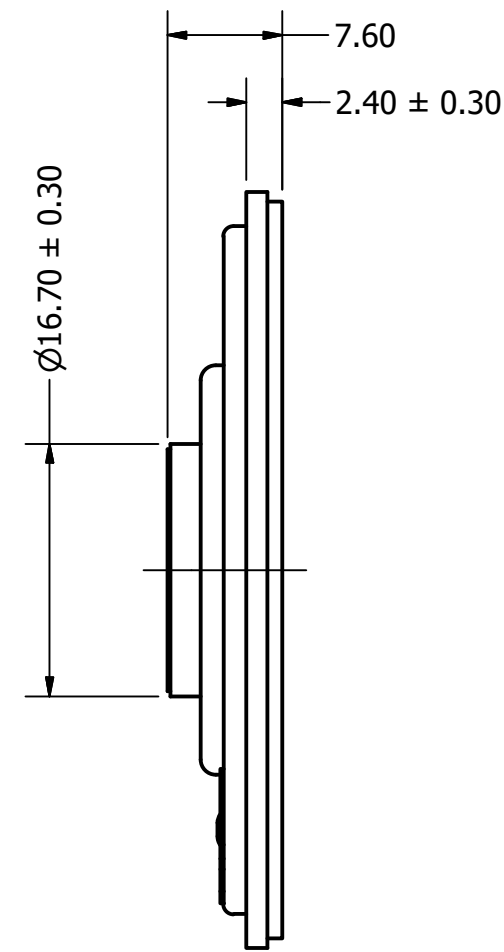

Part Number:	SM500308-1	
DESCRIPTION:	Dynamic Speaker	
DRAWN	CJ	6/14/2016
CHECKED	P.D.	6/14/2016
APPROVED	J.S.	6/14/2016
This document contains data proprietary to DB Unlimited. Any use or reproduction, in any form, without prior written permission of DB Unlimited is prohibited. All terms and conditions can be found at www.dbunlimitedco.com		

Top View

Side View

Bottom View

Items	Specifications	Conditions	REVISION HISTORY			
Sound Pressure Level	92	dB (@ 10cm)	REV	DESCRIPTION	DATE	APPROVED
Resonant Frequency	350	Hz	1	Released from Engineering	2/8/2014	J.S.
Frequency Range	350 ~ 20,000	Hz	2	Updated to new template	6/14/2016	J.S.
Nominal Power	1	W		Corrected released from engineering information	11/7/2017	C.E.
Max. Power	1.5	W	NOTES			
Impedance	8	Ω	1) All dimensions are in mm unless otherwise noted			
Cone Material	Mylar		2) All tolerances are ± 0.5 mm unless otherwise noted			
Mount Type	Flush Mount		3) All parts meet RoHS			
Storage Temperature	-30 ~ +60	°C	4) Subject to change or redrawn without notice			
Operating Temperature	-30 ~ +60	°C				
Weight	13.2	g				