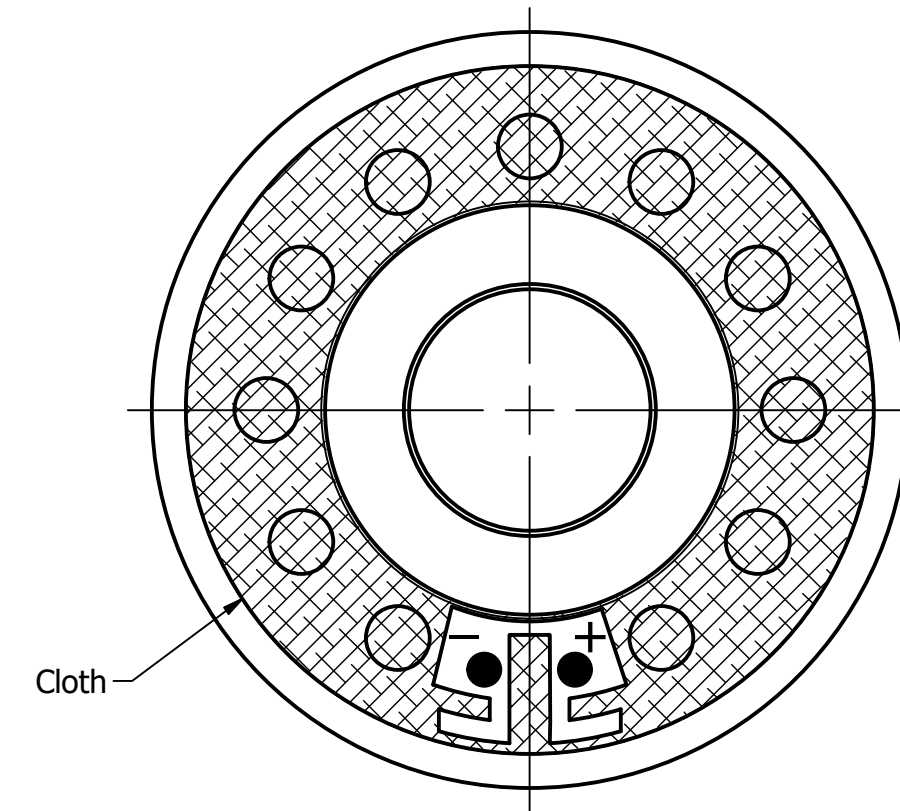

Part Number:	SM500308-1	
DESCRIPTION:	Dynamic Speaker	
DRAWN	CJ	6/14/2016
CHECKED	P.D.	6/14/2016
APPROVED	J.S.	6/14/2016
This document contains data proprietary to DB Unlimited. Any use or reproduction, in any form, without prior written permission of DB Unlimited is prohibited. All terms and conditions can be found at www.dbunlimitedco.com		

Top View

Side View

Bottom View

Items	Specifications	Conditions	REVISION HISTORY			
Sound Pressure Level	92	dB (@ 10cm)	REV	DESCRIPTION	DATE	APPROVED
Resonant Frequency	350	Hz	1	Released from Engineering	2/8/2014	J.S.
Frequency Range	350 ~ 20,000	Hz	2	Updated to new template	6/14/2016	J.S.
Nominal Power	1	W		Corrected released from engineering information	11/7/2017	C.E.
Max. Power	1.5	W	NOTES			
Impedance	8	Ω	1) All dimensions are in mm unless otherwise noted			
Cone Material	Mylar		2) All tolerances are ± 0.5 mm unless otherwise noted			
Mount Type	Flush Mount		3) All parts meet RoHS			
Storage Temperature	-30 ~ +60	°C	4) Subject to change or redrawn without notice			
Operating Temperature	-30 ~ +60	°C				
Weight	13.2	g				