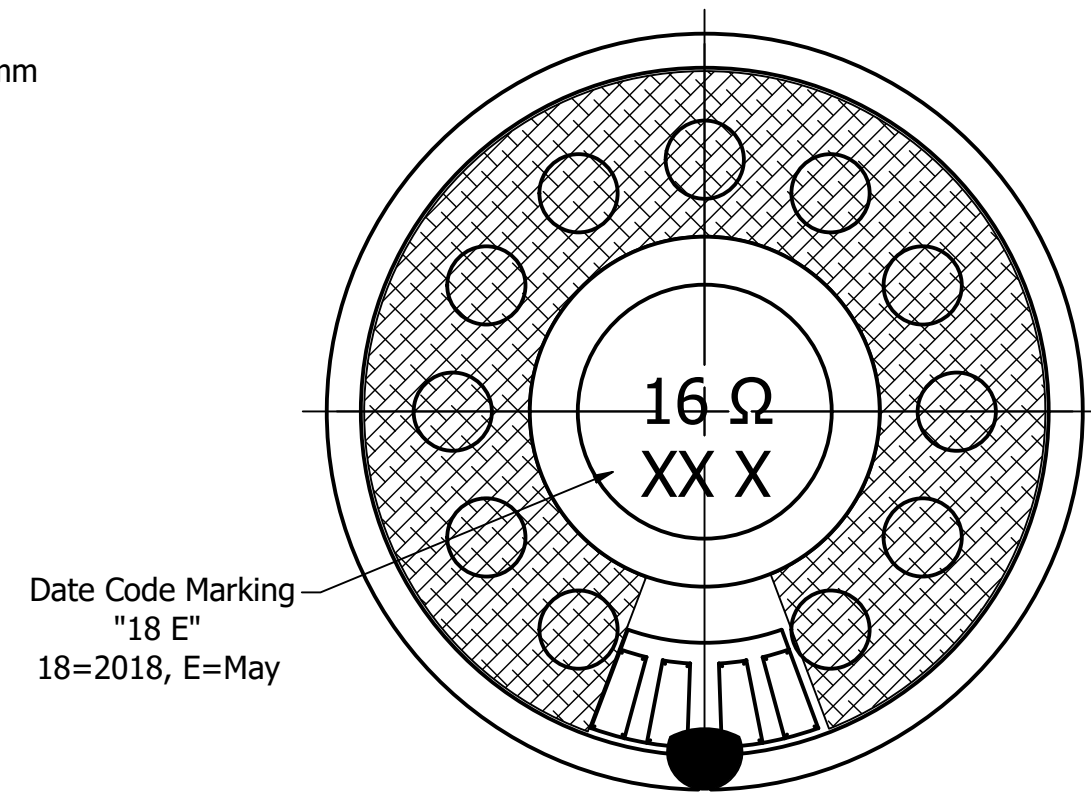

DB UNLIMITED

Part Number:	SM500416-1	
DESCRIPTION:	Dynamic Speaker	
DRAWN	CJ	5/23/2018
CHECKED	C.H.	5/30/2018
APPROVED	C.E.	5/30/2018
This document contains data proprietary to DB Unlimited. Any use or reproduction, in any form, without prior written permission of DB Unlimited is prohibited. All terms and conditions can be found at www.dbunlimitedco.com		

Top View

Side View

Bottom View

Items	Specifications	Conditions
Sound Pressure Level	97	dB (@ 10cm), Avg.
Resonant Frequency	400	Hz
Frequency Range	400 ~ 5,000	Hz
Nominal Power	0.25	W
Max. Power	0.5	W
Impedance	16	Ω
Cone Material	Mylar	
Mount Type	Flush Mount	
Storage Temperature	-30 ~ +70	°C
Operating Temperature	-20 ~ +60	°C

REVISION HISTORY			
REV	DESCRIPTION	DATE	APPROVED
	Released from Engineering	5/30/2018	C.E.
1	Update back magnet detail	2/3/2018	C.E.

- NOTES
- 1) All dimensions are in mm unless otherwise noted
 - 2) All tolerances are ± 0.5 mm unless otherwise noted
 - 3) All parts meet RoHS
 - 4) Subject to change or redrawn without notice