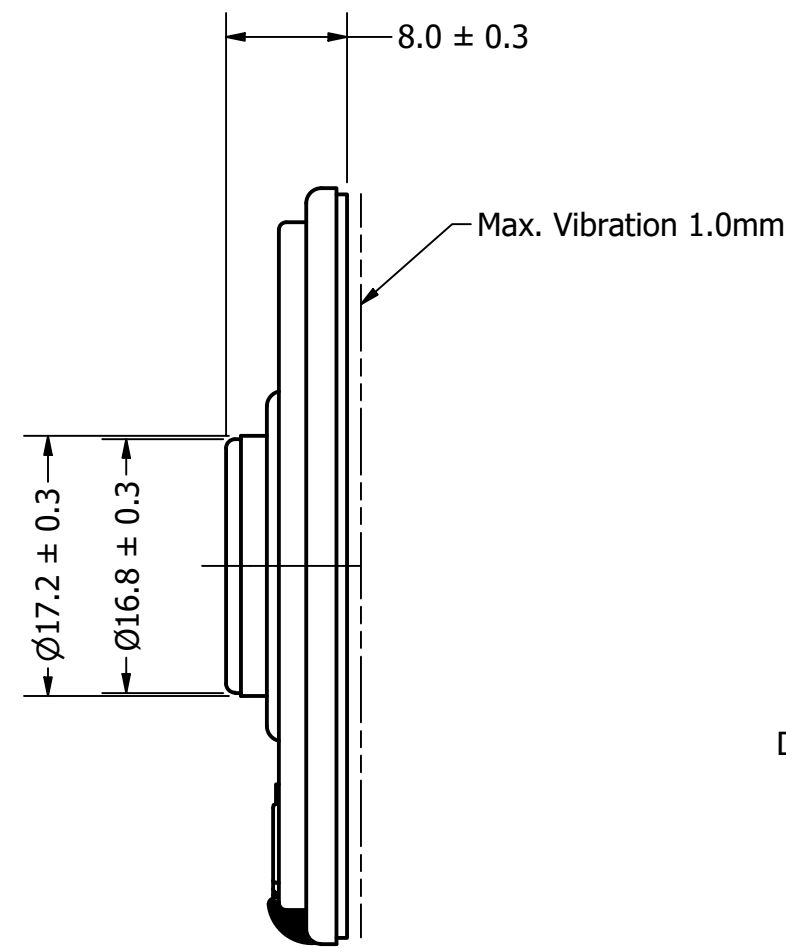

DB UNLIMITED

Part Number:	SM500416-1	
DESCRIPTION:	Dynamic Speaker	
DRAWN	CJ	5/23/2018
CHECKED	C.H.	5/30/2018
APPROVED	C.E.	5/30/2018
This document contains data proprietary to DB Unlimited. Any use or reproduction, in any form, without prior written permission of DB Unlimited is prohibited. All terms and conditions can be found at www.dbunlimitedco.com		

Top View

Side View

Bottom View

Items	Specifications	Conditions
Sound Pressure Level	97	dB (@ 10cm), Avg.
Resonant Frequency	400	Hz
Frequency Range	400 ~ 5,000	Hz
Nominal Power	0.25	W
Max. Power	0.5	W
Impedance	16	Ω
Cone Material	Mylar	
Mount Type	Flush Mount	
Storage Temperature	-30 ~ +70	°C
Operating Temperature	-20 ~ +60	°C

REVISION HISTORY			
REV	DESCRIPTION	DATE	APPROVED
	Released from Engineering	5/30/2018	C.E.
1	Update back magnet detail	2/3/2018	C.E.

- NOTES
- 1) All dimensions are in mm unless otherwise noted
 - 2) All tolerances are ± 0.5 mm unless otherwise noted
 - 3) All parts meet RoHS
 - 4) Subject to change or redrawn without notice