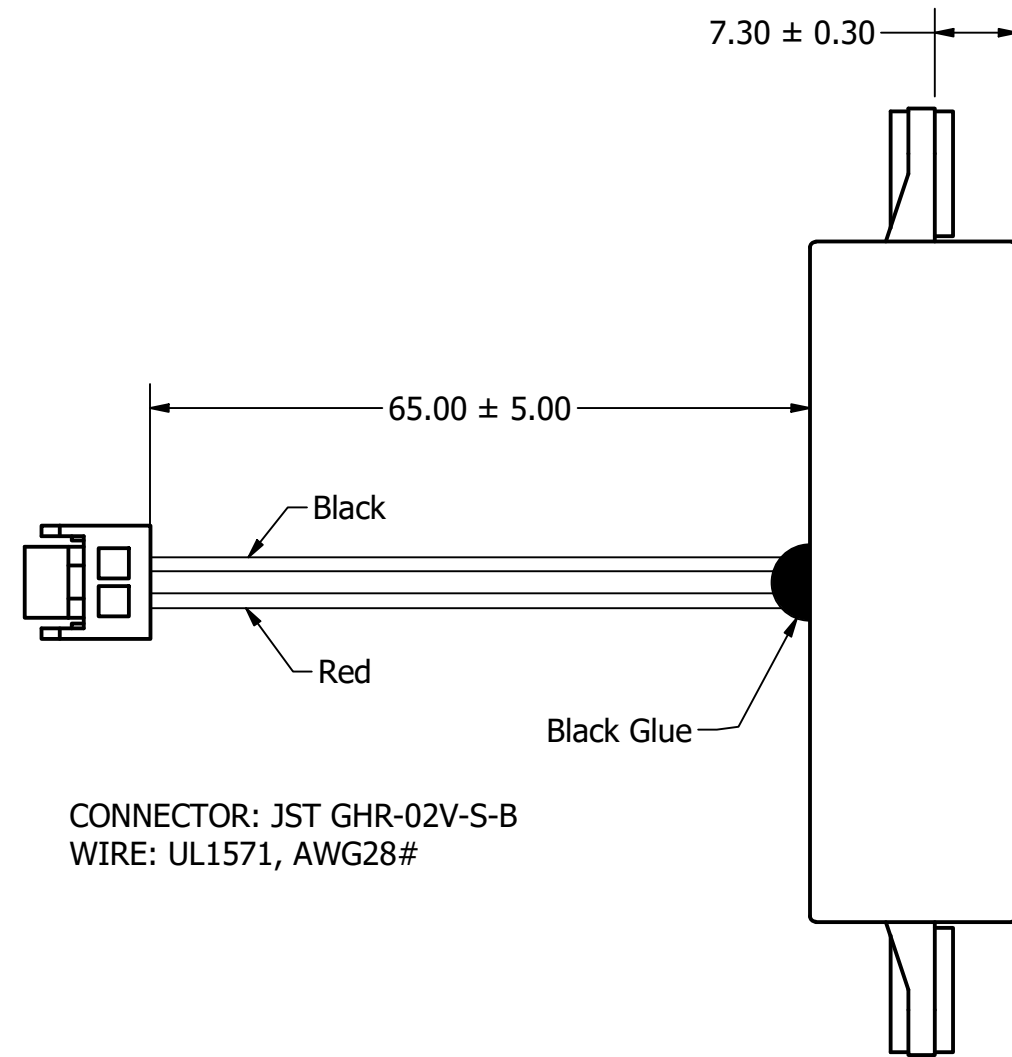

Part Number:	SM600804-1	
	DRAWN CJ	12/15/2015
Description:	Dynamic Speaker	
	CHECKED P.D	1/7/2016
	APPROVED J.S	1/7/2016
This document contains data proprietary to DB Unlimited. Any use or reproduction, in any form, without prior written permission of DB Unlimited is prohibited. All terms and conditions can be found at www.dbunlimitedco.com		

Side View (1)

Top View

Side View (2)

Items	Specifications	Conditions
Sound Pressure Level	104 ± 3	dB (@ 10cm)
Resonant Frequency	800	Hz
Frequency Range	200 ~ 20,000	Hz
Nominal Power	2	W
Max. Power	4	W
Impedance	4	Ω
Cone Material	Cloth	
Mount Type	Flange Mount	
Storage Temperature	-30 ~ +70	°C
Operating Temperature	-20 ~ +60	°C
Waterproof Rating	IP66	
Weight	27	g