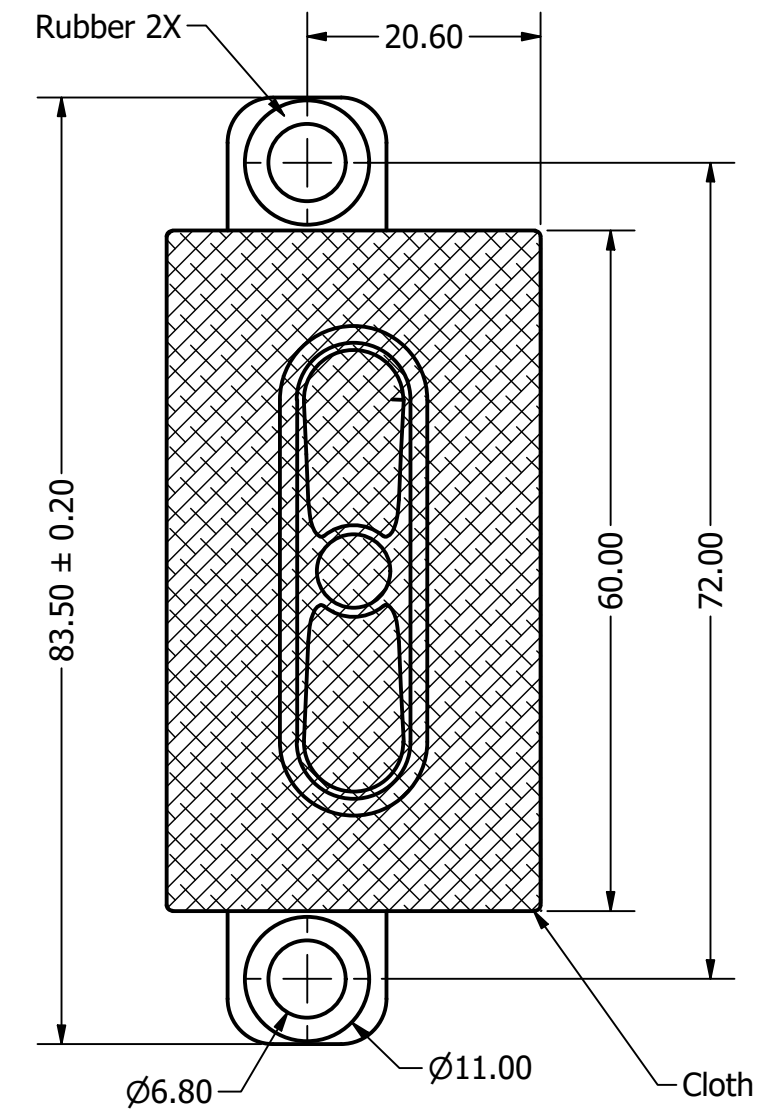

Part Number:	SM600804-1	
	DRAWN CJ	12/15/2015
Description:	Dynamic Speaker	
	CHECKED P.D	1/7/2016
	APPROVED J.S	1/7/2016
This document contains data proprietary to DB Unlimited. Any use or reproduction, in any form, without prior written permission of DB Unlimited is prohibited. All terms and conditions can be found at www.dbunlimitedco.com		

Side View (1)

Top View

Side View (2)

Items	Specifications	Conditions
Sound Pressure Level	104 ± 3	dB (@ 10cm)
Resonant Frequency	800	Hz
Frequency Range	200 ~ 20,000	Hz
Nominal Power	2	W
Max. Power	4	W
Impedance	4	Ω
Cone Material	Cloth	
Mount Type	Flange Mount	
Storage Temperature	-30 ~ +70	°C
Operating Temperature	-20 ~ +60	°C
Waterproof Rating	IP66	
Weight	27	g

REVISION HISTORY

REV	DESCRIPTION	DATE	APPROVED
	Released from Engineering	1/7/2016	J.S.
1	Updated flange details	6/3/2020	P.D.

NOTES

- 1) All dimensions are in mm unless otherwise noted
- 2) All tolerances are ± 0.5 mm unless otherwise noted
- 3) All parts meet RoHS
- 4) Subject to change or redrawn without notice