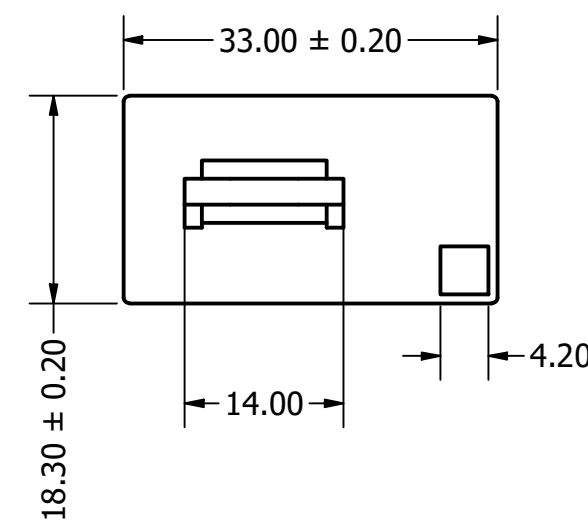

Side View (1)

Top View

Side View (2)

Items	Specifications	Conditions
Sound Pressure Level	104 ± 3	dB (@ 10cm)
Resonant Frequency	800	Hz
Frequency Range	200 ~ 20,000	Hz
Nominal Power	2	W
Max. Power	4	W
Impedance	4	Ω
Cone Material	Cloth	
Mount Type	Flange Mount	
Storage Temperature	-30 ~ +70	°C
Operating Temperature	-20 ~ +60	°C
Waterproof Rating	IP66	
Weight	27	g