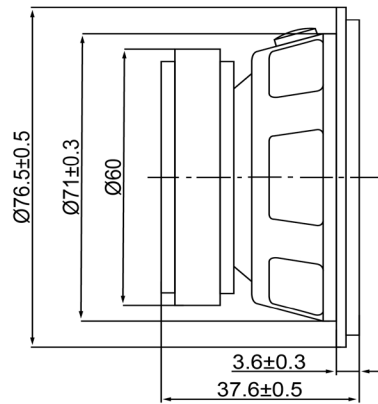

SIDE VIEW

BOTTOM VIEW

Specifications			Notes	Revision History									
Description	Value	Unit		Version	Description	Date	Approved	Drawn by	Date	Checked by	Date	Approved by	Date
Shape	Round		1) All dimensions are in mm unless otherwise noted 2) All parts meet RoHS  DB UNLIMITED	1	Released from Engineering	10/21/2013	J.S	A.B.	10/21/2013	C.E.	10/21/2013	J.S	10/21/2013
Resonant Frequency	300	(Hz)											
Frequency Range	300 ~ 12,000	(Hz)											
SPL @ 10cm	106	(dBA)											
Impedance	4	(Ohm)											
Cone Material	Mylar												
Nominal Power	10	(W)											
Max Power	15	(W)											
Mount Type	Flush												
Operating Temperature	-20 ~ +55	°C											
Storage Temperature	-20 ~ +55	°C											
Weight	240	(g)											
				Dynamic Speaker				SM760304-1					