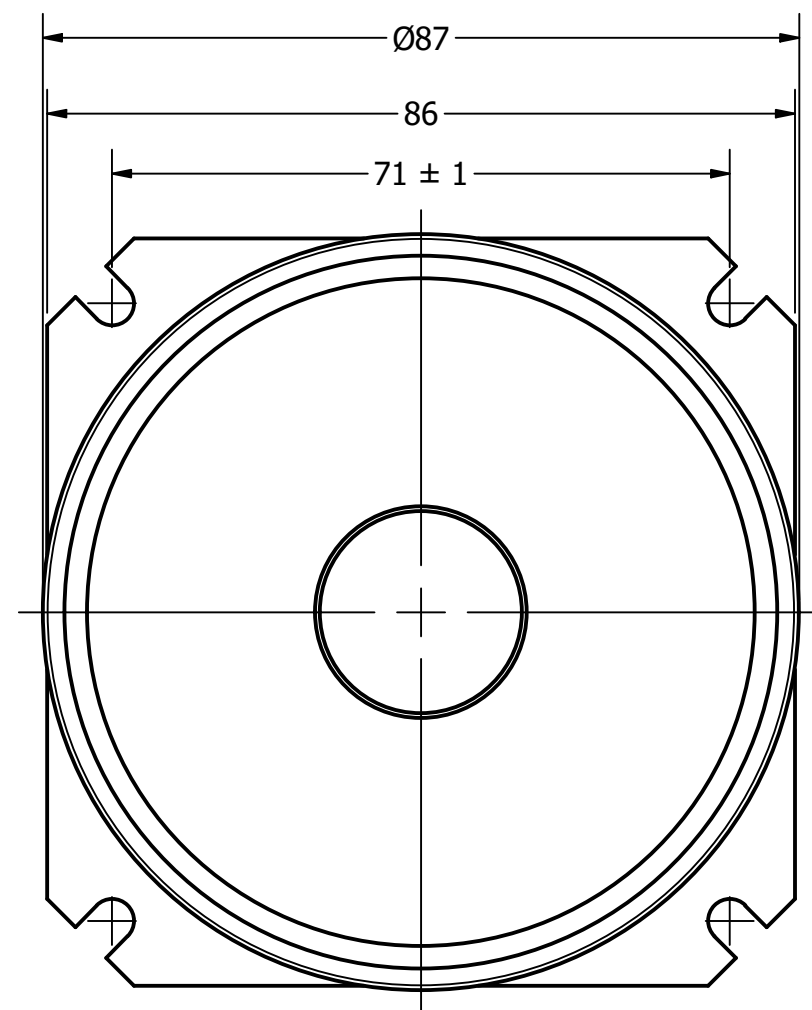

Part Number:	SM870508-1	
DESCRIPTION:	Dynamic Speaker	
DRAWN	CJ	3/9/2018
CHECKED	C.H.	3/14/2018
APPROVED	C.E.	3/14/2018

This document contains data proprietary to DB Unlimited. Any use or reproduction, in any form, without prior written permission of DB Unlimited is prohibited. All terms and conditions can be found at www.dbunlimitedco.com

Top View

Side View

Bottom View

Items	Specifications	Conditions
Sound Pressure Level	103	dB (1W@10cm), Avg.
Resonant Frequency	500	Hz
Frequency Range	500 ~ 7,000	Hz
Nominal Power	10	W
Max. Power	16	W
Impedance	8	Ω
Cone Material	Mylar	
IP Rating	IP54	
Mount Type	Frame Mount	
Storage Temperature	-30 ~ +70	°C
Operating Temperature	-20 ~ +60	°C
Weight	240	g
Gasket Material	NBR5	
Gasket Durometer	70 shore A	
Gasket Temperature Range	-30 ~ +180	°C
Gasket Thickness	3.0	mm
Gasket Width	2.0	mm

REVISION HISTORY

REV	DESCRIPTION	DATE	APPROVED
	Released from Engineering	3/14/2018	C.E.
1	Added gasket specifications	1/8/2019	C.E.
2	Updated gasket width, modify detail for clarity	2/1/2019	C.E.
3	Standardized call-out text, Updated SPL distance	8/7/2019	C.E.
4	Updated marking, added hole to hole distance	8/20/2019	C.E.
5	Added IP rating	9/3/2019	C.E.

NOTES

- 1) All dimensions are in mm unless otherwise noted
- 2) All tolerances are ± 0.5 mm unless otherwise noted
- 3) All parts meet RoHS
- 4) Subject to change or redrawn without notice

X-ON Electronics