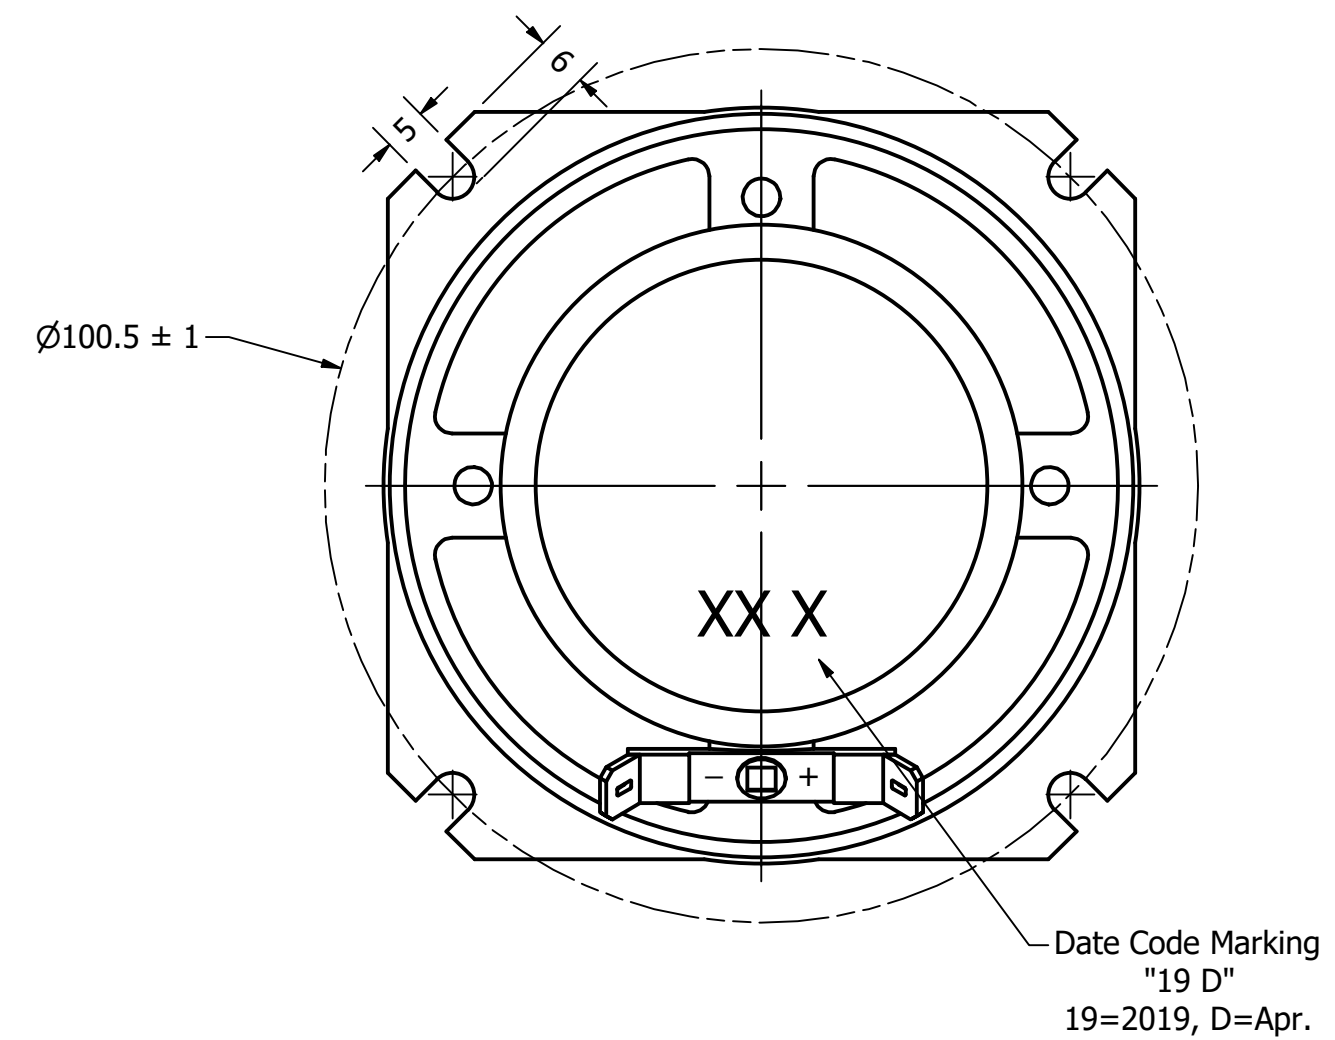

Part Number:	SM870508-1	
DESCRIPTION:	Dynamic Speaker	
DRAWN	CJ	3/9/2018
CHECKED	C.H.	3/14/2018
APPROVED	C.E.	3/14/2018

This document contains data proprietary to DB Unlimited. Any use or reproduction, in any form, without prior written permission of DB Unlimited is prohibited. All terms and conditions can be found at www.dbunlimitedco.com

Top View

Side View

Bottom View

Items	Specifications	Conditions
Sound Pressure Level	103	dB (1W@10cm), Avg.
Resonant Frequency	500	Hz
Frequency Range	500 ~ 7,000	Hz
Nominal Power	10	W
Max. Power	16	W
Impedance	8	Ω
Cone Material	Mylar	
IP Rating	IP54	
Mount Type	Frame Mount	
Storage Temperature	-30 ~ +70	°C
Operating Temperature	-20 ~ +60	°C
Weight	240	g
Gasket Material	NBR5	
Gasket Durometer	70 shore A	
Gasket Temperature Range	-30 ~ +180	°C
Gasket Thickness	3.0	mm
Gasket Width	2.0	mm

REVISION HISTORY

REV	DESCRIPTION	DATE	APPROVED
	Released from Engineering	3/14/2018	C.E.
1	Added gasket specifications	1/8/2019	C.E.
2	Updated gasket width, modify detail for clarity	2/1/2019	C.E.
3	Standardized call-out text, Updated SPL distance	8/7/2019	C.E.
4	Updated marking, added hole to hole distance	8/20/2019	C.E.
5	Added IP rating	9/3/2019	C.E.

NOTES

- 1) All dimensions are in mm unless otherwise noted
- 2) All tolerances are ± 0.5 mm unless otherwise noted
- 3) All parts meet RoHS
- 4) Subject to change or redrawn without notice

X-ON Electronics