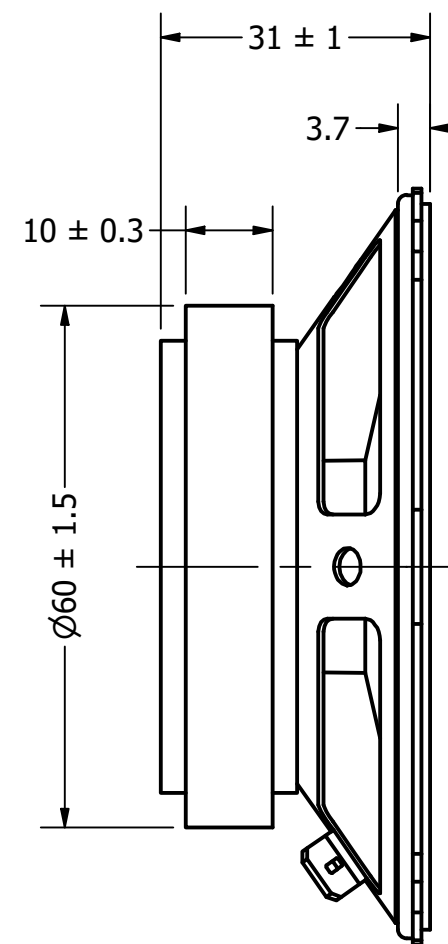

Part Number:	SM870508-1	
DESCRIPTION:	Dynamic Speaker	
DRAWN	CJ	3/9/2018
CHECKED	C.H.	3/14/2018
APPROVED	C.E.	3/14/2018

This document contains data proprietary to DB Unlimited. Any use or reproduction, in any form, without prior written permission of DB Unlimited is prohibited. All terms and conditions can be found at www.dbunlimitedco.com

Top View

Side View

Bottom View

Items	Specifications	Conditions
Sound Pressure Level	103	dB (1W@10cm), Avg.
Resonant Frequency	500	Hz
Frequency Range	500 ~ 7,000	Hz
Nominal Power	10	W
Max. Power	16	W
Impedance	8	Ω
Cone Material	Mylar	
IP Rating	IP54	
Mount Type	Frame Mount	
Storage Temperature	-30 ~ +70	°C
Operating Temperature	-20 ~ +60	°C
Weight	240	g
Gasket Material	NBR5	
Gasket Durometer	70 shore A	
Gasket Temperature Range	-30 ~ +180	°C
Gasket Thickness	3.0	mm
Gasket Width	2.0	mm

REVISION HISTORY

REV	DESCRIPTION	DATE	APPROVED
	Released from Engineering	3/14/2018	C.E.
1	Added gasket specifications	1/8/2019	C.E.
2	Updated gasket width, modify detail for clarity	2/1/2019	C.E.
3	Standardized call-out text, Updated SPL distance	8/7/2019	C.E.
4	Updated marking, added hole to hole distance	8/20/2019	C.E.
5	Added IP rating	9/3/2019	C.E.

NOTES

- 1) All dimensions are in mm unless otherwise noted
- 2) All tolerances are ± 0.5 mm unless otherwise noted
- 3) All parts meet RoHS
- 4) Subject to change or redrawn without notice

X-ON Electronics