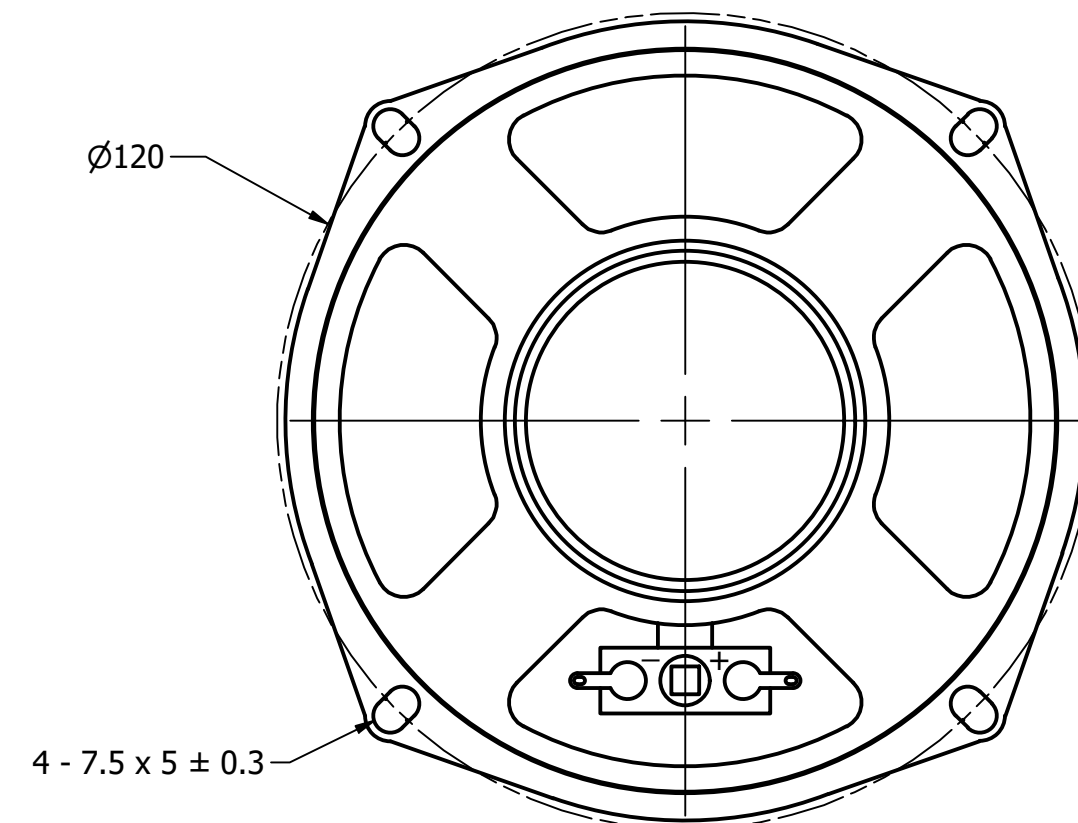

Part Number:	SP1170108-1	
DRAWN	CJ	4/25/2019
CHECKED	C.H.	4/25/2019
Description:	Dynamic Speaker	
APPROVED	C.E.	4/25/2019
<small>This document contains data proprietary to DB Unlimited. Any use or reproduction, in any form, without prior written permission of DB Unlimited is prohibited. All terms and conditions can be found at www.dbunlimitedco.com</small>		

Top View

Side View

Bottom View

Items	Specifications	Conditions
Sound Pressure Level	107	dB (@ 10cm)
Resonant Frequency	80	Hz
Frequency Range	80 ~ 8,000	Hz
Nominal Power	10	W
Max. Power	15	W
Impedance	8	Ω
Cone Material	Paper	
Mount Type	Frame Mount	
Storage Temperature	-25 ~ +55	°C
Operating Temperature	-25 ~ +55	°C
Weight	300	g

REVISION HISTORY			
REV	DESCRIPTION	DATE	APPROVED
	Released from Engineering	10/21/2013	J.S.
1	Updated drawing to new template, weight	4/25/2019	C.E.

NOTES	
1)	All dimensions are in mm unless otherwise noted
2)	All tolerances are ± 0.5 mm unless otherwise noted
3)	All parts meet RoHS
4)	Subject to change or redrawn without notice