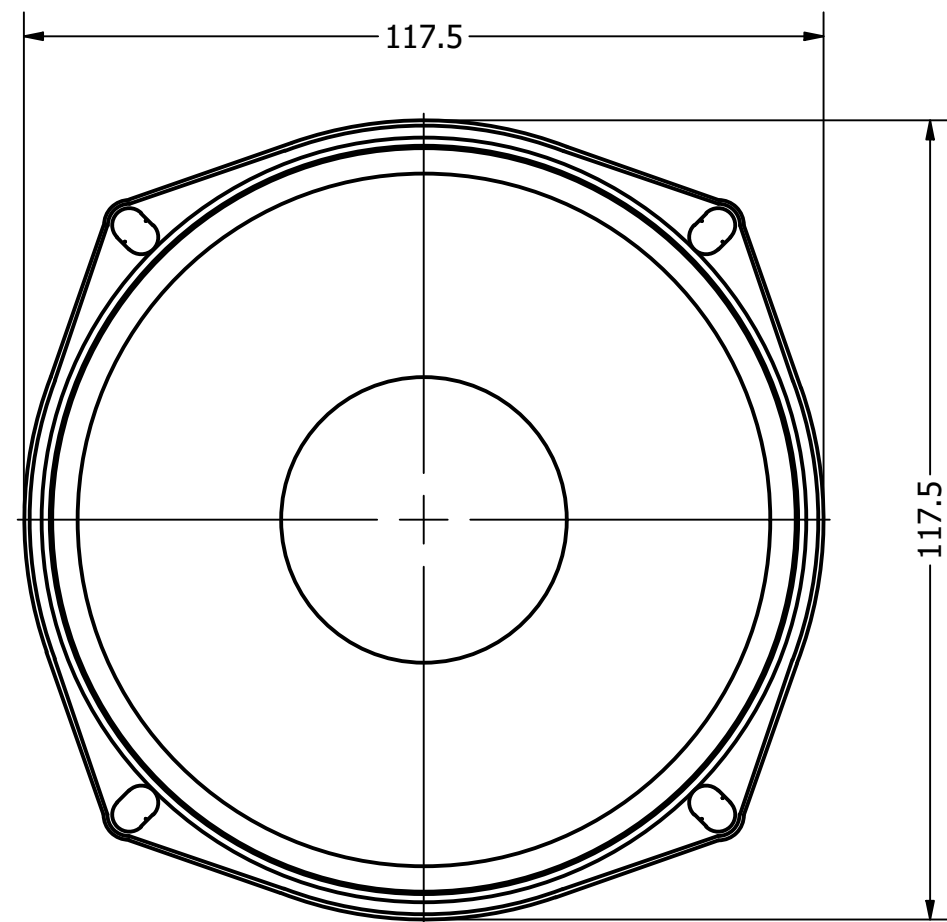

Top View

Side View

Bottom View

Items	Specifications	Conditions
Sound Pressure Level	107	dB (@ 10cm)
Resonant Frequency	80	Hz
Frequency Range	80 ~ 8,000	Hz
Nominal Power	10	W
Max. Power	15	W
Impedance	8	Ω
Cone Material	Paper	
Mount Type	Frame Mount	
Storage Temperature	-25 ~ +55	°C
Operating Temperature	-25 ~ +55	°C
Weight	300	g

REVISION HISTORY			
REV	DESCRIPTION	DATE	APPROVED
	Released from Engineering	10/21/2013	J.S.
1	Updated drawing to new template, weight	4/25/2019	C.E.

NOTES	
1)	All dimensions are in mm unless otherwise noted
2)	All tolerances are ± 0.5 mm unless otherwise noted
3)	All parts meet RoHS
4)	Subject to change or redrawn without notice