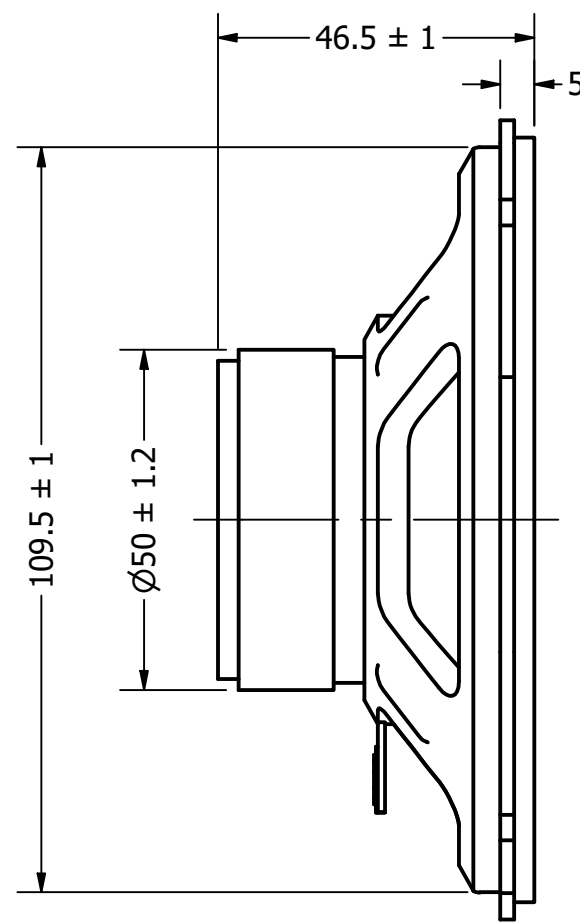

Part Number:	SP1170108-1	
DRAWN	CJ	4/25/2019
CHECKED	C.H.	4/25/2019
Description:	Dynamic Speaker	
APPROVED	C.E.	4/25/2019
<small>This document contains data proprietary to DB Unlimited. Any use or reproduction, in any form, without prior written permission of DB Unlimited is prohibited. All terms and conditions can be found at www.dbunlimitedco.com</small>		

Top View

Side View

Bottom View

Items	Specifications	Conditions
Sound Pressure Level	107	dB (@ 10cm)
Resonant Frequency	80	Hz
Frequency Range	80 ~ 8,000	Hz
Nominal Power	10	W
Max. Power	15	W
Impedance	8	Ω
Cone Material	Paper	
Mount Type	Frame Mount	
Storage Temperature	-25 ~ +55	°C
Operating Temperature	-25 ~ +55	°C
Weight	300	g

REVISION HISTORY			
REV	DESCRIPTION	DATE	APPROVED
	Released from Engineering	10/21/2013	J.S.
1	Updated drawing to new template, weight	4/25/2019	C.E.

NOTES	
1)	All dimensions are in mm unless otherwise noted
2)	All tolerances are ± 0.5 mm unless otherwise noted
3)	All parts meet RoHS
4)	Subject to change or redrawn without notice