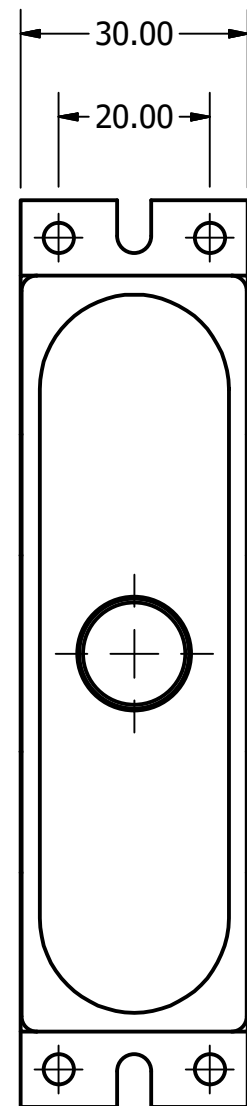

Part Number:	SP1200308-1	
Drawn:	CJ	4/10/2016
Checked:	P.D.	4/11/2016
Description:	Dynamic Speaker	
Approved:	J.S.	4/11/2016
This document contains data proprietary to DB Unlimited. Any use or reproduction, in any form, without prior written permission of DB Unlimited is prohibited. All terms and conditions can be found at www.dbunlimitedco.com		

Top View

Side View

Bottom View

Items	Specifications	Conditions	REVISION HISTORY			
Sound Pressure Level	97	dB (@ 10cm)	REV	DESCRIPTION	DATE	APPROVED
Resonant Frequency	320	Hz	1	Released from Engineering	10/21/2013	J.S.
Frequency Range	320 ~ 7,000	Hz	2	Updated to new template	4/11/2016	J.S.
Nominal Power	5	W		Corrected SPL	5/22/2017	C.E.
Max. Power	8	W				
Impedance	8	Ω				
			NOTES			
Cone Material	Paper		1) All dimensions are in mm unless otherwise noted			
Mount Type	Frame Mount		2) All tolerances are ± 0.5 mm unless otherwise noted			
Storage Temperature	-25 ~ +55	°C	3) All parts meet RoHS			
Operating Temperature	-25 ~ +55	°C	4) Subject to change or redrawn without notice			
Weight	41	g				