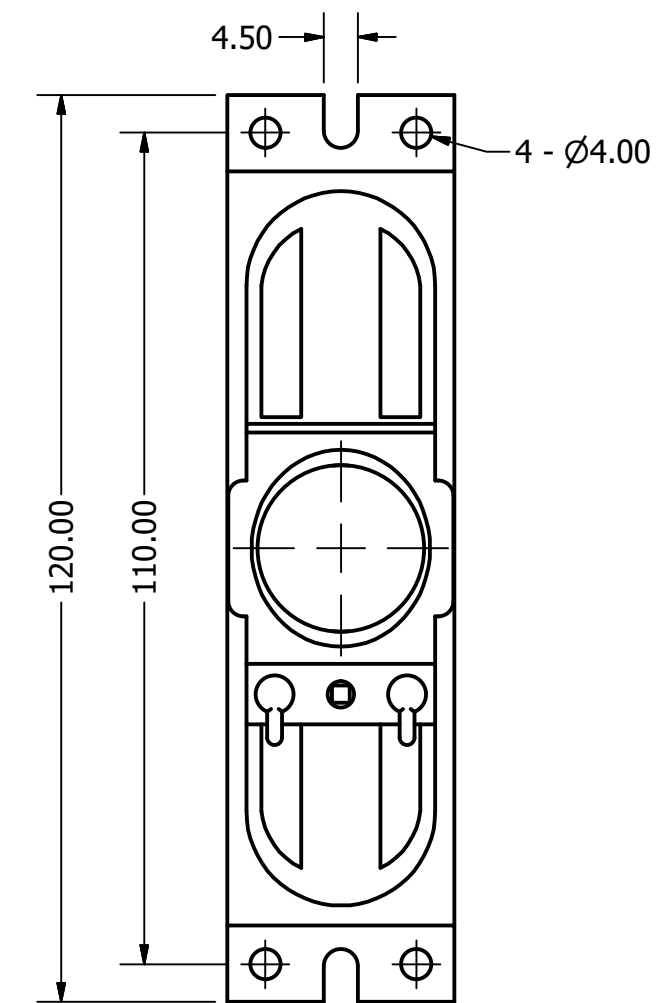

Part Number:	SP1200308-1	
Drawn:	CJ	4/10/2016
Checked:	P.D.	4/11/2016
Description:	Dynamic Speaker	
Approved:	J.S.	4/11/2016
This document contains data proprietary to DB Unlimited. Any use or reproduction, in any form, without prior written permission of DB Unlimited is prohibited. All terms and conditions can be found at www.dbunlimitedco.com		

Top View

Side View

Bottom View

Items	Specifications	Conditions	REVISION HISTORY			
Sound Pressure Level	97	dB (@ 10cm)	REV	DESCRIPTION	DATE	APPROVED
Resonant Frequency	320	Hz	1	Released from Engineering	10/21/2013	J.S.
Frequency Range	320 ~ 7,000	Hz	2	Updated to new template	4/11/2016	J.S.
Nominal Power	5	W		Corrected SPL	5/22/2017	C.E.
Max. Power	8	W				
Impedance	8	Ω				
			NOTES			
Cone Material	Paper		1) All dimensions are in mm unless otherwise noted			
Mount Type	Frame Mount		2) All tolerances are ± 0.5 mm unless otherwise noted			
Storage Temperature	-25 ~ +55	°C	3) All parts meet RoHS			
Operating Temperature	-25 ~ +55	°C	4) Subject to change or redrawn without notice			
Weight	41	g				