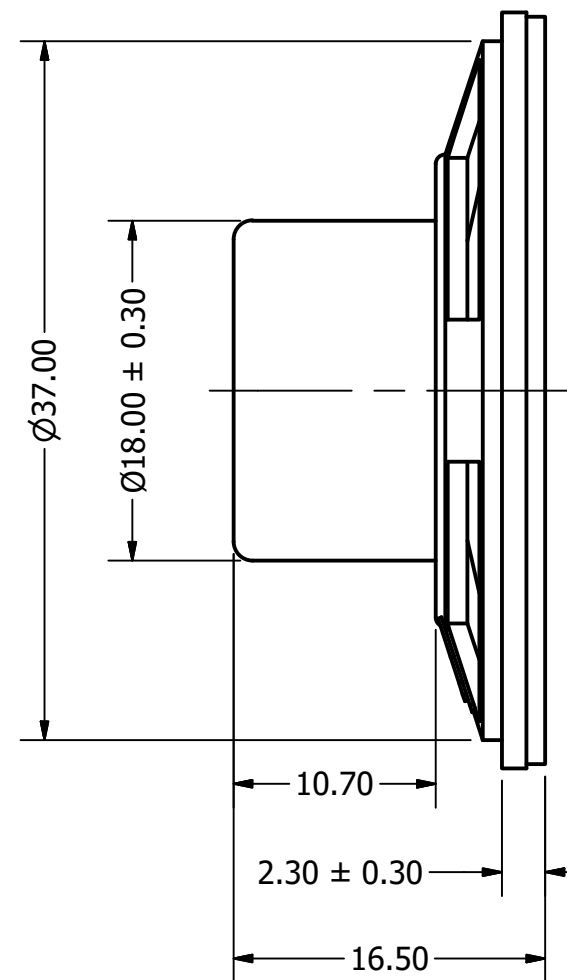

# DB UNLIMITED

Part Number:	<b>SP400816-1</b>	
DESCRIPTION:	Dynamic Speaker	
DRAWN	CJ	8/4/2016
CHECKED	P.D.	8/4/2016
APPROVED	J.S.	8/4/2016
This document contains data proprietary to DB Unlimited. Any use or reproduction, in any form, without prior written permission of DB Unlimited is prohibited. All terms and conditions can be found at <a href="http://www.dbunlimitedco.com">www.dbunlimitedco.com</a>		

Top View

Side View

Bottom View

Items	Specifications	Conditions	REVISION HISTORY			
			REV	DESCRIPTION	DATE	APPROVED
Sound Pressure Level	98 ± 3	dB (@ 10cm)		Released from Engineering	10/21/2013	J.S.
Resonant Frequency	850	Hz	1	Updated to new template	8/4/2016	J.S.
Frequency Range	850 ~ 7,000	Hz	2	Corrected SPL	5/22/2017	C.E.
Nominal Power	0.25	W	3	Added Polarity	12/28/2017	C.E.
Max. Power	0.5	W				
Impedance	16	Ω				
Cone Material	Paper					
Mount Type	Flush Mount					
Storage Temperature	-25 ~ +55	°C				
Operating Temperature	-25 ~ +55	°C				
Weight	10	g				

NOTES

- 1) All dimensions are in mm unless otherwise noted
- 2) All tolerances are ± 0.5 mm unless otherwise noted
- 3) All parts meet RoHS
- 4) Subject to change or redrawn without notice