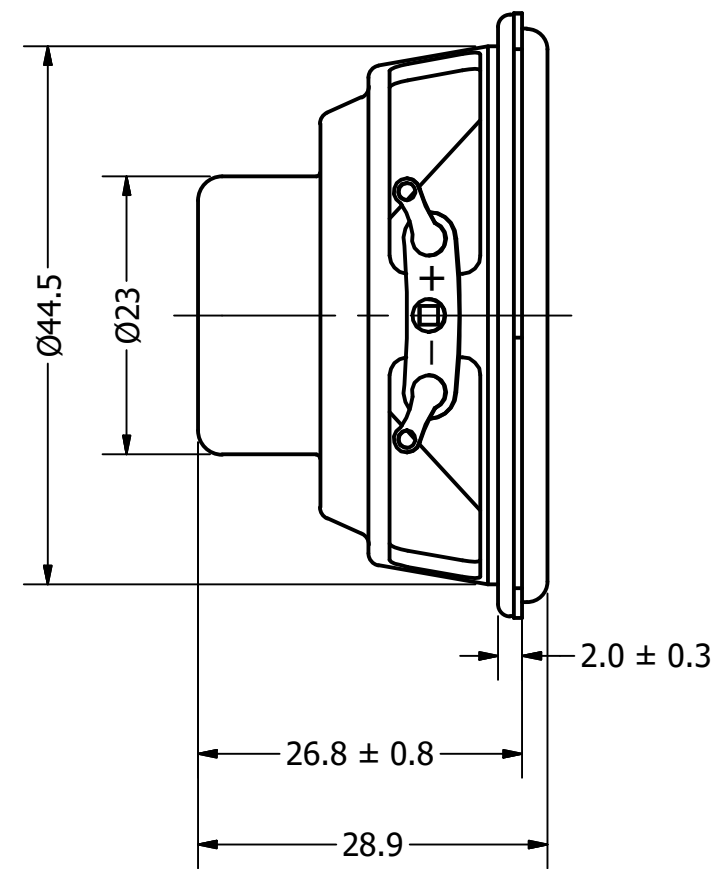

Part Number:	<b>SP500104-1</b>	
DESCRIPTION:	Dynamic Speaker	
DRAWN	CJ	9/24/2015
CHECKED	P.D	9/24/2015
APPROVED	J.S	9/24/2015
This document contains data proprietary to DB Unlimited. Any use or reproduction, in any form, without prior written permission of DB Unlimited is prohibited. All terms and conditions can be found at <a href="http://www.dbunlimitedco.com">www.dbunlimitedco.com</a>		

Top View

Side View

Bottom View

Items	Specifications	Conditions	REVISION HISTORY			
Sound Pressure Level	101	dB (@ 10cm)	REV	DESCRIPTION	DATE	APPROVED
Resonant Frequency	135	Hz	1	Released from Engineering	10/21/2013	J.S.
Frequency Range	135 ~ 20,000	Hz	2	Updated to new template	9/24/2015	J.S.
Nominal Power	5	W		Added bottom view	6/19/2017	C.E.
Max. Power	10	W				
Impedance	4	Ω				
Cone Material	Paper			NOTES		
Mount Type	Frame			1) All dimensions are in mm unless otherwise noted		
Storage Temperature	-25 ~ +55	°C		2) All tolerances are ± 0.5 mm unless otherwise noted		
Operating Temperature	-25 ~ +55	°C		3) All parts meet RoHS		
Weight	30	g		4) Subject to change or redrawn without notice		