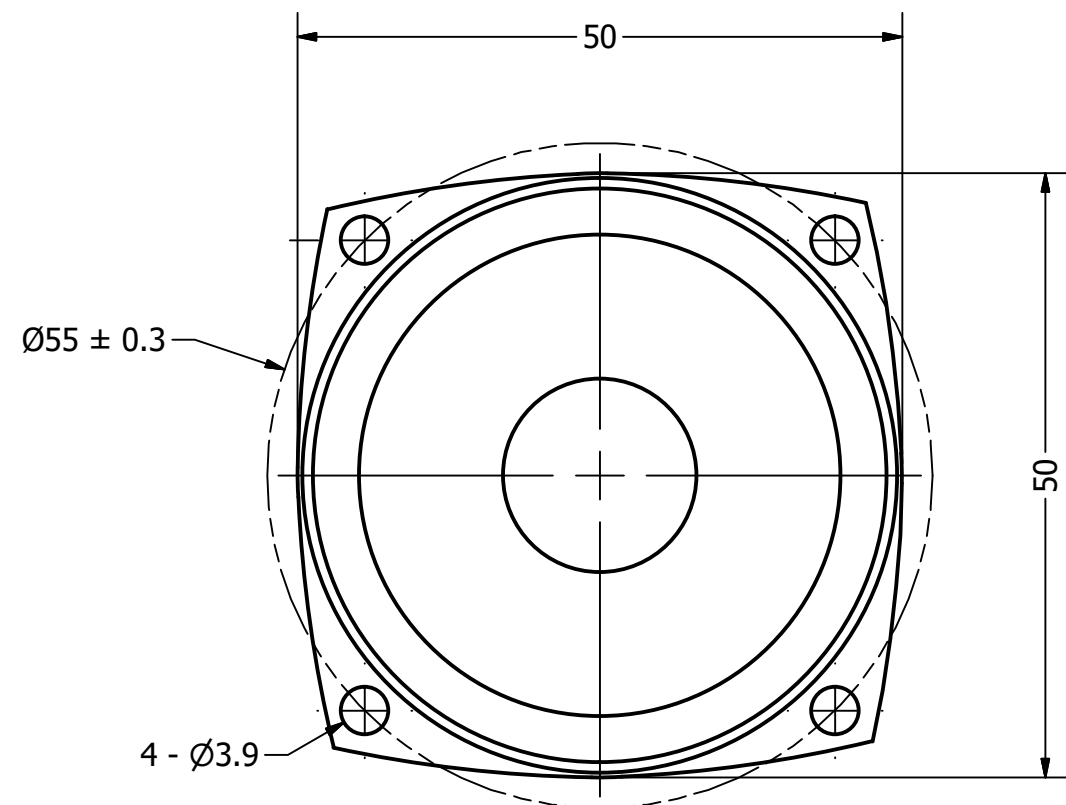

Part Number:	<b>SP500104-1</b>	
DESCRIPTION:	Dynamic Speaker	
DRAWN	CJ	9/24/2015
CHECKED	P.D	9/24/2015
APPROVED	J.S	9/24/2015
This document contains data proprietary to DB Unlimited. Any use or reproduction, in any form, without prior written permission of DB Unlimited is prohibited. All terms and conditions can be found at <a href="http://www.dbunlimitedco.com">www.dbunlimitedco.com</a>		

Top View

Side View

Bottom View

Items	Specifications	Conditions	REVISION HISTORY			
Sound Pressure Level	101	dB (@ 10cm)	REV	DESCRIPTION	DATE	APPROVED
Resonant Frequency	135	Hz	1	Released from Engineering	10/21/2013	J.S.
Frequency Range	135 ~ 20,000	Hz	2	Updated to new template	9/24/2015	J.S.
Nominal Power	5	W		Added bottom view	6/19/2017	C.E.
Max. Power	10	W				
Impedance	4	Ω				
Cone Material	Paper			NOTES		
Mount Type	Frame			1) All dimensions are in mm unless otherwise noted		
Storage Temperature	-25 ~ +55	°C		2) All tolerances are ± 0.5 mm unless otherwise noted		
Operating Temperature	-25 ~ +55	°C		3) All parts meet RoHS		
Weight	30	g		4) Subject to change or redrawn without notice		