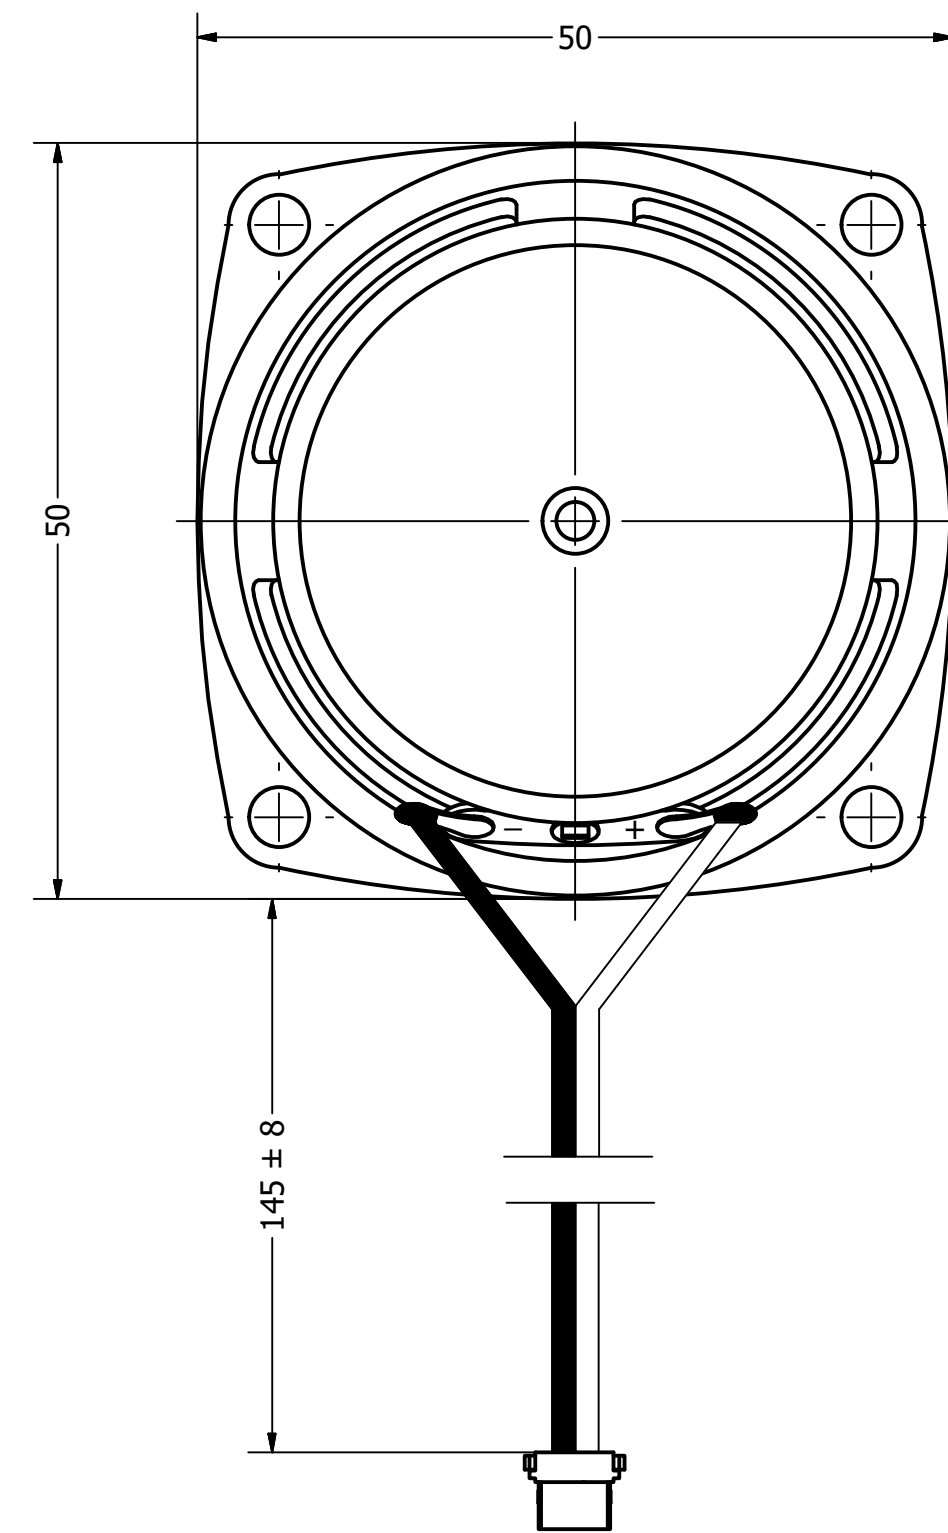

| | | |
|--|-------------------|-------------------------|
| Part Number: | SP500208-2 | |
| Drawn: | CJ | 7/1/2016 |
| Checked: | P.D. | 7/1/2016 |
| Description: | Dynamic Speaker | Approved: J.S. 7/1/2016 |
| This document contains data proprietary to DB Unlimited. Any use or reproduction, in any form, without prior written permission of DB Unlimited is prohibited. All terms and conditions can be found at www.dbunlimitedco.com | | |

Top View

Side View

Bottom View

| Items | Specifications | Conditions |
|-----------------------|----------------|-------------|
| Sound Pressure Level | 100 | dB (@ 10cm) |
| Resonant Frequency | 220 | Hz |
| Frequency Range | 220 ~ 20,000 | Hz |
| Nominal Power | 5 | W |
| Max. Power | 7 | W |
| Impedance | 8 | Ω |
| Cone Material | Paper | |
| Mount Type | Frame | |
| Storage Temperature | -25 ~ +55 | °C |
| Operating Temperature | -25 ~ +55 | °C |
| Weight | 82 | g |

NOTES

- 1) All dimensions are in mm unless otherwise noted
- 2) All tolerances are ± 0.5 mm unless otherwise noted
- 3) All parts meet RoHS
- 4) Subject to change or redrawn without notice

X-ON Electronics