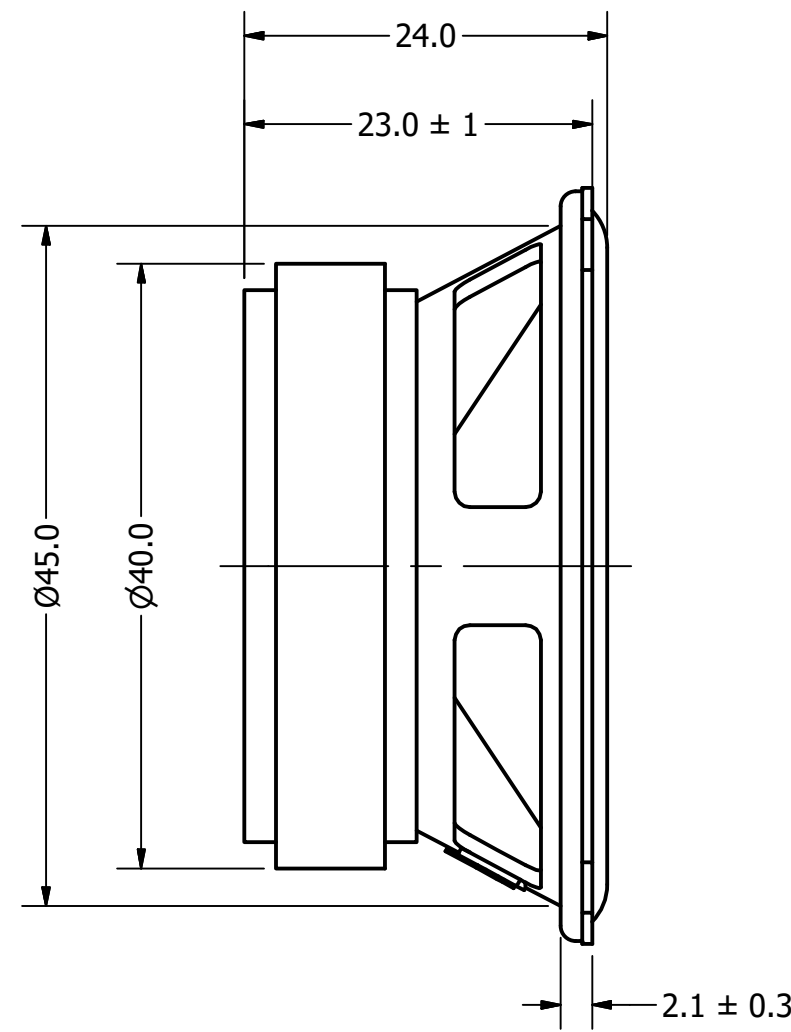

| | | |
|--|-------------------|-------------------------|
| Part Number: | SP500208-2 | |
| Drawn: | CJ | 7/1/2016 |
| Checked: | P.D. | 7/1/2016 |
| Description: | Dynamic Speaker | Approved: J.S. 7/1/2016 |
| This document contains data proprietary to DB Unlimited. Any use or reproduction, in any form, without prior written permission of DB Unlimited is prohibited. All terms and conditions can be found at www.dbunlimitedco.com | | |

Top View

Side View

Bottom View

| Items | Specifications | Conditions |
|-----------------------|----------------|-------------|
| Sound Pressure Level | 100 | dB (@ 10cm) |
| Resonant Frequency | 220 | Hz |
| Frequency Range | 220 ~ 20,000 | Hz |
| Nominal Power | 5 | W |
| Max. Power | 7 | W |
| Impedance | 8 | Ω |
| Cone Material | Paper | |
| Mount Type | Frame | |
| Storage Temperature | -25 ~ +55 | °C |
| Operating Temperature | -25 ~ +55 | °C |
| Weight | 82 | g |