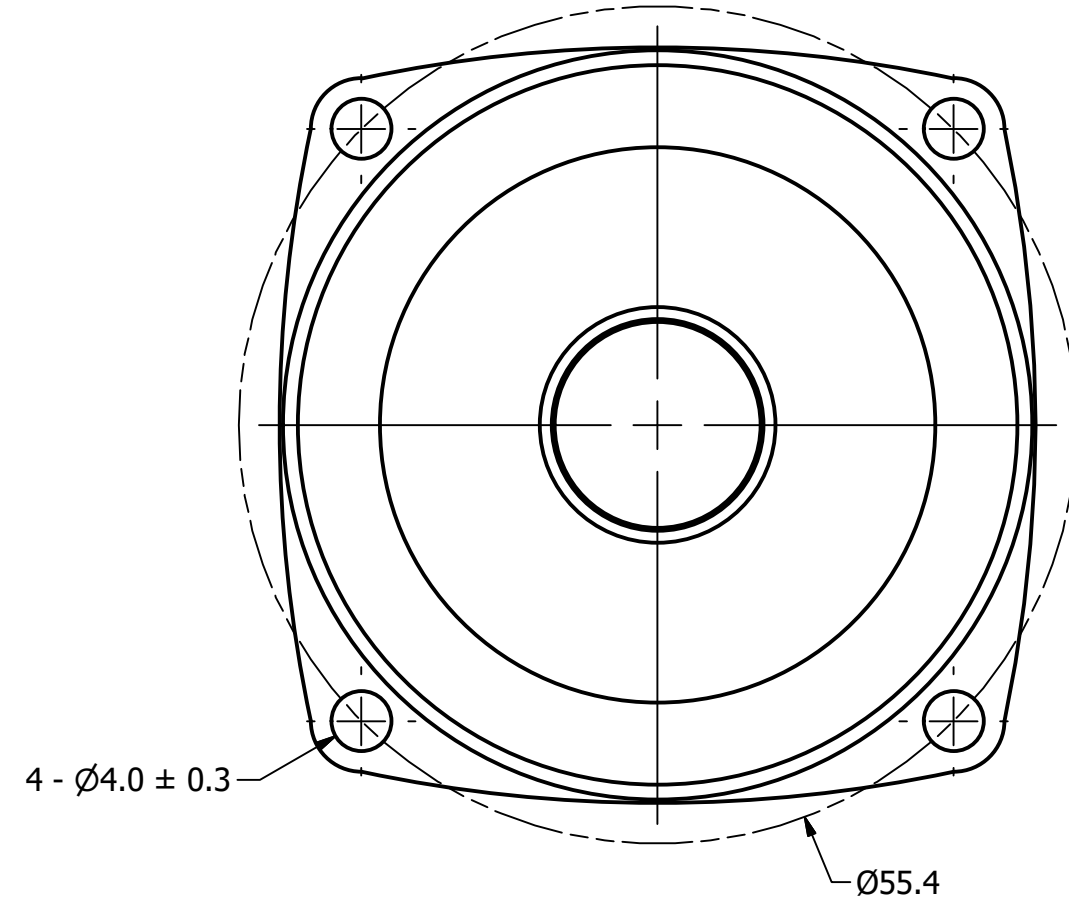

| | | |
|--|-------------------|-------------------------|
| Part Number: | SP500208-2 | |
| Drawn: | CJ | 7/1/2016 |
| Checked: | P.D. | 7/1/2016 |
| Description: | Dynamic Speaker | Approved: J.S. 7/1/2016 |
| This document contains data proprietary to DB Unlimited. Any use or reproduction, in any form, without prior written permission of DB Unlimited is prohibited. All terms and conditions can be found at www.dbunlimitedco.com | | |

Top View

Side View

Bottom View

| Items | Specifications | Conditions |
|-----------------------|----------------|-------------|
| Sound Pressure Level | 100 | dB (@ 10cm) |
| Resonant Frequency | 220 | Hz |
| Frequency Range | 220 ~ 20,000 | Hz |
| Nominal Power | 5 | W |
| Max. Power | 7 | W |
| Impedance | 8 | Ω |
| Cone Material | Paper | |
| Mount Type | Frame | |
| Storage Temperature | -25 ~ +55 | °C |
| Operating Temperature | -25 ~ +55 | °C |
| Weight | 82 | g |