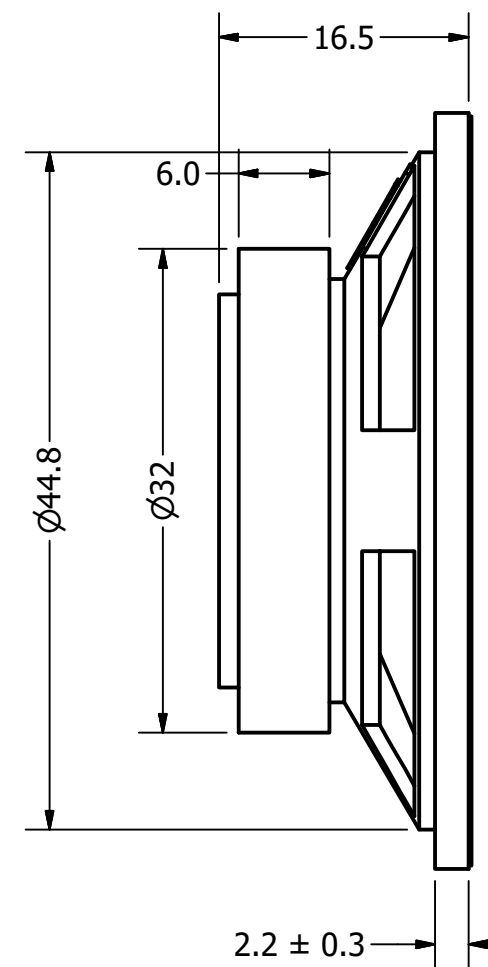

# DB UNLIMITED

Part Number:	<b>SP500432-1</b>	
Drawn:	CJ	12/20/2017
Checked:	P.D.	12/20/2017
Description:	Dynamic Speaker	Approved: C.E. 12/20/2017

This document contains data proprietary to DB Unlimited. Any use or reproduction, in any form, without prior written permission of DB Unlimited is prohibited. All terms and conditions can be found at [www.dbunlimitedco.com](http://www.dbunlimitedco.com)

Top View

Side View

Bottom View

Items	Specifications	Conditions
Sound Pressure Level	97	dB (@ 10cm)
Resonant Frequency	400	Hz
Frequency Range	400 ~ 5,000	Hz
Nominal Power	0.25	W
Max. Power	0.5	W
Impedance	32	Ω
Cone Material	Paper	
Mount Type	Flush Mount	
Storage Temperature	-25 ~ +55	°C
Operating Temperature	-25 ~ +55	°C
Weight	46	g

REVISION HISTORY			
REV	DESCRIPTION	DATE	APPROVED
	Released from Engineering	10/21/2013	J.S.
1	Updated to new template, Corrected SPL	12/20/2017	C.E.

- NOTES
- 1) All dimensions are in mm unless otherwise noted
  - 2) All tolerances are ± 0.5 mm unless otherwise noted
  - 3) All parts meet RoHS
  - 4) Subject to change or redrawn without notice