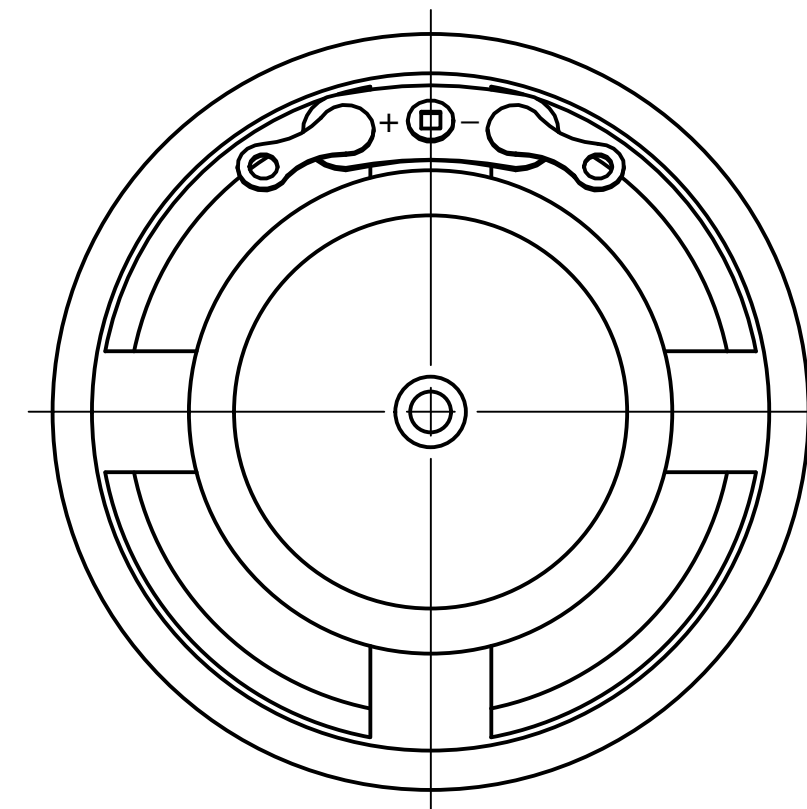

# DB UNLIMITED

Part Number:	<b>SP500432-1</b>	
Drawn:	CJ	12/20/2017
Checked:	P.D.	12/20/2017
Description:	Dynamic Speaker	Approved: C.E. 12/20/2017

This document contains data proprietary to DB Unlimited. Any use or reproduction, in any form, without prior written permission of DB Unlimited is prohibited. All terms and conditions can be found at [www.dbunlimitedco.com](http://www.dbunlimitedco.com)

Top View

Side View

Bottom View

Items	Specifications	Conditions
Sound Pressure Level	97	dB (@ 10cm)
Resonant Frequency	400	Hz
Frequency Range	400 ~ 5,000	Hz
Nominal Power	0.25	W
Max. Power	0.5	W
Impedance	32	Ω
Cone Material	Paper	
Mount Type	Flush Mount	
Storage Temperature	-25 ~ +55	°C
Operating Temperature	-25 ~ +55	°C
Weight	46	g

REVISION HISTORY			
REV	DESCRIPTION	DATE	APPROVED
	Released from Engineering	10/21/2013	J.S.
1	Updated to new template, Corrected SPL	12/20/2017	C.E.

- NOTES
- 1) All dimensions are in mm unless otherwise noted
  - 2) All tolerances are ± 0.5 mm unless otherwise noted
  - 3) All parts meet RoHS
  - 4) Subject to change or redrawn without notice