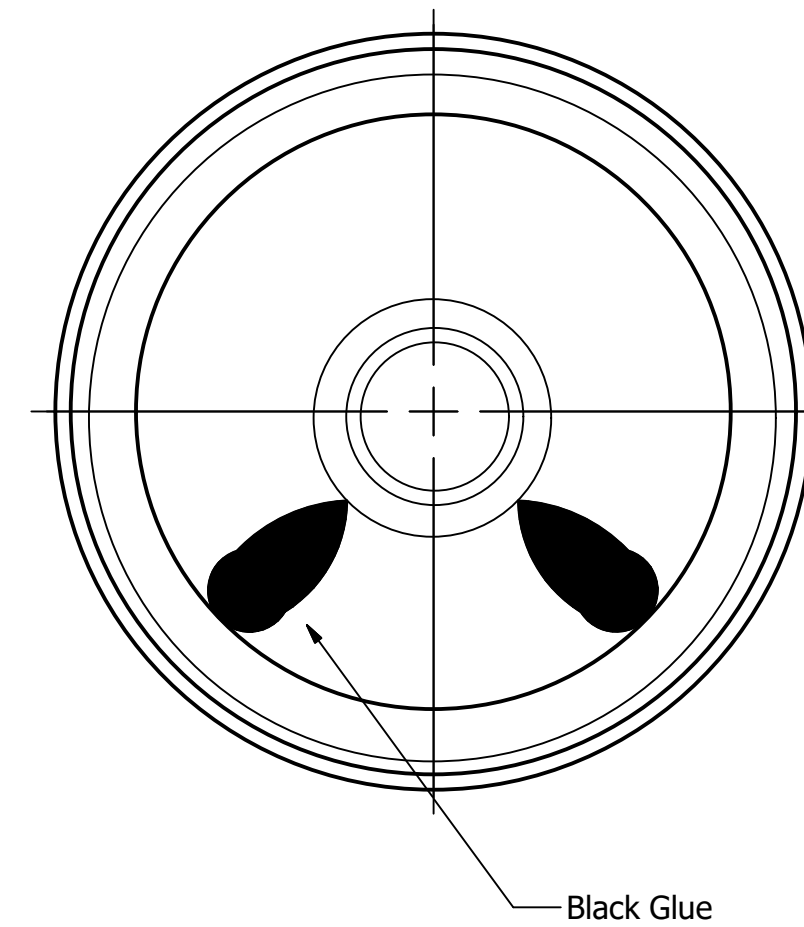

Top View

Items	Specifications	Conditions	REVISION HISTORY			
Sound Pressure Level	104 ± 3	dB (@ 10cm)	REV	DESCRIPTION	DATE	APPROVED
Resonant Frequency	550	Hz (±20%)		Released from Engineering	12/14/2013	J.S.
Frequency Range	550 ~ 4,500	Hz	1	Drawing updated to 2015 drawing format	9/4/2015	J.S
Nominal Power	1	W	2	Corrected resonant frequency and frequency range	5/22/2017	C.E.
Max. Power	1.5	W	NOTES			
Impedance	8	Ω (±15%)	1) All dimensions are in mm unless otherwise noted			
Cone Material	Paper		2) All tolerances are ± 0.5 mm unless otherwise noted			
Mount Type	Flush Mount		3) All parts meet RoHS			
Storage Temperature	-30 ~ +70	°C	4) Subject to change or redrawn without notice			
Operating Temperature	-20 ~ +60	°C				
Weight	16	g