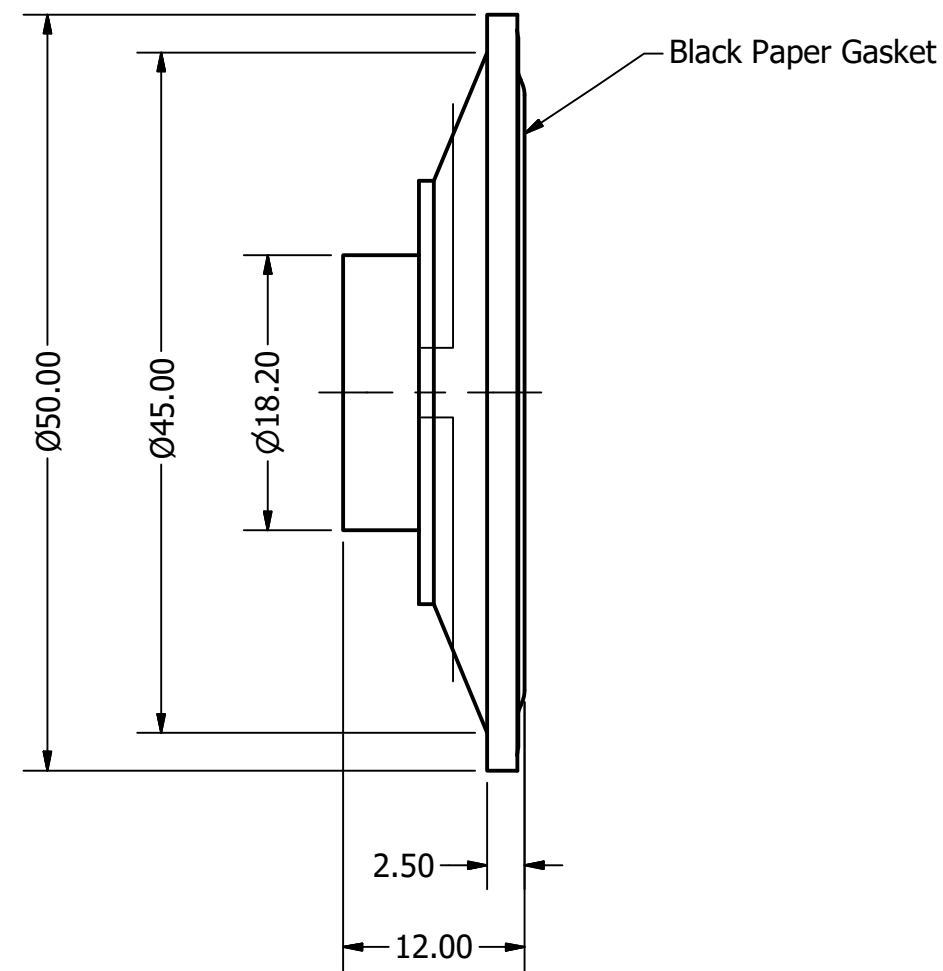

Part Number:	SP500508-1	
DESCRIPTION:	Dynamic Speaker	
DRAWN	CJ	12/6/2013
CHECKED	P.D	12/14/2013
APPROVED	J.S	12/14/2013
This document contains data proprietary to DB Unlimited. Any use or reproduction, in any form, without prior written permission of DB Unlimited is prohibited. All terms and conditions can be found at www.dbunlimitedco.com		

Bottom View

Side View

Top View

Items	Specifications	Conditions	REVISION HISTORY			
Sound Pressure Level	104 ± 3	dB (@ 10cm)	REV	DESCRIPTION	DATE	APPROVED
Resonant Frequency	550	Hz (±20%)		Released from Engineering	12/14/2013	J.S.
Frequency Range	550 ~ 4,500	Hz	1	Drawing updated to 2015 drawing format	9/4/2015	J.S
Nominal Power	1	W	2	Corrected resonant frequency and frequency range	5/22/2017	C.E.
Max. Power	1.5	W	NOTES			
Impedance	8	Ω (±15%)	1) All dimensions are in mm unless otherwise noted			
Cone Material	Paper		2) All tolerances are ± 0.5 mm unless otherwise noted			
Mount Type	Flush Mount		3) All parts meet RoHS			
Storage Temperature	-30 ~ +70	°C	4) Subject to change or redrawn without notice			
Operating Temperature	-20 ~ +60	°C				
Weight	16	g				