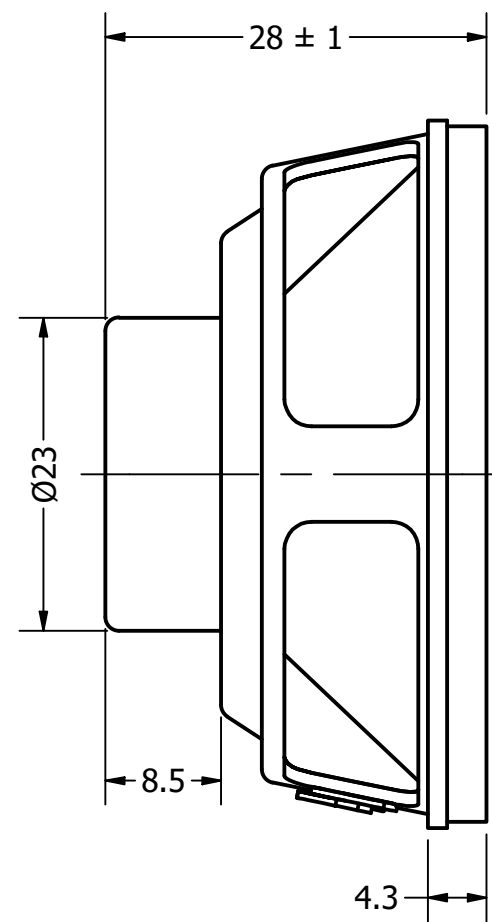

DB UNLIMITED

Part Number:	SP520104-1	
DESCRIPTION:	Dynamic Speaker	
DRAWN	CJ	11/9/2018
CHECKED	C.H.	11/9/2018
APPROVED	C.E.	11/9/2018
This document contains data proprietary to DB Unlimited. Any use or reproduction, in any form, without prior written permission of DB Unlimited is prohibited. All terms and conditions can be found at www.dbunlimitedco.com		

Top View

Side View

Bottom View

Items	Specifications	Conditions
Sound Pressure Level	99	dB (@ 10cm), Avg.
Resonant Frequency	150	Hz
Frequency Range	150 ~ 20,000	Hz
Nominal Power	5	W
Max. Power	6	W
Impedance	4	Ω
Cone Material	Paper	
Mount Type	Flush Mount	
IP Rating	IP65	
Storage Temperature	-40 ~ +85	°C
Operating Temperature	-30 ~ +75	°C
Weight	34	g

REVISION HISTORY			
REV	DESCRIPTION	DATE	APPROVED
	Released from Engineering	11/9/2018	C.E.

NOTES			
1) All dimensions are in mm unless otherwise noted			
2) All tolerances are ± 0.5 mm unless otherwise noted			
3) All parts meet RoHS			
4) Subject to change or redrawn without notice			