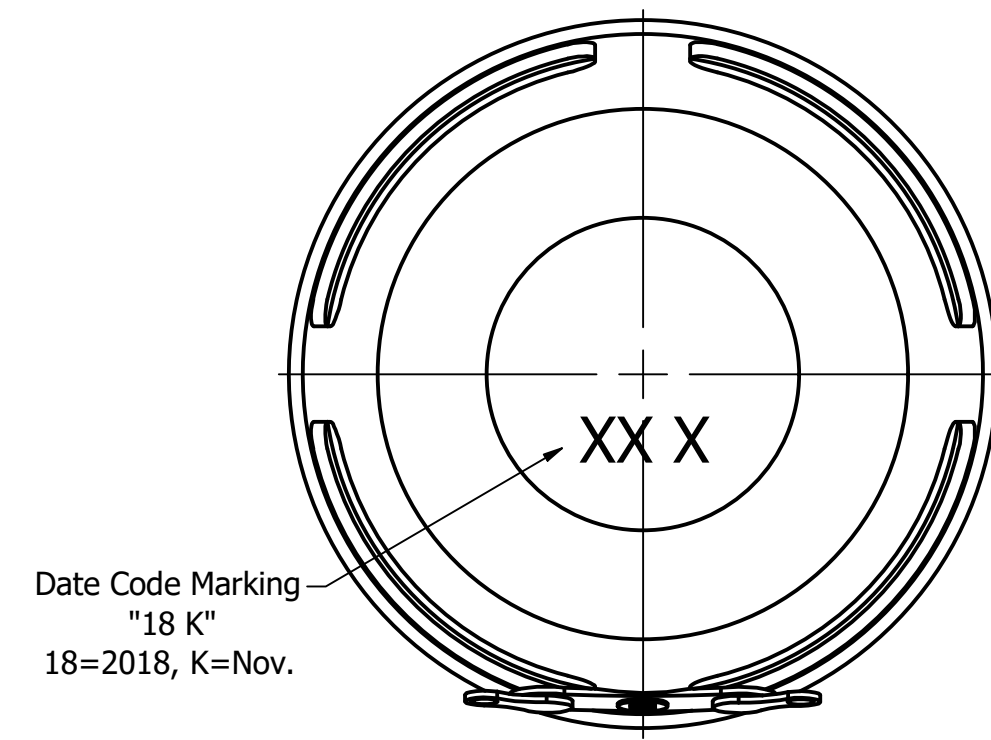

DB UNLIMITED

Part Number:	SP520104-1	
DESCRIPTION:	Dynamic Speaker	
DRAWN	CJ	11/9/2018
CHECKED	C.H.	11/9/2018
APPROVED	C.E.	11/9/2018
This document contains data proprietary to DB Unlimited. Any use or reproduction, in any form, without prior written permission of DB Unlimited is prohibited. All terms and conditions can be found at www.dbunlimitedco.com		

Top View

Side View

Bottom View

Items	Specifications	Conditions
Sound Pressure Level	99	dB (@ 10cm), Avg.
Resonant Frequency	150	Hz
Frequency Range	150 ~ 20,000	Hz
Nominal Power	5	W
Max. Power	6	W
Impedance	4	Ω
Cone Material	Paper	
Mount Type	Flush Mount	
IP Rating	IP65	
Storage Temperature	-40 ~ +85	°C
Operating Temperature	-30 ~ +75	°C
Weight	34	g