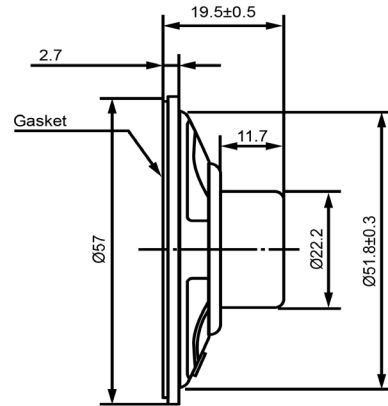

TOP VIEW

SIDE VIEW

BOTTOM VIEW

| Specifications | | | Notes | Revision History | | | | | |
|-----------------------|-------------|-------|--|------------------|---------------------------|------------|----------|-------------|----------|
| Description | Value | Unit | | Version | Description | | Date | Approved | |
| Shape | Round | | 1) All dimensions are in mm unless otherwise noted 2) All parts meet RoHS  DB UNLIMITED | 1 | Released from Engineering | | 2/5/2014 | J.S. | |
| Resonant Frequency | 330 | (Hz) | | | | | | | |
| Frequency Range | 330 ~ 4,000 | (Hz) | | | | | | | |
| SPL @ 10cm | 105 | (dBA) | | | | | | | |
| Impedance | 8 | (Ohm) | | | | | | | |
| Cone Material | Paper | | | | | | | | |
| Nominal Power | 0.25 | (W) | | | | | | | |
| Max Power | 0.5 | (W) | | | | | | | |
| Mount Type | Flush Mount | | | | | | | | |
| Operating Temperature | -20 ~ +70 | °C | | | | | | | |
| Storage Temperature | -20 ~ +70 | °C | | | | | | | |
| Weight | 30 | (g) | | | | | | | |
| | | | | Dynamic Speaker | | SP570308-1 | | | |
| | | | | Drawn by | Date | Checked by | Date | Approved by | Date |
| | | | | G.W. | 1/27/2014 | C.E. | 2/5/2014 | J.S. | 2/5/2014 |