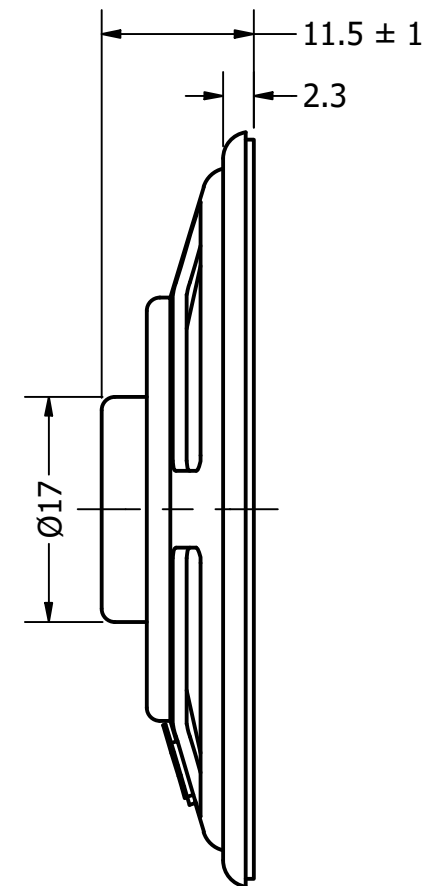

# DB UNLIMITED

Part Number:	<b>SP570445-4</b>	
DESCRIPTION:	Dynamic Speaker	
DRAWN	CJ	6/1/2018
CHECKED	C.H.	6/1/2018
APPROVED	C.E.	6/1/2018

This document contains data proprietary to DB Unlimited. Any use or reproduction, in any form, without prior written permission of DB Unlimited is prohibited. All terms and conditions can be found at [www.dbunlimitedco.com](http://www.dbunlimitedco.com)

Top View

Side View

Bottom View

Items	Specifications	Conditions
Sound Pressure Level	94	dB (@ 10cm)
Resonant Frequency	450	Hz
Frequency Range	450 ~ 5,000	Hz
Nominal Power	0.3	W
Max. Power	0.5	W
Impedance	45	Ω
Cone Material	Paper	
Mount Type	Flush Mount	
Storage Temperature	-30 ~ +70	°C
Operating Temperature	-20 ~ +60	°C
Weight	21	g

REVISION HISTORY			
REV	DESCRIPTION	DATE	APPROVED
	Released from Engineering	6/1/2018	C.E.

NOTES	
1)	All dimensions are in mm unless otherwise noted
2)	All tolerances are ± 0.5 mm unless otherwise noted
3)	All parts meet RoHS
4)	Subject to change or redrawn without notice