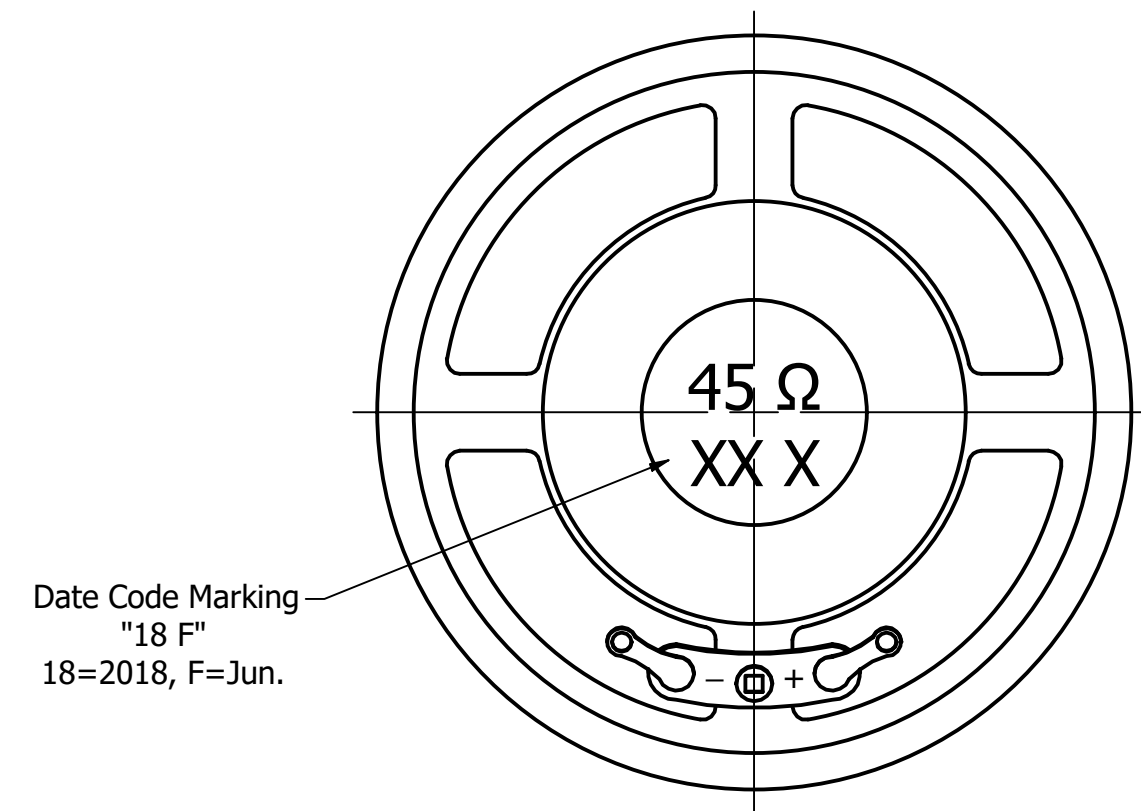

# DB UNLIMITED

Part Number:	<b>SP570445-4</b>	
DESCRIPTION:	Dynamic Speaker	
DRAWN	CJ	6/1/2018
CHECKED	C.H.	6/1/2018
APPROVED	C.E.	6/1/2018

This document contains data proprietary to DB Unlimited. Any use or reproduction, in any form, without prior written permission of DB Unlimited is prohibited. All terms and conditions can be found at [www.dbunlimitedco.com](http://www.dbunlimitedco.com)

Top View

Side View

Bottom View

Items	Specifications	Conditions
Sound Pressure Level	94	dB (@ 10cm)
Resonant Frequency	450	Hz
Frequency Range	450 ~ 5,000	Hz
Nominal Power	0.3	W
Max. Power	0.5	W
Impedance	45	Ω
Cone Material	Paper	
Mount Type	Flush Mount	
Storage Temperature	-30 ~ +70	°C
Operating Temperature	-20 ~ +60	°C
Weight	21	g

REVISION HISTORY			
REV	DESCRIPTION	DATE	APPROVED
	Released from Engineering	6/1/2018	C.E.

NOTES	
1)	All dimensions are in mm unless otherwise noted
2)	All tolerances are ± 0.5 mm unless otherwise noted
3)	All parts meet RoHS
4)	Subject to change or redrawn without notice