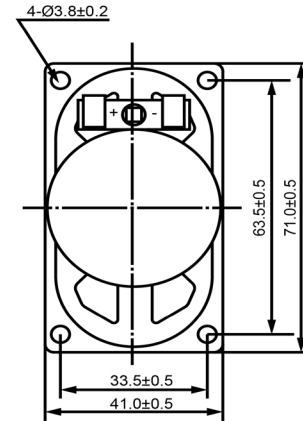

SIDE VIEW

BOTTOM VIEW

Specifications			Notes	Revision History									
Description	Value	Unit		Version	Description	Date	Approved	Drawn by	Date	Checked by	Date	Approved by	Date
Shape	Rectangle		1) All dimensions are in mm unless otherwise noted 2) All parts meet RoHS  DB UNLIMITED	1	Released from Engineering	10/21/2013	J.S	A.B.	10/21/2013	C.E.	10/21/2013	J.S	10/21/2013
Resonant Frequency	300	(Hz)											
Frequency Range	300 ~ 20,000	(Hz)											
SPL @ 10cm	80	(dBA)											
Impedance	8	(Ohm)											
Cone Material	Paper												
Nominal Power	3	(W)											
Max Power	5	(W)											
Mount Type	Frame												
Operating Temperature	-25 ~ +55	°C											
Storage Temperature	-25 ~ +55	°C											
Weight	95	(g)											
				Dynamic Speaker				SP710308-1					