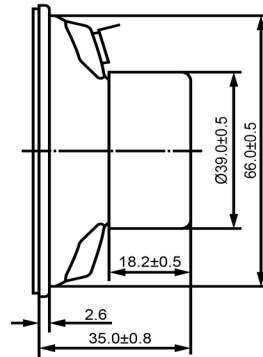

SIDE VIEW

BOTTOM VIEW

Specifications			Notes	Revision History									
Description	Value	Unit		Version	Description	Date	Approved	Drawn by	Date	Checked by	Date	Approved by	Date
Shape	Rectangle		1) All dimensions are in mm unless otherwise noted 2) All parts meet RoHS  DB UNLIMITED	1	Released from Engineering	10/21/2013	J.S	A.B.	10/21/2013	C.E.	10/21/2013	J.S	10/21/2013
Resonant Frequency	300	(Hz)											
Frequency Range	300 ~ 20,000	(Hz)											
SPL @ 10cm	80	(dBA)											
Impedance	8	(Ohm)											
Cone Material	Paper												
Nominal Power	3	(W)											
Max Power	5	(W)											
Mount Type	Frame												
Operating Temperature	-25 ~ +55	°C											
Storage Temperature	-25 ~ +55	°C											
Weight	95	(g)											
				Dynamic Speaker				SP710308-1					