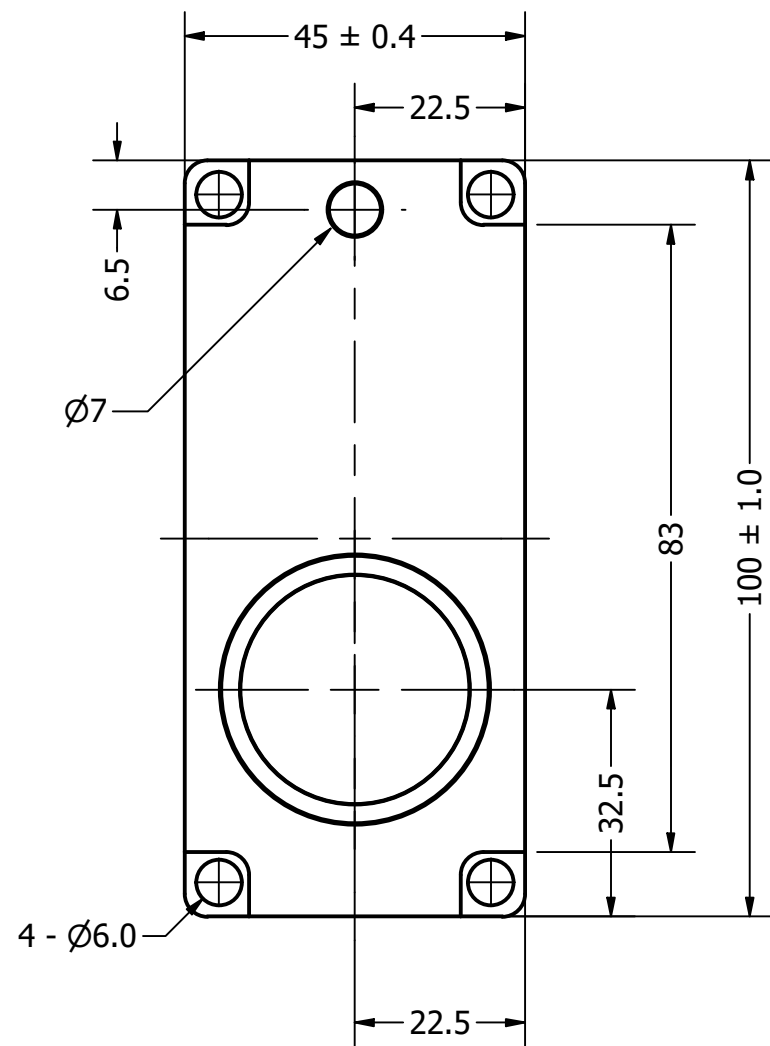

Part Number:	<b>SW1000304-1</b>	
DRAWN	CJ	3/24/2017
CHECKED	P.D.	10/6/2017
Description:	<b>Waterproof Dynamic Speaker</b>	
APPROVED	C.E.	10/6/2017
This document contains data proprietary to DB Unlimited. Any use or reproduction, in any form, without prior written permission of DB Unlimited is prohibited. All terms and conditions can be found at <a href="http://www.dbunlimitedco.com">www.dbunlimitedco.com</a>		

**Top View**

**Side View (1)**

**Side View (2)**

**Bottom View**

Items	Specifications	Conditions	REVISION HISTORY			
			REV	DESCRIPTION	DATE	APPROVED
Sound Pressure Level	106	dB (@ 10cm), Avg.		Released from Engineering	10/6/2017	C.E.
Resonant Frequency	350	Hz	1	Add polarity marking, remove connector	10/24/2017	C.E.
Frequency Range	350 ~ 20,000	Hz	2	Update markings	2/28/2018	C.E.
Nominal Power	3	W	3	Updated tolerances	6/11/2018	C.E.
Max. Power	5	W	4	Updated dimensions, SPL	8/9/2018	C.E.
Impedance	4	Ω				
Cone Material	Mylar					
Mount Type	Frame Mount					
IP Rating	IP67					
Storage Temperature	-20 ~ +55	°C				
Operating Temperature	-20 ~ +55	°C				
Weight	42.5	g				

NOTES	
1)	All dimensions are in mm unless otherwise noted
2)	All tolerances are ± 0.5 mm unless otherwise noted
3)	All parts meet RoHS
4)	Subject to change or redrawn without notice