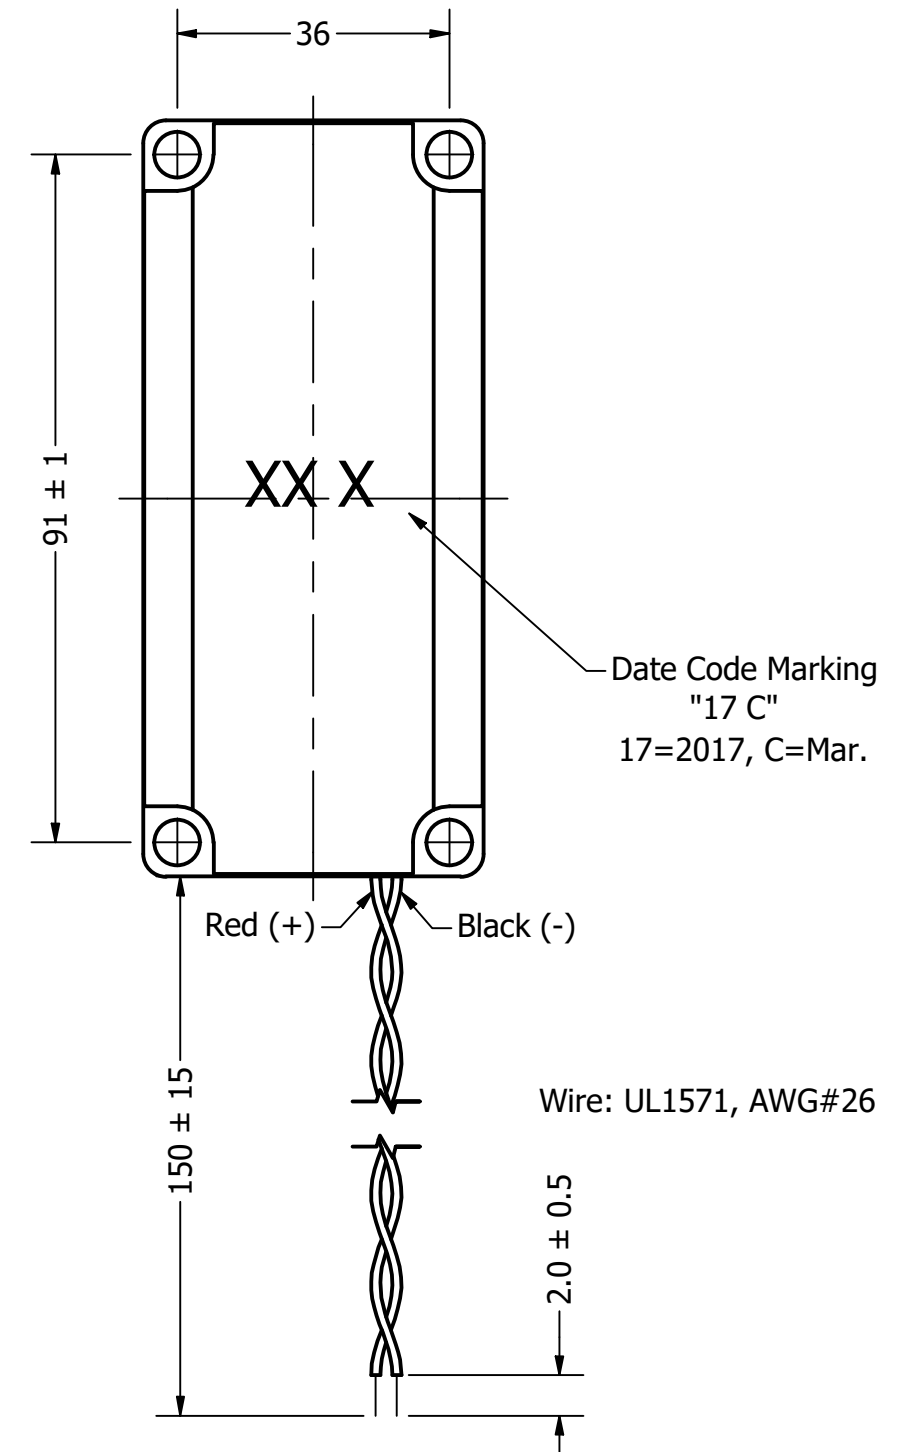

Part Number:	<b>SW1000304-1</b>	
DRAWN	CJ	3/24/2017
CHECKED	P.D.	10/6/2017
Description:	<b>Waterproof Dynamic Speaker</b>	
APPROVED	C.E.	10/6/2017
This document contains data proprietary to DB Unlimited. Any use or reproduction, in any form, without prior written permission of DB Unlimited is prohibited. All terms and conditions can be found at <a href="http://www.dbunlimitedco.com">www.dbunlimitedco.com</a>		

**Top View**

**Side View (1)**

**Side View (2)**

**Bottom View**

Items	Specifications	Conditions	REVISION HISTORY			
			REV	DESCRIPTION	DATE	APPROVED
Sound Pressure Level	106	dB (@ 10cm), Avg.		Released from Engineering	10/6/2017	C.E.
Resonant Frequency	350	Hz	1	Add polarity marking, remove connector	10/24/2017	C.E.
Frequency Range	350 ~ 20,000	Hz	2	Update markings	2/28/2018	C.E.
Nominal Power	3	W	3	Updated tolerances	6/11/2018	C.E.
Max. Power	5	W	4	Updated dimensions, SPL	8/9/2018	C.E.
Impedance	4	Ω				
Cone Material	Mylar					
Mount Type	Frame Mount					
IP Rating	IP67					
Storage Temperature	-20 ~ +55	°C				
Operating Temperature	-20 ~ +55	°C				
Weight	42.5	g				

NOTES	
1)	All dimensions are in mm unless otherwise noted
2)	All tolerances are ± 0.5 mm unless otherwise noted
3)	All parts meet RoHS
4)	Subject to change or redrawn without notice