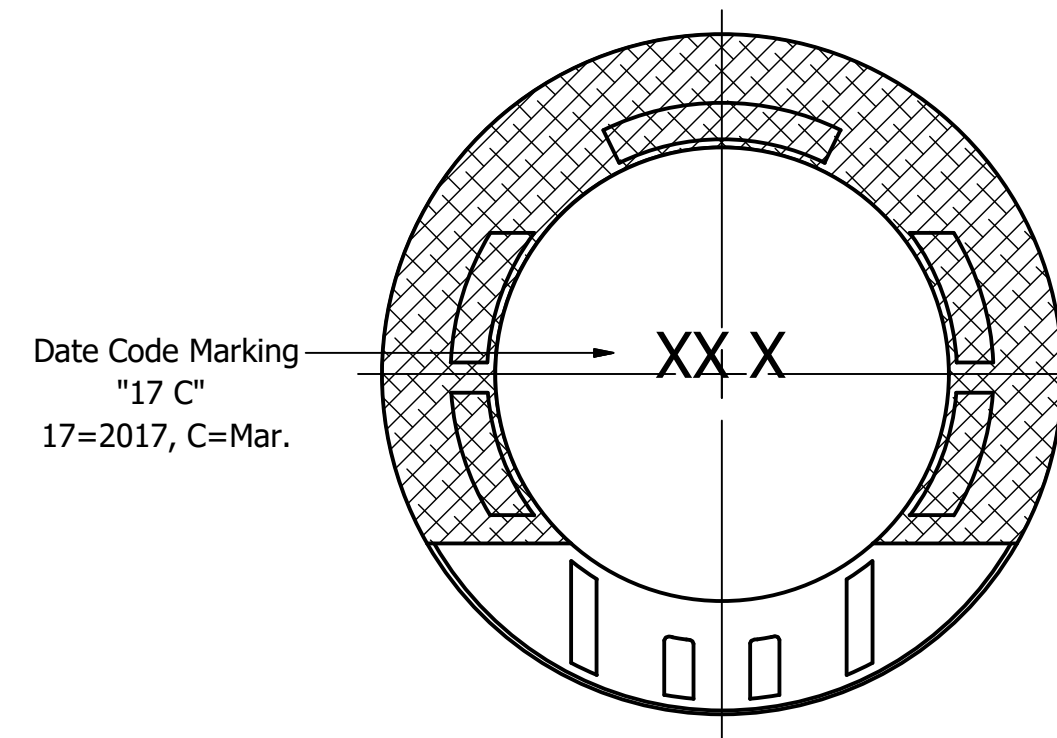

Part Number:	SW181004-1	
DRAWN	CJ	3/10/2017
CHECKED	P.D.	10/6/2017
Description:	Waterproof Dynamic Speaker	
	APPROVED	10/6/2017
	C.E.	
This document contains data proprietary to DB Unlimited. Any use or reproduction, in any form, without prior written permission of DB Unlimited is prohibited. All terms and conditions can be found at www.dbunlimitedco.com		

Top View

Side View

Bottom View

Items	Specifications	Conditions
Sound Pressure Level	92	dB (@ 10cm), Avg.
Resonant Frequency	1,050	Hz
Frequency Range	1,050 ~ 10,000	Hz
Nominal Power	1	W
Max. Power	1.2	W
Impedance	4	Ω
Cone Material	Mylar	
Mount Type	Flush Mount	
IP Rating	IP67	
Storage Temperature	-20 ~ +55	°C
Operating Temperature	-20 ~ +55	°C
Weight	2.04	g

REVISION HISTORY			
REV	DESCRIPTION	DATE	APPROVED
	Released from Engineering	10/6/2017	C.E.

NOTES	
1) All dimensions are in mm unless otherwise noted	
2) All tolerances are ± 0.3 mm unless otherwise noted	
3) All parts meet RoHS	
4) Subject to change or redrawn without notice	