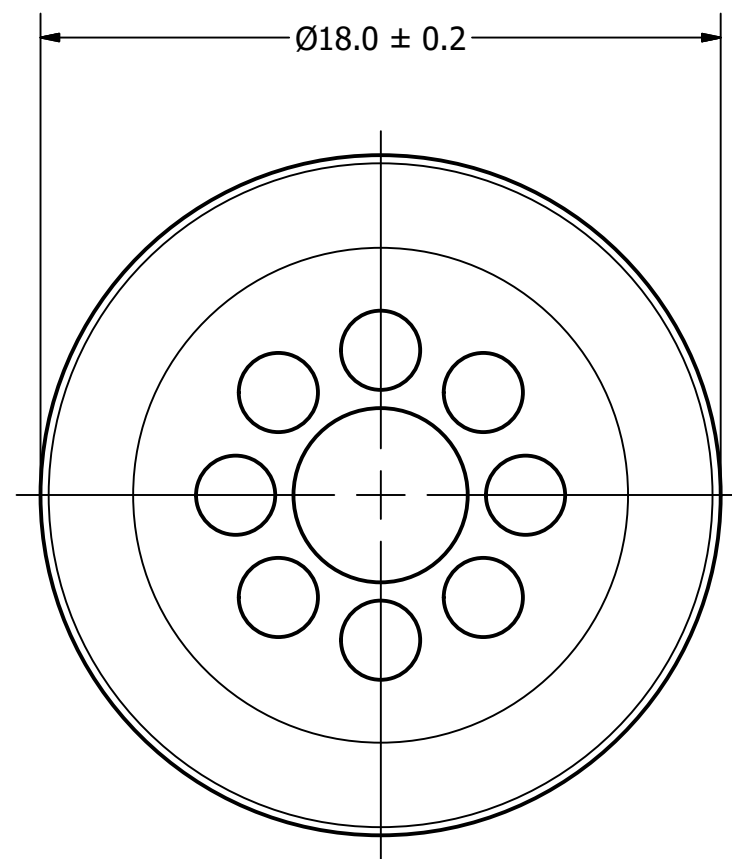

Part Number:	SW181004-1	
DRAWN	CJ	3/10/2017
CHECKED	P.D.	10/6/2017
Description:	Waterproof Dynamic Speaker	
	APPROVED	10/6/2017
	C.E.	
This document contains data proprietary to DB Unlimited. Any use or reproduction, in any form, without prior written permission of DB Unlimited is prohibited. All terms and conditions can be found at www.dbunlimitedco.com		

Top View

Side View

Bottom View

Items	Specifications	Conditions
Sound Pressure Level	92	dB (@ 10cm), Avg.
Resonant Frequency	1,050	Hz
Frequency Range	1,050 ~ 10,000	Hz
Nominal Power	1	W
Max. Power	1.2	W
Impedance	4	Ω
Cone Material	Mylar	
Mount Type	Flush Mount	
IP Rating	IP67	
Storage Temperature	-20 ~ +55	°C
Operating Temperature	-20 ~ +55	°C
Weight	2.04	g