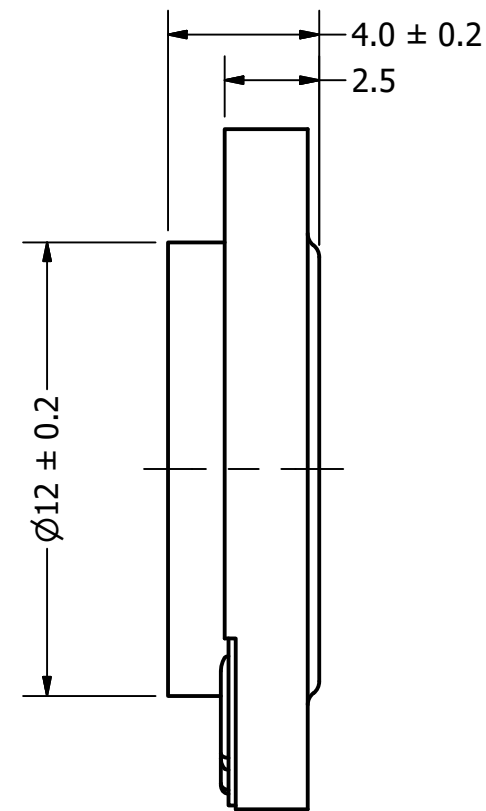

Part Number:	SW181004-1	
DRAWN	CJ	3/10/2017
CHECKED	P.D.	10/6/2017
Description:	Waterproof Dynamic Speaker	
	APPROVED	10/6/2017
	C.E.	
This document contains data proprietary to DB Unlimited. Any use or reproduction, in any form, without prior written permission of DB Unlimited is prohibited. All terms and conditions can be found at www.dbunlimitedco.com		

Top View

Side View

Bottom View

Items	Specifications	Conditions
Sound Pressure Level	92	dB (@ 10cm), Avg.
Resonant Frequency	1,050	Hz
Frequency Range	1,050 ~ 10,000	Hz
Nominal Power	1	W
Max. Power	1.2	W
Impedance	4	Ω
Cone Material	Mylar	
Mount Type	Flush Mount	
IP Rating	IP67	
Storage Temperature	-20 ~ +55	°C
Operating Temperature	-20 ~ +55	°C
Weight	2.04	g

REVISION HISTORY			
REV	DESCRIPTION	DATE	APPROVED
	Released from Engineering	10/6/2017	C.E.

NOTES	
1) All dimensions are in mm unless otherwise noted	
2) All tolerances are ± 0.3 mm unless otherwise noted	
3) All parts meet RoHS	
4) Subject to change or redrawn without notice	