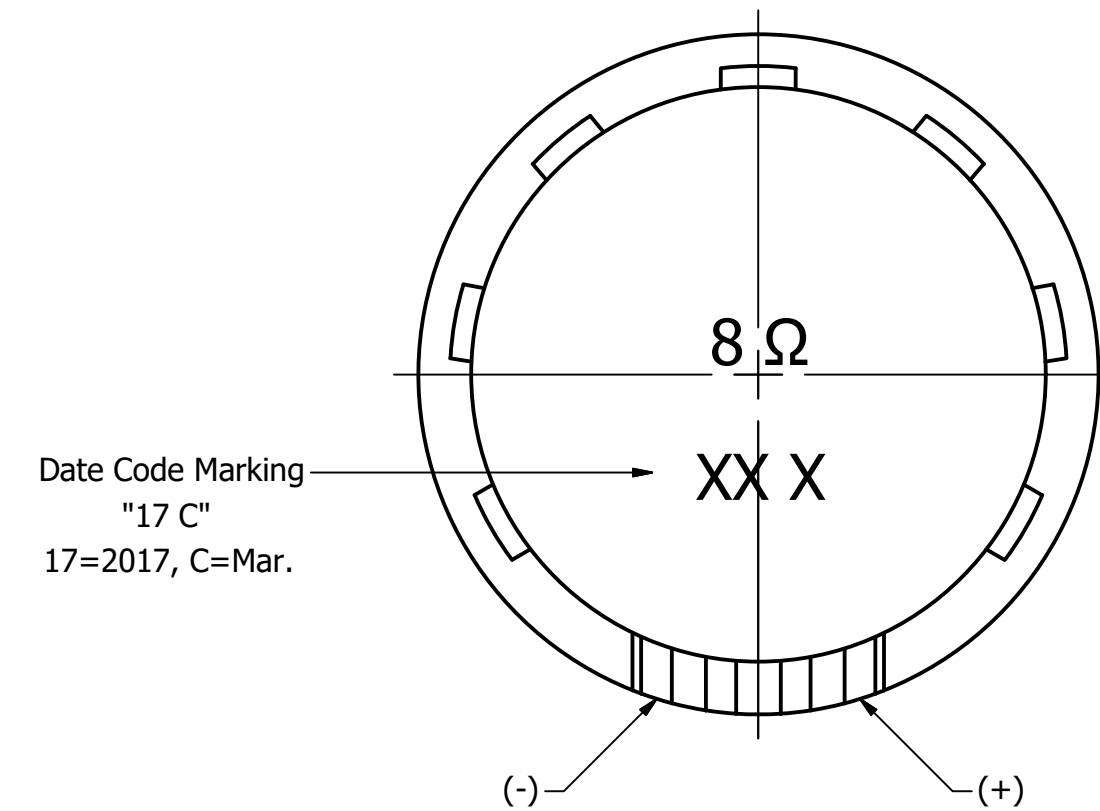

Part Number:	SW200508-1	
DRAWN	CJ	3/10/2017
CHECKED		10/2/2017
P.D.		10/2/2017
Description:	Waterproof Dynamic Speaker	
APPROVED	C.E.	10/2/2017
This document contains data proprietary to DB Unlimited. Any use or reproduction, in any form, without prior written permission of DB Unlimited is prohibited. All terms and conditions can be found at www.dbunlimitedco.com		

Top View

Side View

Bottom View

Items	Specifications	Conditions
Sound Pressure Level	85	dB (@ 10cm), Avg.
Resonant Frequency	500	Hz
Frequency Range	500 ~ 10,000	Hz
Nominal Power	1.5	W
Max. Power	2	W
Impedance	8	Ω
Cone Material	PU + PEI	
Mount Type	Flush Mount	
IP Rating	IP67	
Storage Temperature	-20 ~ +55	$^{\circ}\text{C}$
Operating Temperature	-20 ~ +55	$^{\circ}\text{C}$
Weight	4.02	g

REVISION HISTORY			
REV	DESCRIPTION	DATE	APPROVED
	Released from Engineering	10/2/2017	C.E.

NOTES	
1) All dimensions are in mm unless otherwise noted	
2) All tolerances are ± 0.3 mm unless otherwise noted	
3) All parts meet RoHS	
4) Subject to change or redrawn without notice	