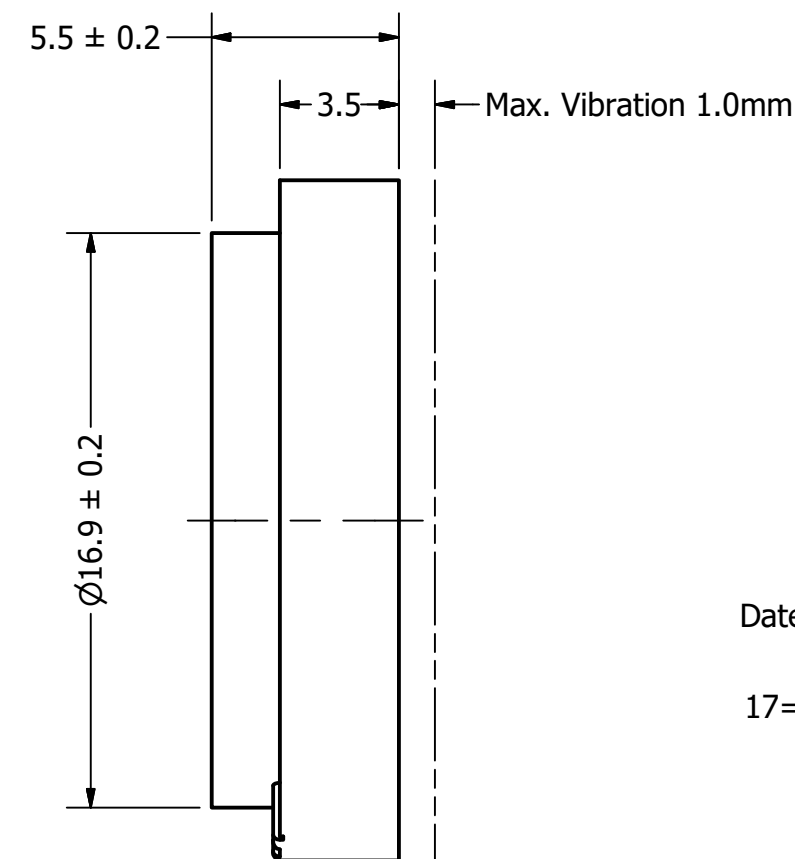

Top View

Side View

Bottom View

Items	Specifications	Conditions
Sound Pressure Level	85	dB (@ 10cm), Avg.
Resonant Frequency	500	Hz
Frequency Range	500 ~ 10,000	Hz
Nominal Power	1.5	W
Max. Power	2	W
Impedance	8	Ω
Cone Material	PU + PEI	
Mount Type	Flush Mount	
IP Rating	IP67	
Storage Temperature	-20 ~ +55	$^{\circ}\text{C}$
Operating Temperature	-20 ~ +55	$^{\circ}\text{C}$
Weight	4.02	g

REVISION HISTORY			
REV	DESCRIPTION	DATE	APPROVED
	Released from Engineering	10/2/2017	C.E.

NOTES	
1) All dimensions are in mm unless otherwise noted	
2) All tolerances are ± 0.3 mm unless otherwise noted	
3) All parts meet RoHS	
4) Subject to change or redrawn without notice	