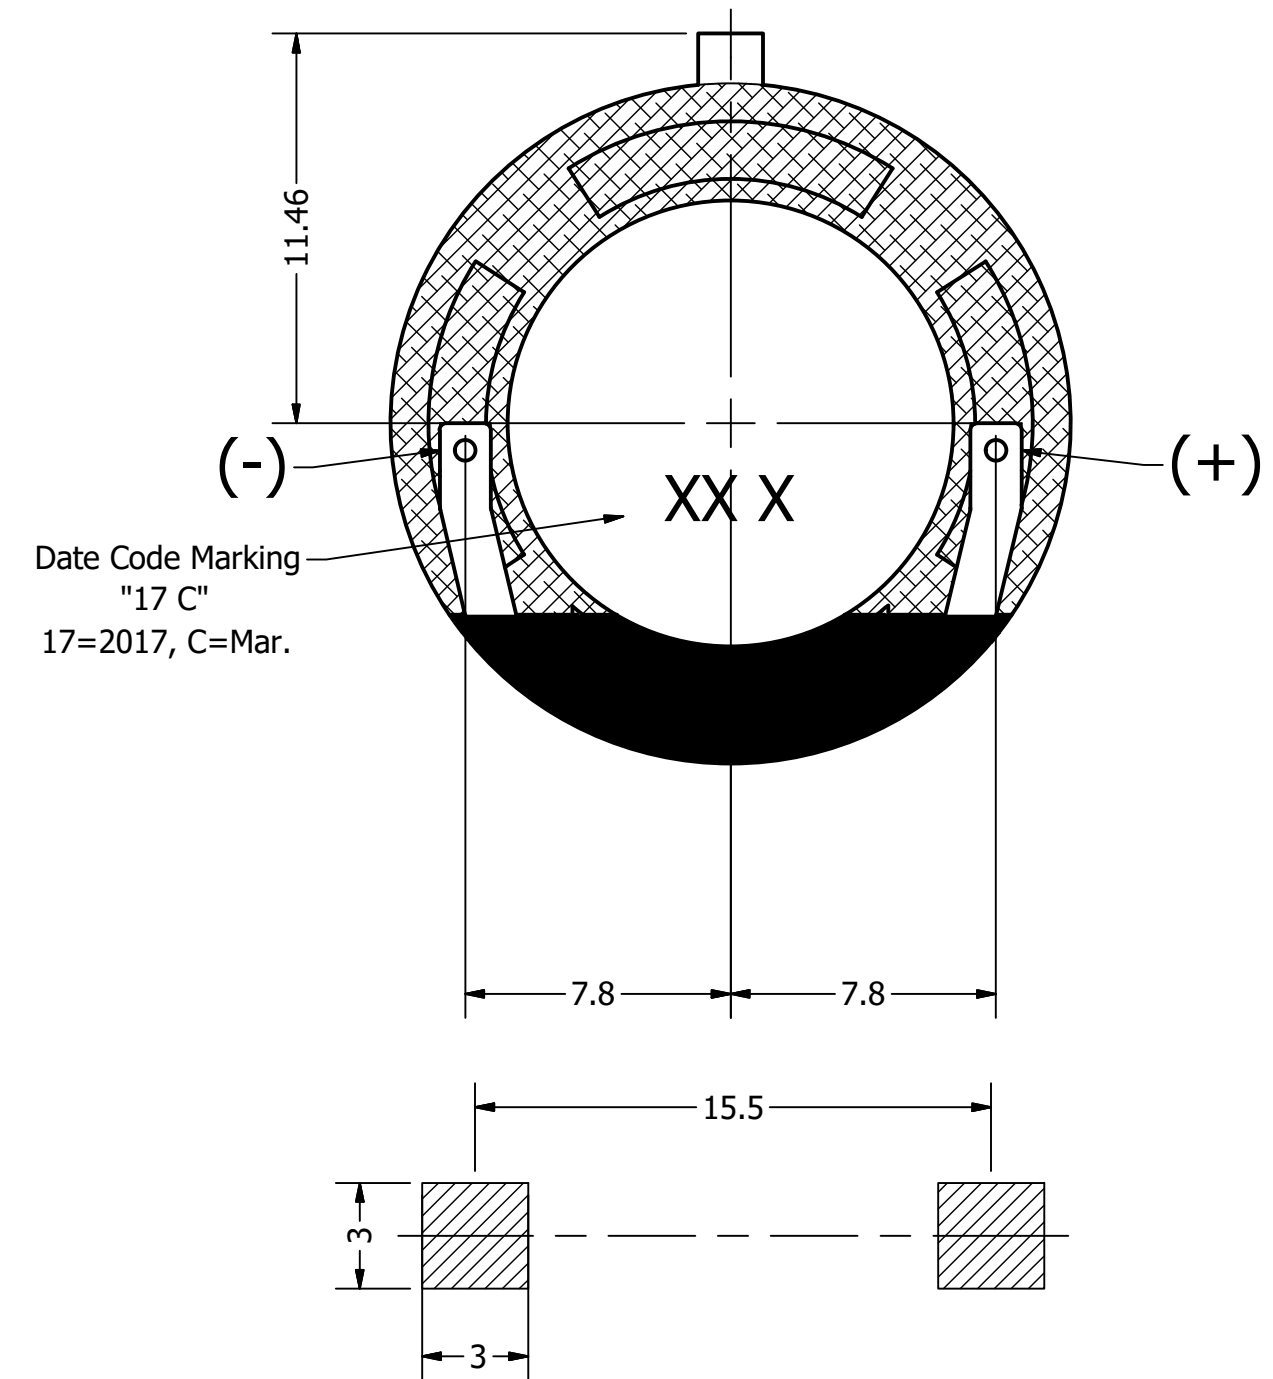

Part Number:	SW200908-1	
DRAWN	CJ	3/10/2017
CHECKED		10/2/2017
P.D.		10/2/2017
Description:	Waterproof Dynamic Speaker	
APPROVED		10/2/2017
C.E.		
This document contains data proprietary to DB Unlimited. Any use or reproduction, in any form, without prior written permission of DB Unlimited is prohibited. All terms and conditions can be found at www.dbunlimitedco.com		

Top View

Side View

Bottom View

Items	Specifications	Conditions
Sound Pressure Level	90	dB (@ 10cm), Avg.
Resonant Frequency	900	Hz
Frequency Range	900 ~ 10,000	Hz
Nominal Power	1	W
Max. Power	1.5	W
Impedance	8	Ω
Cone Material	Mylar	
Mount Type	Flush Mount	
IP Rating	IP67	
Storage Temperature	-20 ~ +55	°C
Operating Temperature	-20 ~ +55	°C
Weight	2.92	g

REVISION HISTORY			
REV	DESCRIPTION	DATE	APPROVED
	Released from Engineering	10/2/2017	C.E.

NOTES			
1) All dimensions are in mm unless otherwise noted			
2) All tolerances are ± 0.3 mm unless otherwise noted			
3) All parts meet RoHS			
4) Subject to change or redrawn without notice			