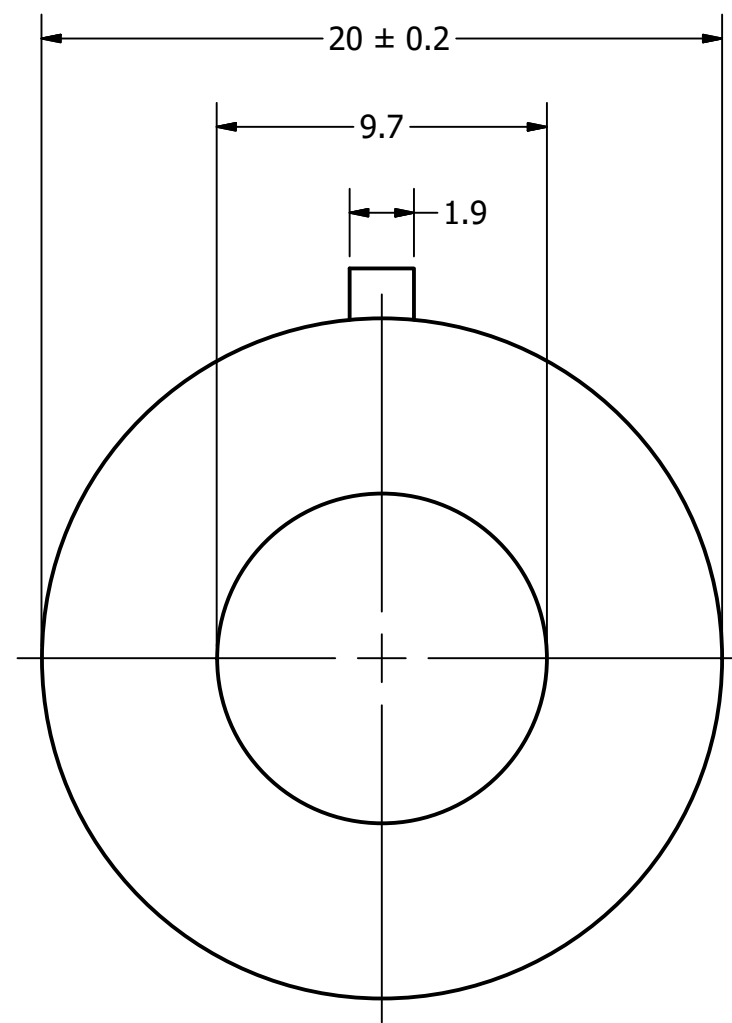

Top View

Side View

Bottom View

Items	Specifications	Conditions
Sound Pressure Level	90	dB (@ 10cm), Avg.
Resonant Frequency	900	Hz
Frequency Range	900 ~ 10,000	Hz
Nominal Power	1	W
Max. Power	1.5	W
Impedance	8	Ω
Cone Material	Mylar	
Mount Type	Flush Mount	
IP Rating	IP67	
Storage Temperature	-20 ~ +55	°C
Operating Temperature	-20 ~ +55	°C
Weight	2.92	g