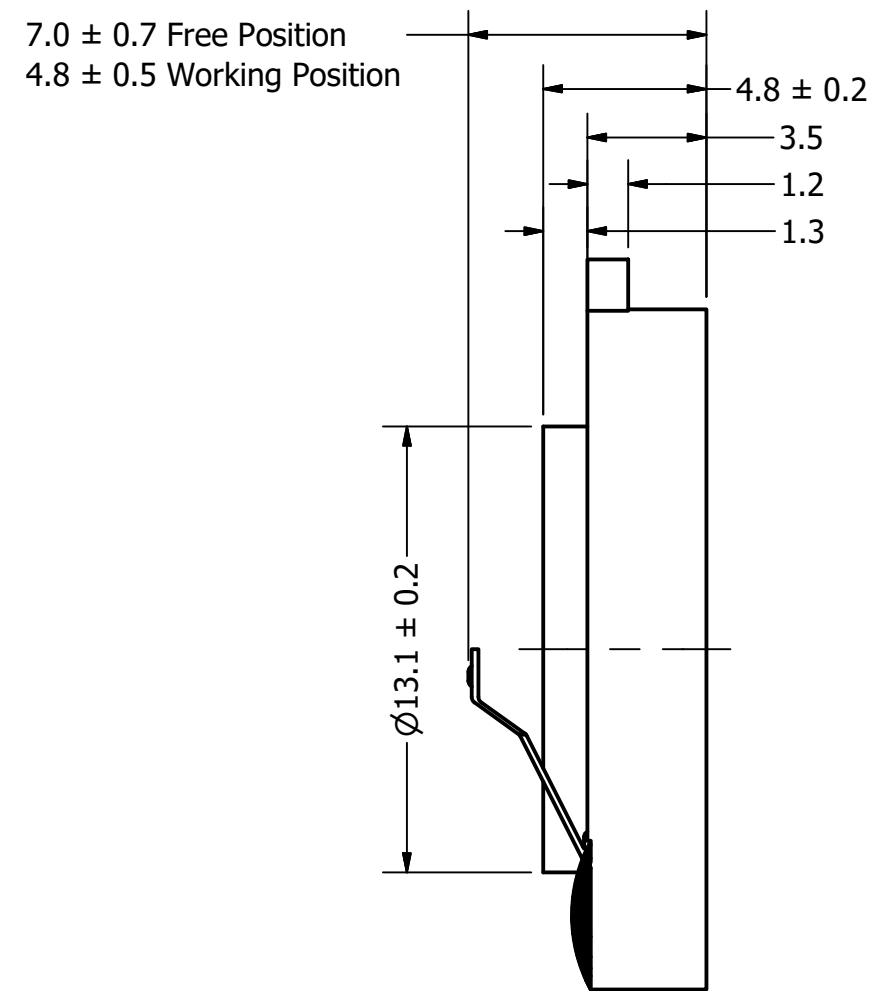

Part Number:	SW200908-1	
DRAWN	CJ	3/10/2017
CHECKED		10/2/2017
P.D.		10/2/2017
Description:	Waterproof Dynamic Speaker	
APPROVED		10/2/2017
C.E.		
This document contains data proprietary to DB Unlimited. Any use or reproduction, in any form, without prior written permission of DB Unlimited is prohibited. All terms and conditions can be found at www.dbunlimitedco.com		

Top View

Side View

Bottom View

Items	Specifications	Conditions
Sound Pressure Level	90	dB (@ 10cm), Avg.
Resonant Frequency	900	Hz
Frequency Range	900 ~ 10,000	Hz
Nominal Power	1	W
Max. Power	1.5	W
Impedance	8	Ω
Cone Material	Mylar	
Mount Type	Flush Mount	
IP Rating	IP67	
Storage Temperature	-20 ~ +55	°C
Operating Temperature	-20 ~ +55	°C
Weight	2.92	g

REVISION HISTORY			
REV	DESCRIPTION	DATE	APPROVED
	Released from Engineering	10/2/2017	C.E.

NOTES			
1) All dimensions are in mm unless otherwise noted			
2) All tolerances are ± 0.3 mm unless otherwise noted			
3) All parts meet RoHS			
4) Subject to change or redrawn without notice			