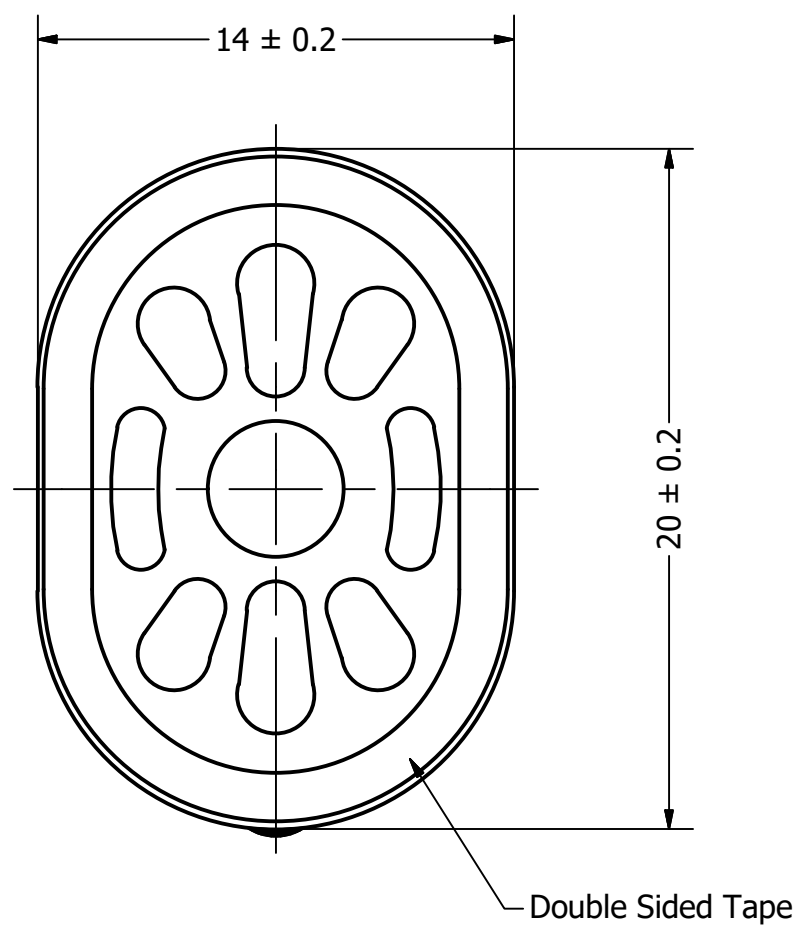

Part Number:	SW201108-1	
DRAWN	CJ	3/10/2017
CHECKED	P.D.	10/6/2017
Description:	Waterproof Dynamic Speaker	
APPROVED	C.E.	10/6/2017
This document contains data proprietary to DB Unlimited. Any use or reproduction, in any form, without prior written permission of DB Unlimited is prohibited. All terms and conditions can be found at www.dbunlimitedco.com		

Top View

Side View

Bottom View

Items	Specifications	Conditions	REVISION HISTORY			
Sound Pressure Level	97	dB (@ 10cm), Avg.	REV	DESCRIPTION	DATE	APPROVED
Resonant Frequency	1,100	Hz		Released from Engineering	10/6/2017	C.E.
Frequency Range	1,100 ~ 10,000	Hz	NOTES			
Nominal Power	0.8	W	1) All dimensions are in mm unless otherwise noted			
Max. Power	1.2	W	2) All tolerances are ± 0.3 mm unless otherwise noted			
Impedance	8	Ω	3) All parts meet RoHS			
Cone Material	Mylar		4) Subject to change or redrawn without notice			
Mount Type	Flush Mount					
IP Rating	IP67					
Storage Temperature	-40 ~ +85	°C				
Operating Temperature	-20 ~ +60	°C				
Weight	1.84	g				