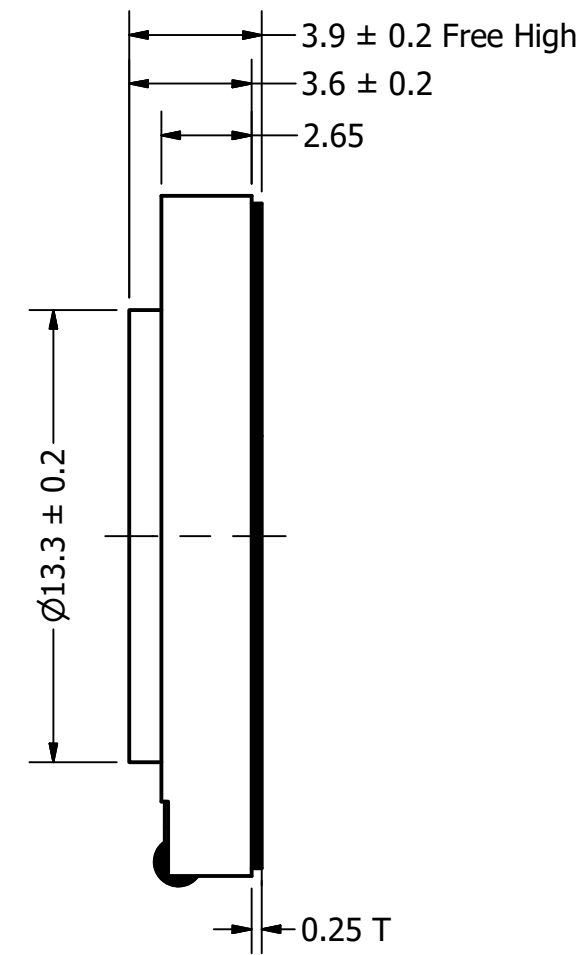

Top View

Side View

Bottom View

Items	Specifications	Conditions	REVISION HISTORY			
Sound Pressure Level	97	dB (@ 10cm), Avg.	REV	DESCRIPTION	DATE	APPROVED
Resonant Frequency	1,100	Hz		Released from Engineering	10/6/2017	C.E.
Frequency Range	1,100 ~ 10,000	Hz	NOTES			
Nominal Power	0.8	W	1) All dimensions are in mm unless otherwise noted			
Max. Power	1.2	W	2) All tolerances are ± 0.3 mm unless otherwise noted			
Impedance	8	Ω	3) All parts meet RoHS			
Cone Material	Mylar		4) Subject to change or redrawn without notice			
Mount Type	Flush Mount					
IP Rating	IP67					
Storage Temperature	-40 ~ +85	°C				
Operating Temperature	-20 ~ +60	°C				
Weight	1.84	g				