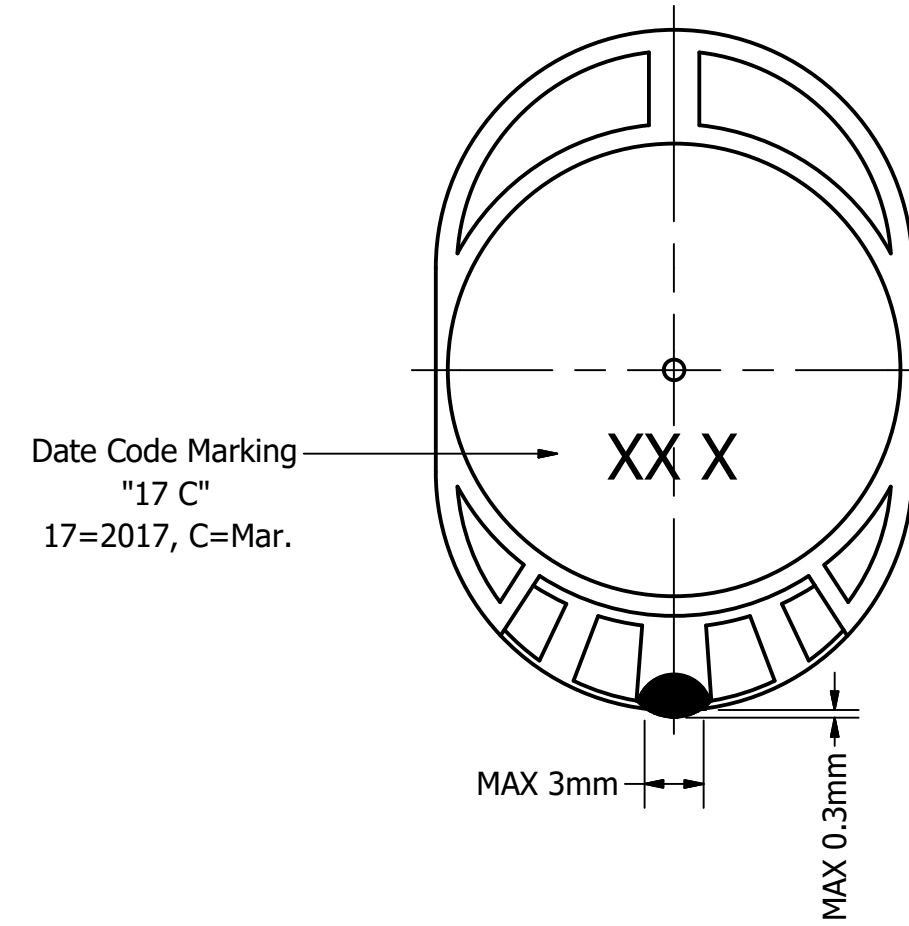

Part Number:	SW201108-1	
DRAWN	CJ	3/10/2017
CHECKED	P.D.	10/6/2017
Description:	Waterproof Dynamic Speaker	
APPROVED	C.E.	10/6/2017
This document contains data proprietary to DB Unlimited. Any use or reproduction, in any form, without prior written permission of DB Unlimited is prohibited. All terms and conditions can be found at www.dbunlimitedco.com		

Top View

Side View

Bottom View

Items	Specifications	Conditions	REVISION HISTORY			
Sound Pressure Level	97	dB (@ 10cm), Avg.	REV	DESCRIPTION	DATE	APPROVED
Resonant Frequency	1,100	Hz		Released from Engineering	10/6/2017	C.E.
Frequency Range	1,100 ~ 10,000	Hz	NOTES			
Nominal Power	0.8	W	1) All dimensions are in mm unless otherwise noted			
Max. Power	1.2	W	2) All tolerances are ± 0.3 mm unless otherwise noted			
Impedance	8	Ω	3) All parts meet RoHS			
Cone Material	Mylar		4) Subject to change or redrawn without notice			
Mount Type	Flush Mount					
IP Rating	IP67					
Storage Temperature	-40 ~ +85	°C				
Operating Temperature	-20 ~ +60	°C				
Weight	1.84	g				