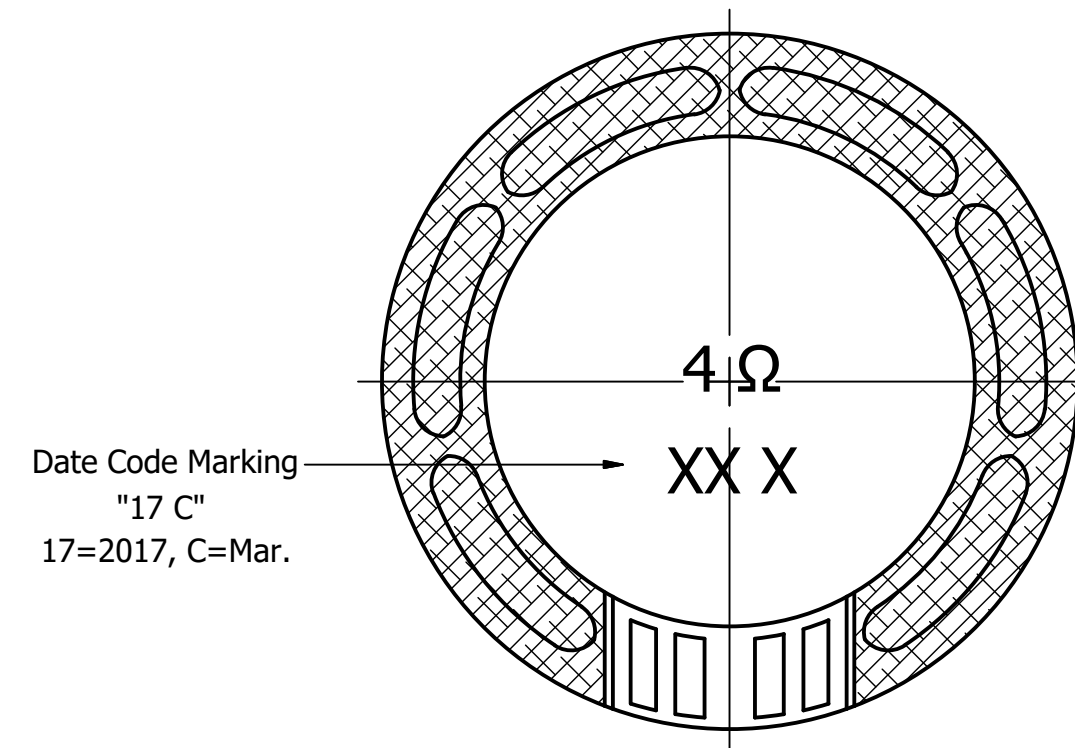

Part Number:	SW230704-1	
DRAWN	CJ	3/10/2017
CHECKED		10/9/2017
P.D.		10/9/2017
Description:	Waterproof Dynamic Speaker	
APPROVED	C.E.	10/9/2017
This document contains data proprietary to DB Unlimited. Any use or reproduction, in any form, without prior written permission of DB Unlimited is prohibited. All terms and conditions can be found at www.dbunlimitedco.com		

Top View

Side View

Bottom View

Items	Specifications	Conditions
Sound Pressure Level	90	dB (@ 10cm), Avg.
Resonant Frequency	700	Hz
Frequency Range	700 ~ 10,000	Hz
Nominal Power	1	W
Max. Power	1.5	W
Impedance	4	Ω
Cone Material	Mylar	
Mount Type	Flush Mount	
IP Rating	IP67	
Storage Temperature	-20 ~ +70	°C
Operating Temperature	-20 ~ +70	°C
Weight	3.13	g

REVISION HISTORY			
REV	DESCRIPTION	DATE	APPROVED
	Released from Engineering	10/9/2017	C.E.

NOTES			
1) All dimensions are in mm unless otherwise noted			
2) All tolerances are ± 0.3 mm unless otherwise noted			
3) All parts meet RoHS			
4) Subject to change or redrawn without notice			