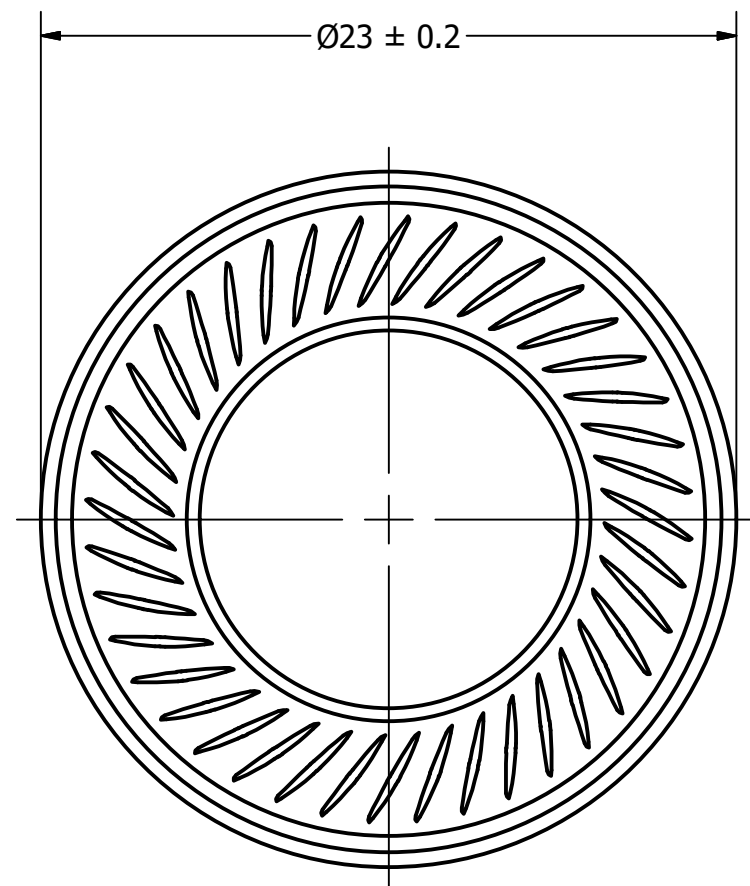

Part Number:	SW230704-1	
DRAWN	CJ	3/10/2017
CHECKED		10/9/2017
P.D.		10/9/2017
Description:	Waterproof Dynamic Speaker	
APPROVED	C.E.	10/9/2017
This document contains data proprietary to DB Unlimited. Any use or reproduction, in any form, without prior written permission of DB Unlimited is prohibited. All terms and conditions can be found at www.dbunlimitedco.com		

Top View

Side View

Bottom View

Items	Specifications	Conditions
Sound Pressure Level	90	dB (@ 10cm), Avg.
Resonant Frequency	700	Hz
Frequency Range	700 ~ 10,000	Hz
Nominal Power	1	W
Max. Power	1.5	W
Impedance	4	Ω
Cone Material	Mylar	
Mount Type	Flush Mount	
IP Rating	IP67	
Storage Temperature	-20 ~ +70	°C
Operating Temperature	-20 ~ +70	°C
Weight	3.13	g