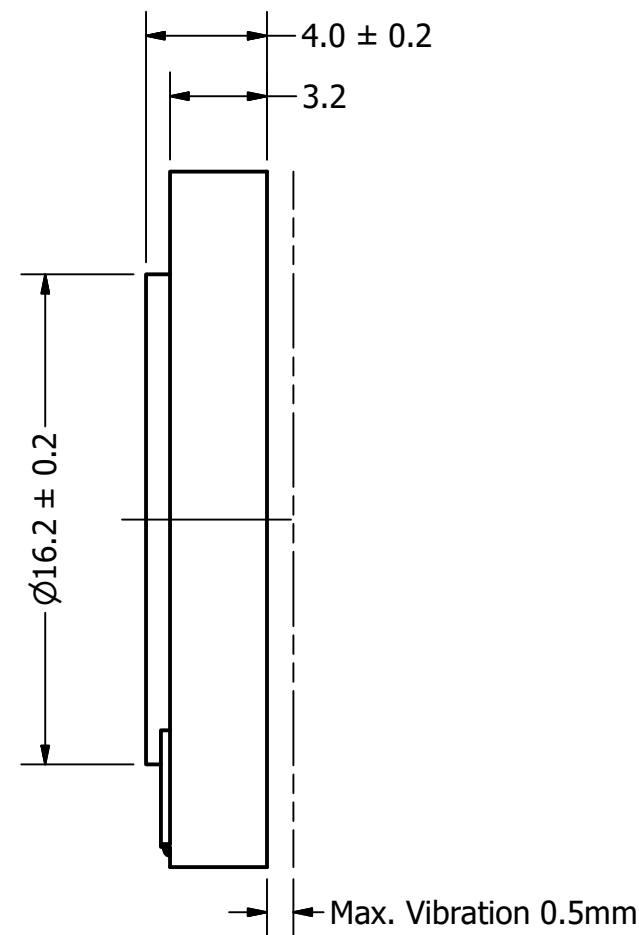

Part Number:	SW230704-1	
DRAWN	CJ	3/10/2017
CHECKED		10/9/2017
P.D.		10/9/2017
Description:	Waterproof Dynamic Speaker	
APPROVED	C.E.	10/9/2017
This document contains data proprietary to DB Unlimited. Any use or reproduction, in any form, without prior written permission of DB Unlimited is prohibited. All terms and conditions can be found at www.dbunlimitedco.com		

Top View

Side View

Bottom View

Items	Specifications	Conditions
Sound Pressure Level	90	dB (@ 10cm), Avg.
Resonant Frequency	700	Hz
Frequency Range	700 ~ 10,000	Hz
Nominal Power	1	W
Max. Power	1.5	W
Impedance	4	Ω
Cone Material	Mylar	
Mount Type	Flush Mount	
IP Rating	IP67	
Storage Temperature	-20 ~ +70	°C
Operating Temperature	-20 ~ +70	°C
Weight	3.13	g

REVISION HISTORY			
REV	DESCRIPTION	DATE	APPROVED
	Released from Engineering	10/9/2017	C.E.

NOTES			
1) All dimensions are in mm unless otherwise noted			
2) All tolerances are ± 0.3 mm unless otherwise noted			
3) All parts meet RoHS			
4) Subject to change or redrawn without notice			