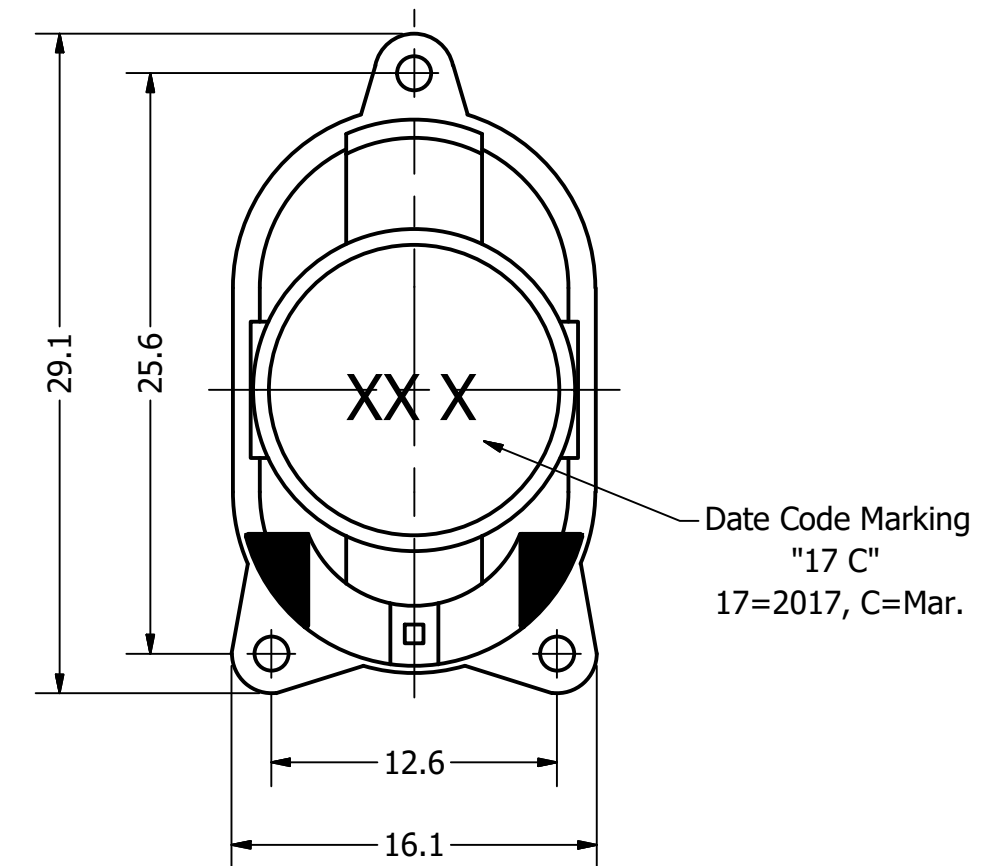

Part Number:	SW250508-1	
DESCRIPTION:	Waterproof Dynamic Speaker	
DRAWN	CJ	4/14/2017
CHECKED	P.D.	10/2/2017
APPROVED	C.E.	10/2/2017
This document contains data proprietary to DB Unlimited. Any use or reproduction, in any form, without prior written permission of DB Unlimited is prohibited. All terms and conditions can be found at <a href="http://www.dbunlimitedco.com">www.dbunlimitedco.com</a>		

Top View

Side View

Bottom View

Items	Specifications	Conditions
Sound Pressure Level	87	dB (@ 10cm), Avg.
Resonant Frequency	550	Hz
Frequency Range	550 ~ 10,000	Hz
Nominal Power	1	W
Max. Power	1.5	W
Impedance	8	Ω
Cone Material	Mylar	
Mount Type	Flange Mount	
IP Rating	IP67	
Storage Temperature	-20 ~ +55	°C
Operating Temperature	-20 ~ +55	°C
Weight	3.22	g

REVISION HISTORY			
REV	DESCRIPTION	DATE	APPROVED
	Released from Engineering	10/2/2017	C.E.

NOTES	
1)	All dimensions are in mm unless otherwise noted
2)	All tolerances are ± 0.2 mm unless otherwise noted
3)	All parts meet RoHS
4)	Subject to change or redrawn without notice