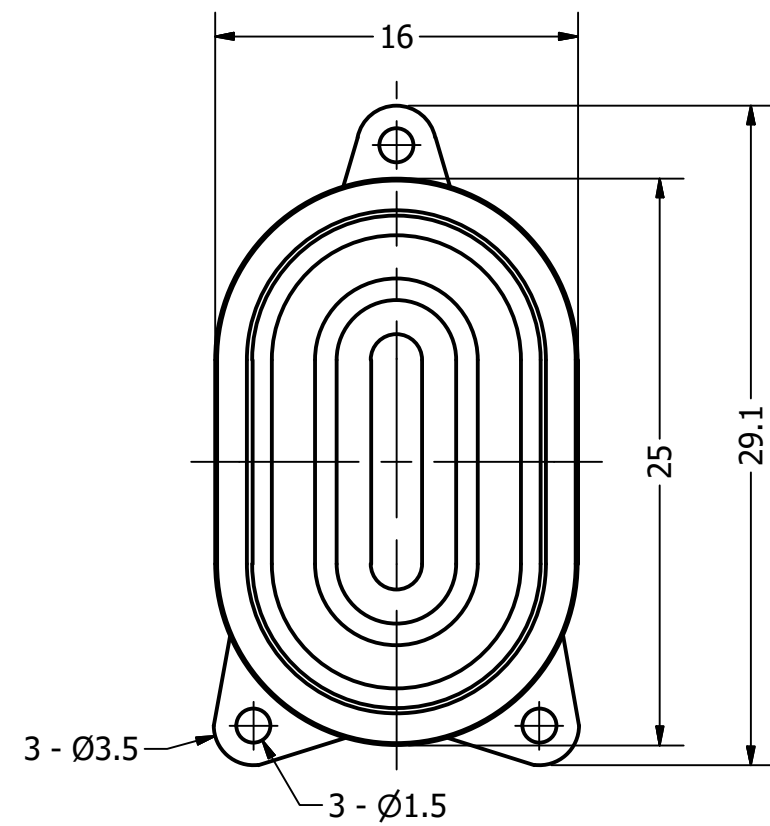

Part Number:	SW250508-1	
DESCRIPTION:	Waterproof Dynamic Speaker	
DRAWN	CJ	4/14/2017
CHECKED	P.D.	10/2/2017
APPROVED	C.E.	10/2/2017
This document contains data proprietary to DB Unlimited. Any use or reproduction, in any form, without prior written permission of DB Unlimited is prohibited. All terms and conditions can be found at <a href="http://www.dbunlimitedco.com">www.dbunlimitedco.com</a>		

Top View

Side View

Bottom View

Items	Specifications	Conditions
Sound Pressure Level	87	dB (@ 10cm), Avg.
Resonant Frequency	550	Hz
Frequency Range	550 ~ 10,000	Hz
Nominal Power	1	W
Max. Power	1.5	W
Impedance	8	Ω
Cone Material	Mylar	
Mount Type	Flange Mount	
IP Rating	IP67	
Storage Temperature	-20 ~ +55	°C
Operating Temperature	-20 ~ +55	°C
Weight	3.22	g

REVISION HISTORY			
REV	DESCRIPTION	DATE	APPROVED
	Released from Engineering	10/2/2017	C.E.

NOTES	
1)	All dimensions are in mm unless otherwise noted
2)	All tolerances are ± 0.2 mm unless otherwise noted
3)	All parts meet RoHS
4)	Subject to change or redrawn without notice