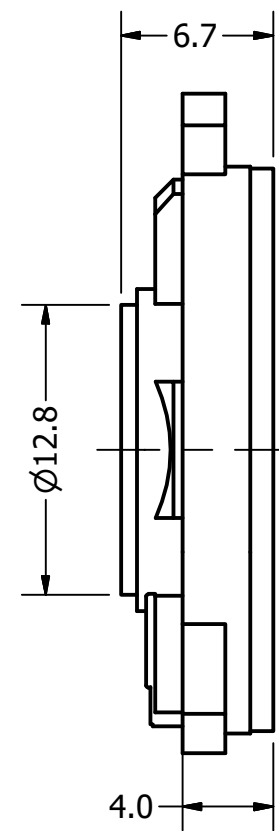

Part Number:	SW250508-1	
DESCRIPTION:	Waterproof Dynamic Speaker	
DRAWN	CJ	4/14/2017
CHECKED	P.D.	10/2/2017
APPROVED	C.E.	10/2/2017
This document contains data proprietary to DB Unlimited. Any use or reproduction, in any form, without prior written permission of DB Unlimited is prohibited. All terms and conditions can be found at <a href="http://www.dbunlimitedco.com">www.dbunlimitedco.com</a>		

Top View

Side View

Bottom View

Items	Specifications	Conditions
Sound Pressure Level	87	dB (@ 10cm), Avg.
Resonant Frequency	550	Hz
Frequency Range	550 ~ 10,000	Hz
Nominal Power	1	W
Max. Power	1.5	W
Impedance	8	Ω
Cone Material	Mylar	
Mount Type	Flange Mount	
IP Rating	IP67	
Storage Temperature	-20 ~ +55	°C
Operating Temperature	-20 ~ +55	°C
Weight	3.22	g

REVISION HISTORY			
REV	DESCRIPTION	DATE	APPROVED
	Released from Engineering	10/2/2017	C.E.

NOTES	
1)	All dimensions are in mm unless otherwise noted
2)	All tolerances are ± 0.2 mm unless otherwise noted
3)	All parts meet RoHS
4)	Subject to change or redrawn without notice