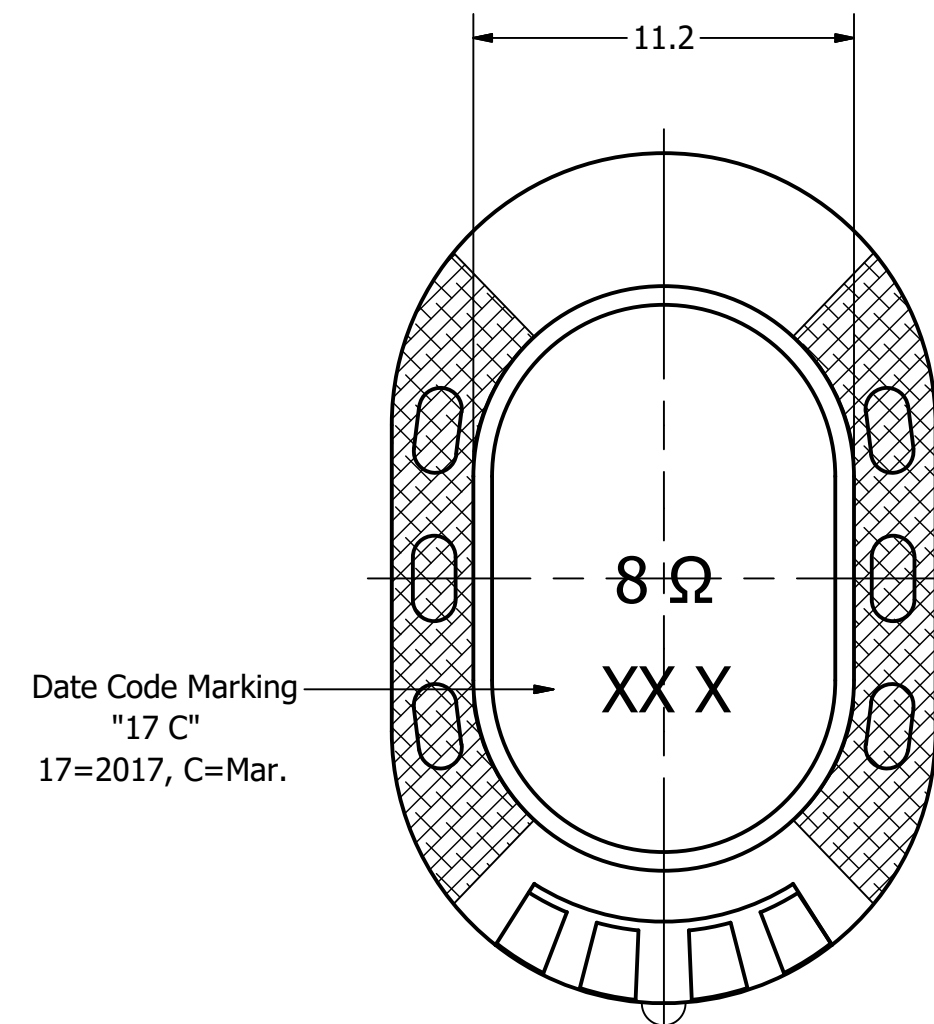

Part Number:	SW250808-1	
DRAWN	CJ	3/13/2017
CHECKED		10/2/2017
P.D.		10/2/2017
Description:	Waterproof Dynamic Speaker	
APPROVED	C.E.	10/2/2017
This document contains data proprietary to DB Unlimited. Any use or reproduction, in any form, without prior written permission of DB Unlimited is prohibited. All terms and conditions can be found at www.dbunlimitedco.com		

Top View

Side View

Bottom View

Items	Specifications	Conditions
Sound Pressure Level	92	dB (@ 10cm), Avg.
Resonant Frequency	850	Hz
Frequency Range	850 ~ 10,000	Hz
Nominal Power	0.5	W
Max. Power	1	W
Impedance	8	Ω
Cone Material	Mylar	
Mount Type	Flush Mount	
IP Rating	IP67	
Storage Temperature	-20 ~ +55	°C
Operating Temperature	-20 ~ +55	°C
Weight	3.02	g

REVISION HISTORY

REV	DESCRIPTION	DATE	APPROVED
	Released from Engineering	10/2/2017	C.E.

NOTES

- 1) All dimensions are in mm unless otherwise noted
- 2) All tolerances are ± 0.2 mm unless otherwise noted
- 3) All parts meet RoHS
- 4) Subject to change or redrawn without notice