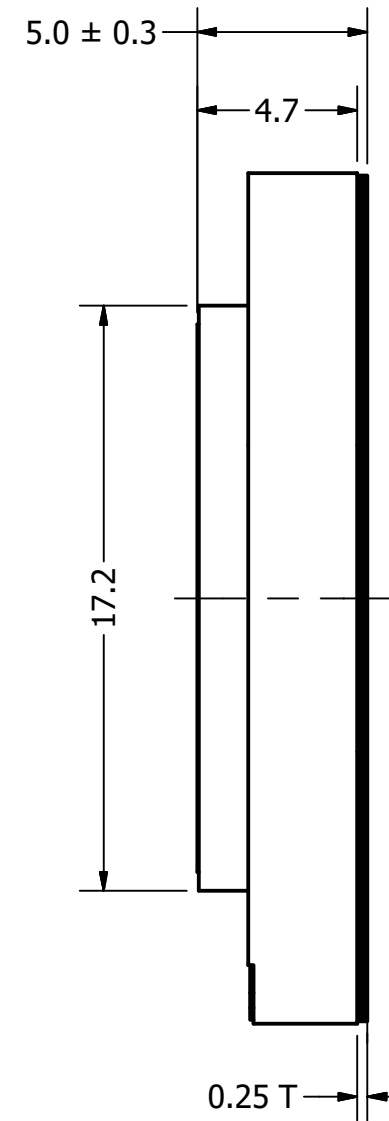

Part Number:	SW250808-1	
DRAWN	CJ	3/13/2017
CHECKED		10/2/2017
P.D.		10/2/2017
Description:	Waterproof Dynamic Speaker	
APPROVED	C.E.	10/2/2017
This document contains data proprietary to DB Unlimited. Any use or reproduction, in any form, without prior written permission of DB Unlimited is prohibited. All terms and conditions can be found at www.dbunlimitedco.com		

Top View

Side View

Bottom View

Items	Specifications	Conditions
Sound Pressure Level	92	dB (@ 10cm), Avg.
Resonant Frequency	850	Hz
Frequency Range	850 ~ 10,000	Hz
Nominal Power	0.5	W
Max. Power	1	W
Impedance	8	Ω
Cone Material	Mylar	
Mount Type	Flush Mount	
IP Rating	IP67	
Storage Temperature	-20 ~ +55	°C
Operating Temperature	-20 ~ +55	°C
Weight	3.02	g

REVISION HISTORY

REV	DESCRIPTION	DATE	APPROVED
	Released from Engineering	10/2/2017	C.E.

NOTES

- 1) All dimensions are in mm unless otherwise noted
- 2) All tolerances are ± 0.2 mm unless otherwise noted
- 3) All parts meet RoHS
- 4) Subject to change or redrawn without notice