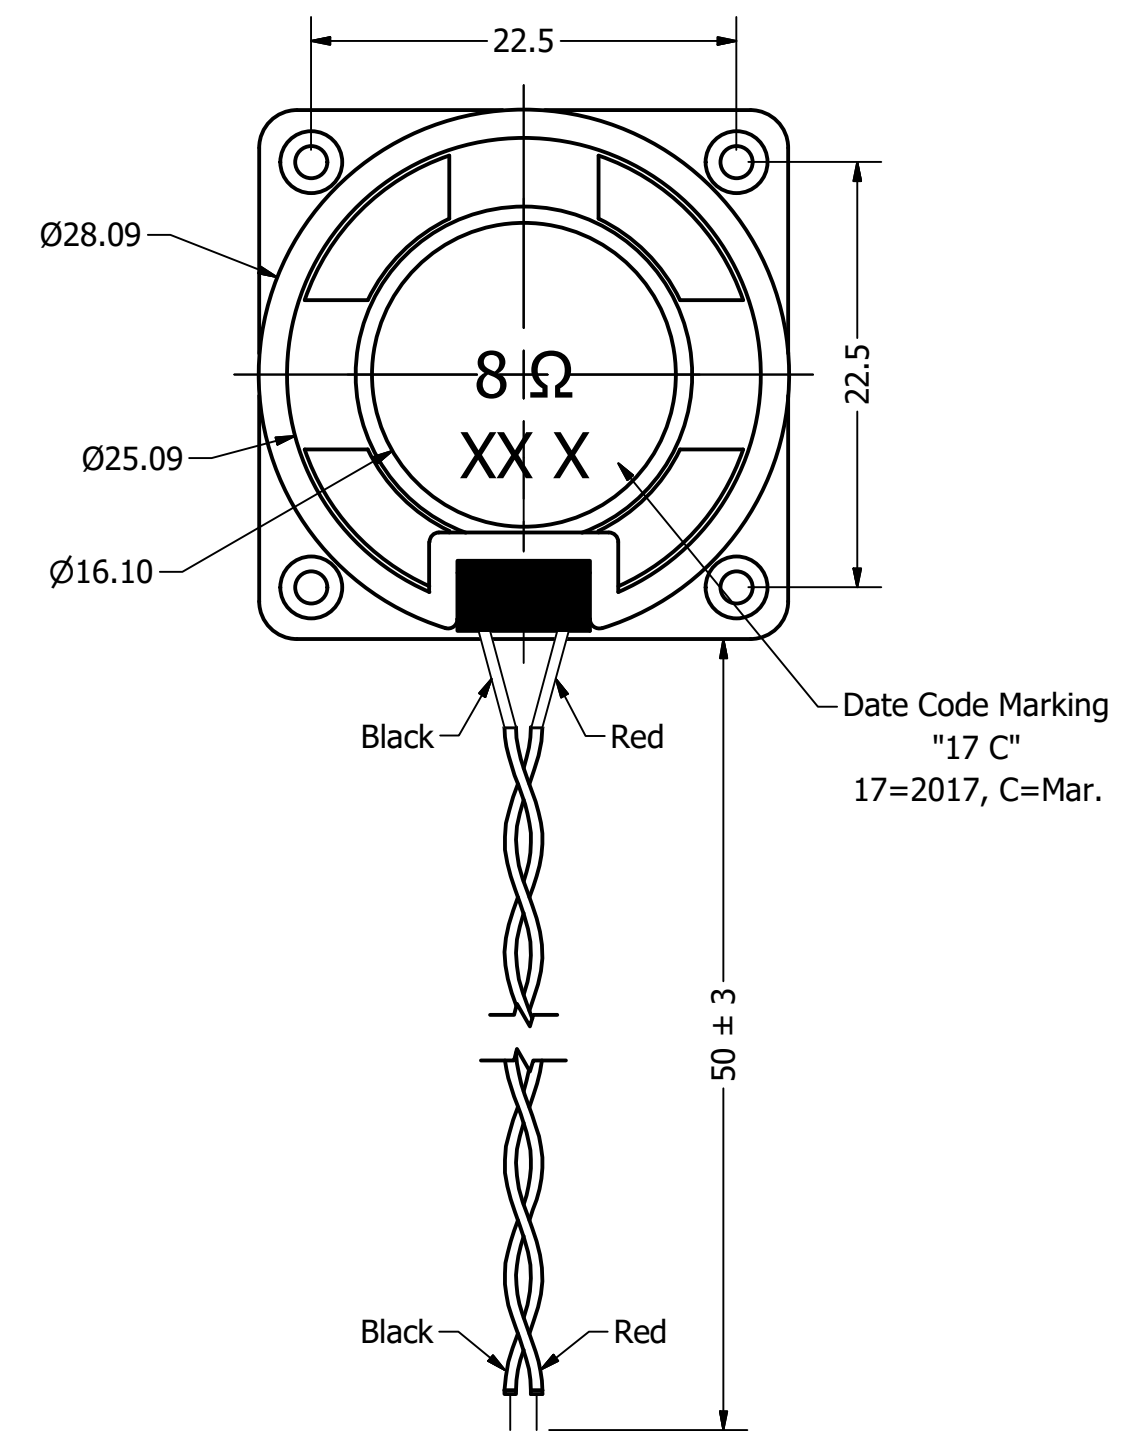

| | | |
|--|----------------------------|-----------|
| Part Number: | SW280408-1 | |
| DRAWN | CJ | 3/10/2017 |
| CHECKED | P.D. | 10/5/2017 |
| Description: | Waterproof Dynamic Speaker | |
| APPROVED | C.E. | 10/5/2017 |
| This document contains data proprietary to DB Unlimited. Any use or reproduction, in any form, without prior written permission of DB Unlimited is prohibited. All terms and conditions can be found at www.dbunlimitedco.com | | |

Top View

Side View

Bottom View

| Items | Specifications | Conditions |
|-----------------------|----------------|-------------------|
| Sound Pressure Level | 90 | dB (@ 10cm), Avg. |
| Resonant Frequency | 400 | Hz |
| Frequency Range | 400 ~ 10,000 | Hz |
| Nominal Power | 1.5 | W |
| Max. Power | 2 | W |
| Impedance | 8 | Ω |
| Cone Material | Mylar | |
| Mount Type | Frame Mount | |
| IP Rating | IP67 | |
| Storage Temperature | -20 ~ +55 | °C |
| Operating Temperature | -20 ~ +55 | °C |
| Weight | 7.3 | g |

| REVISION HISTORY | | | |
|------------------|---------------------------|-----------|----------|
| REV | DESCRIPTION | DATE | APPROVED |
| | Released from Engineering | 10/5/2017 | C.E. |

| NOTES | | | |
|---|--|--|--|
| 1) All dimensions are in mm unless otherwise noted | | | |
| 2) All tolerances are ± 0.3 mm unless otherwise noted | | | |
| 3) All parts meet RoHS | | | |
| 4) Subject to change or redrawn without notice | | | |