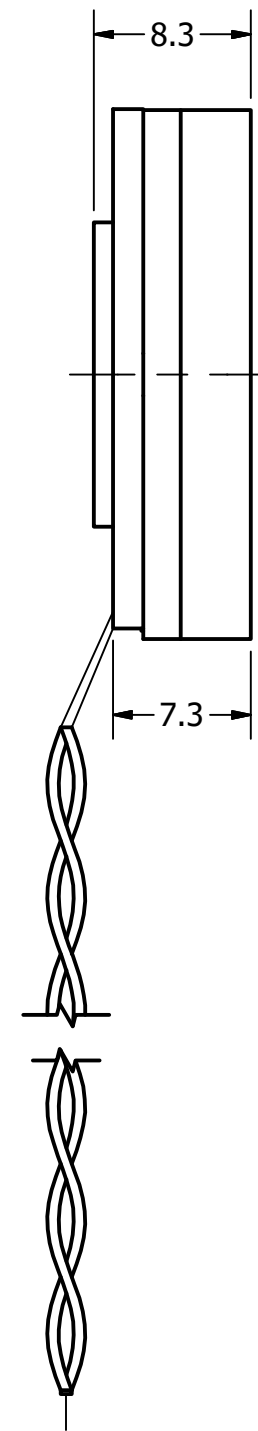

| | | |
|--|----------------------------|-----------|
| Part Number: | SW280408-1 | |
| DRAWN | CJ | 3/10/2017 |
| CHECKED | P.D. | 10/5/2017 |
| Description: | Waterproof Dynamic Speaker | |
| APPROVED | C.E. | 10/5/2017 |
| This document contains data proprietary to DB Unlimited. Any use or reproduction, in any form, without prior written permission of DB Unlimited is prohibited. All terms and conditions can be found at www.dbunlimitedco.com | | |

Top View

Side View

Bottom View

| Items | Specifications | Conditions |
|-----------------------|----------------|-------------------|
| Sound Pressure Level | 90 | dB (@ 10cm), Avg. |
| Resonant Frequency | 400 | Hz |
| Frequency Range | 400 ~ 10,000 | Hz |
| Nominal Power | 1.5 | W |
| Max. Power | 2 | W |
| Impedance | 8 | Ω |
| Cone Material | Mylar | |
| Mount Type | Frame Mount | |
| IP Rating | IP67 | |
| Storage Temperature | -20 ~ +55 | °C |
| Operating Temperature | -20 ~ +55 | °C |
| Weight | 7.3 | g |

| REVISION HISTORY | | | |
|------------------|---------------------------|-----------|----------|
| REV | DESCRIPTION | DATE | APPROVED |
| | Released from Engineering | 10/5/2017 | C.E. |

| NOTES | | | |
|---|--|--|--|
| 1) All dimensions are in mm unless otherwise noted | | | |
| 2) All tolerances are ± 0.3 mm unless otherwise noted | | | |
| 3) All parts meet RoHS | | | |
| 4) Subject to change or redrawn without notice | | | |