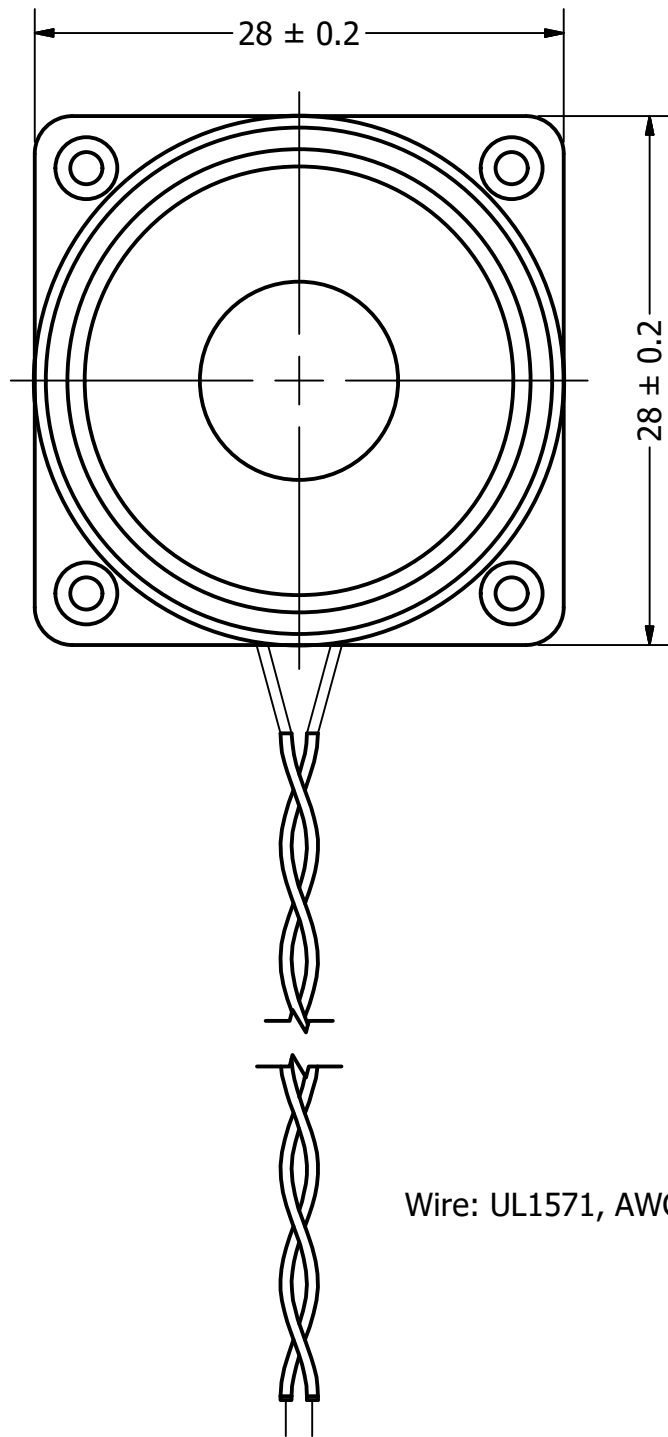

| | | |
|--|----------------------------|-----------|
| Part Number: | SW280408-1 | |
| DRAWN | CJ | 3/10/2017 |
| CHECKED | P.D. | 10/5/2017 |
| Description: | Waterproof Dynamic Speaker | |
| APPROVED | C.E. | 10/5/2017 |
| This document contains data proprietary to DB Unlimited. Any use or reproduction, in any form, without prior written permission of DB Unlimited is prohibited. All terms and conditions can be found at www.dbunlimitedco.com | | |

Top View

Side View

Bottom View

| Items | Specifications | Conditions |
|-----------------------|----------------|-------------------|
| Sound Pressure Level | 90 | dB (@ 10cm), Avg. |
| Resonant Frequency | 400 | Hz |
| Frequency Range | 400 ~ 10,000 | Hz |
| Nominal Power | 1.5 | W |
| Max. Power | 2 | W |
| Impedance | 8 | Ω |
| Cone Material | Mylar | |
| Mount Type | Frame Mount | |
| IP Rating | IP67 | |
| Storage Temperature | -20 ~ +55 | °C |
| Operating Temperature | -20 ~ +55 | °C |
| Weight | 7.3 | g |